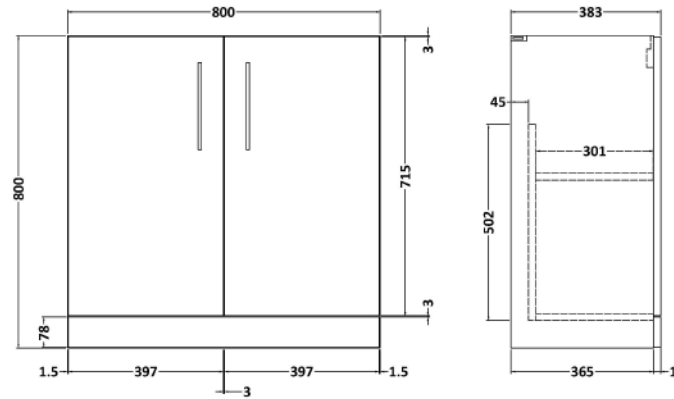

Sales Code: ARN3005A

Description: 800 Fs 2-Door Vanity & Basin 1

Packaging Details

Barcode: 5056678448625

Sales Code: NVF3005

Description: 800 Fs 2-Door Unit (365 Deep)

Product Dimensions

Height (mm):	800
Width (mm):	800
Depth (mm):	383
Nett Weight (kg):	25.5

Packaging Dimensions

Height (mm):	835
Width (mm):	820
Depth (mm):	375
Gross Weight (kg):	26

Packaging Data

Box Colour:	Brown Cardboard Box
Box Qty:	1
Label Size:	100 x 50
Label Colour:	White Label
Label Qty:	2

Outer Box Dimensions (If Applicable)

Height (mm):	
Width (mm):	
Depth (mm):	
Gross Weight (kg):	
Barcode:	5056678436639

Product Details

Country of Origin:	United Kingdom
Fitting Instruction:	No
CE & UKCA:	N/A
FSC Certified Materials:	Yes
Colour:	Bleached Cuneo Oak
Construction Method:	Cam & Wood Dowel
Construction Type:	Rigid
Cabinet Finish:	MFC Textured Woodgrain
Fascia Finish:	MFC Textured Woodgrain
Cabinet Thickness (mm):	18
Fascia Thickness (mm):	18
Drawer Included:	No
Drawer Type:	Not Applicable
No of Shelves:	1
Hinge Type:	95 Degree Clip-On Soft Close
Hinge Included:	Yes
Adjustable Legs:	No
Fixings Included:	Yes
Handle Style:	Contemporary
Waste Shroud:	No
Handle Included:	Yes
Handle Type:	D-Shape

Sales Code: NVM015

Description: 800 Mid Edged Basin 1 Th

Product Dimensions

Height (mm):	180
Width (mm):	810
Depth (mm):	390
Nett Weight (kg):	15

Packaging Dimensions

Height (mm):	210
Width (mm):	410
Depth (mm):	830
Gross Weight (kg):	15