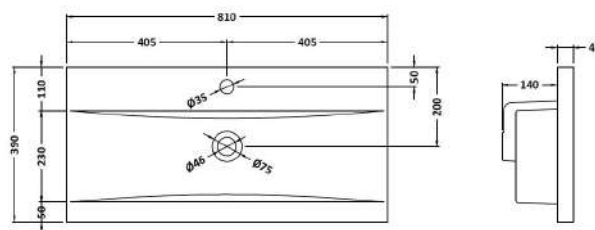

Packaging Dimensions

Height (mm):	835
Width (mm):	820
Depth (mm):	375
Gross Weight (kg):	26

Packaging Data

Box Colour:	Brown Cardboard Box
Box Qty:	1
Label Size:	100 x 50
Label Colour:	White Label
Label Qty:	2

Outer Box Dimensions (If Applicable)

Height (mm):	
Width (mm):	
Depth (mm):	
Gross Weight (kg):	
Barcode:	5056678436639

Product Details

Country of Origin:	United Kingdom
Fitting Instruction:	No
CE & UKCA:	N/A
FSC Certified Materials:	Yes
Colour:	Bleached Cuneo Oak
Construction Method:	Cam & Wood Dowel
Construction Type:	Rigid
Cabinet Finish:	MFC Textured Woodgrain
Fascia Finish:	MFC Textured Woodgrain
Cabinet Thickness (mm):	18
Fascia Thickness (mm):	18
Drawer Included:	No
Drawer Type:	Not Applicable
No of Shelves:	1
Hinge Type:	95 Degree Clip-On Soft Close
Hinge Included:	Yes
Adjustable Legs:	No
Fixings Included:	Yes
Handle Style:	Contemporary
Waste Shroud:	No
Handle Included:	Yes
Handle Type:	D-Shape

Sales Code: NVM015

Description: 800 Mid Edged Basin 1 Th

Product Dimensions

Height (mm):	180
Width (mm):	810
Depth (mm):	390
Nett Weight (kg):	15

Packaging Dimensions

Height (mm):	210
Width (mm):	410
Depth (mm):	830
Gross Weight (kg):	15

Packaging Data

Box Colour:	Brown Cardboard Box
Box Qty:	1
Label Size:	100 x 50
Label Colour:	White Label
Label Qty:	2

Outer Box Dimensions (If Applicable)

Height (mm):	
Width (mm):	
Depth (mm):	
Gross Weight (kg):	
Barcode:	5055369043422