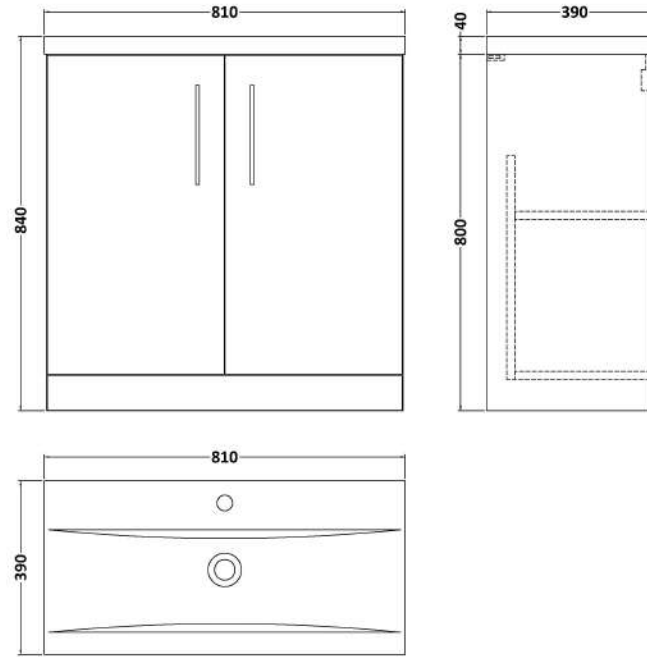

Sales Code: ARN3005A

Description: 800 Fs 2-Door Vanity & Basin 1

Packaging Details

Barcode: 5056678448625

Sales Code: NVF3005

Description: 800 Fs 2-Door Unit (365 Deep)

Product Dimensions

Height (mm):	800
Width (mm):	800
Depth (mm):	383
Nett Weight (kg):	25.5

Packaging Dimensions

Height (mm):	835
Width (mm):	820
Depth (mm):	375
Gross Weight (kg):	26

Packaging Data

Box Colour:	Brown Cardboard Box
Box Qty:	1
Label Size:	100 x 50
Label Colour:	White Label
Label Qty:	2

Outer Box Dimensions (If Applicable)

Height (mm):	
Width (mm):	
Depth (mm):	
Gross Weight (kg):	
Barcode:	5056678436639

Product Details

Country of Origin:	United Kingdom
Fitting Instruction:	No
CE & UKCA:	N/A
FSC Certified Materials:	Yes
Colour:	Bleached Cuneo Oak
Construction Method:	Cam & Wood Dowel
Construction Type:	Rigid
Cabinet Finish:	MFC Textured Woodgrain
Fascia Finish:	MFC Textured Woodgrain
Cabinet Thickness (mm):	18
Fascia Thickness (mm):	18
Drawer Included:	No
Drawer Type:	Not Applicable
No of Shelves:	1
Hinge Type:	95 Degree Clip-On Soft Close
Hinge Included:	Yes
Adjustable Legs:	No
Fixings Included:	Yes
Handle Style:	Contemporary
Waste Shroud:	No
Handle Included:	Yes
Handle Type:	D-Shape

Sales Code: NVM015

Description: 800 Mid Edged Basin 1 Th

Product Dimensions

Height (mm):	180
Width (mm):	810
Depth (mm):	390
Nett Weight (kg):	15

Packaging Dimensions

Height (mm):	210
Width (mm):	410
Depth (mm):	830
Gross Weight (kg):	15