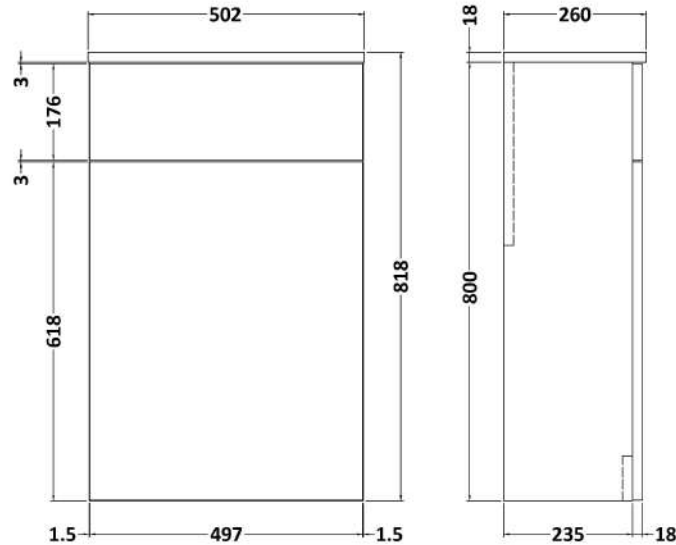

Packaging Dimensions

Height (mm):	835
Width (mm):	620
Depth (mm):	375
Gross Weight (kg):	20

Packaging Data

Box Colour:	Brown Cardboard Box
Box Qty:	1
Label Size:	100 x 50
Label Colour:	White Label
Label Qty:	2

Sales Code: NVF3041

Description: 500 Wc Unit (235 Deep)

Product Dimensions

Height (mm):	818
Width (mm):	502
Depth (mm):	260
Nett Weight (kg):	13.6

Packaging Dimensions

Height (mm):	845
Width (mm):	525
Depth (mm):	225
Gross Weight (kg):	13.6

Packaging Data

Box Colour:	Brown Cardboard Box
Box Qty:	1
Label Size:	100 x 50
Label Colour:	White Label
Label Qty:	2

Outer Box Dimensions (If Applicable)

Height (mm):	
Width (mm):	
Depth (mm):	
Gross Weight (kg):	
Barcode:	5056678436721

Sales Code: PMB411R

Description: 1100X390 L Shaped Polymarble Basin Rh

Product Dimensions

Height (mm):	135
Width (mm):	1105
Depth (mm):	390
Nett Weight (kg):	16

Packaging Dimensions

Height (mm):	190
Width (mm):	420
Depth (mm):	1160
Gross Weight (kg):	16.5