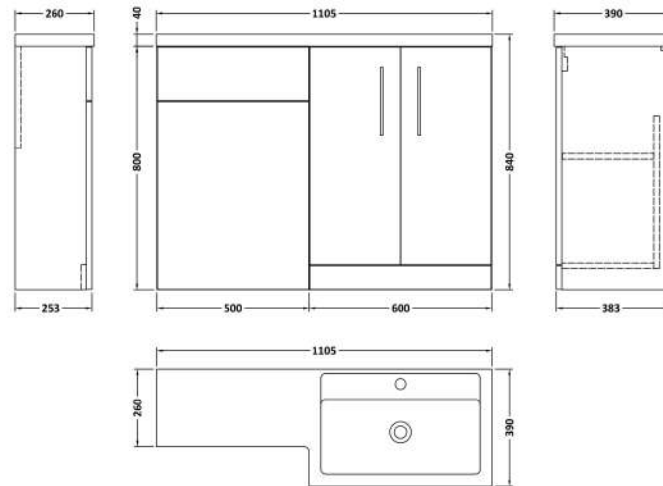

Sales Code: ARN3011R

Description: 1100X390 Combination Unit Rh

Packaging Details

Barcode: 5056678450468

Sales Code: NVF3003

Description: 600 Fs 2-Door Unit (365 Deep)

Product Dimensions

Height (mm):	800
Width (mm):	600
Depth (mm):	383
Nett Weight (kg):	19.5

Packaging Dimensions

Height (mm):	835
Width (mm):	620
Depth (mm):	375
Gross Weight (kg):	20

Packaging Data

Box Colour:	Brown Cardboard Box
Box Qty:	1
Label Size:	100 x 50
Label Colour:	White Label
Label Qty:	2

Sales Code: NVF3041

Description: 500 Wc Unit (235 Deep)

Product Dimensions

Height (mm):	818
Width (mm):	502
Depth (mm):	260
Nett Weight (kg):	13.6

Packaging Dimensions

Height (mm):	845
Width (mm):	525
Depth (mm):	225
Gross Weight (kg):	13.6

Sales Code: PMB411R

Description: 1100X390 L Shaped Polymarble Basin Rh

Product Dimensions

Height (mm):	135
Width (mm):	1105
Depth (mm):	390
Nett Weight (kg):	16

Packaging Dimensions

Height (mm):	190
Width (mm):	420
Depth (mm):	1160
Gross Weight (kg):	16.5