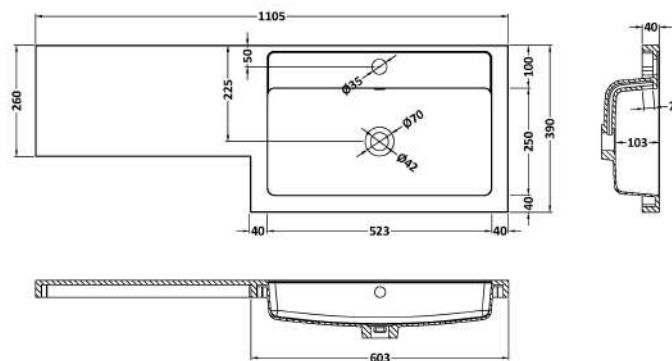

Packaging Dimensions

Height (mm):	835
Width (mm):	620
Depth (mm):	375
Gross Weight (kg):	20

Packaging Data

Box Colour:	Brown Cardboard Box
Box Qty:	1
Label Size:	100 x 50
Label Colour:	White Label
Label Qty:	2

Sales Code: NVF3041

Description: 500 Wc Unit (235 Deep)

Product Dimensions

Height (mm):	818
Width (mm):	502
Depth (mm):	260
Nett Weight (kg):	13.6

Packaging Dimensions

Height (mm):	845
Width (mm):	525
Depth (mm):	225
Gross Weight (kg):	13.6

Packaging Data

Box Colour:	Brown Cardboard Box
Box Qty:	1
Label Size:	100 x 50
Label Colour:	White Label
Label Qty:	2

Outer Box Dimensions (If Applicable)

Height (mm):	
Width (mm):	
Depth (mm):	
Gross Weight (kg):	
Barcode:	5056678436721

Sales Code: PMB411R

Description: 1100X390 L Shaped Polymarble Basin Rh

Product Dimensions

Height (mm):	135
Width (mm):	1105
Depth (mm):	390
Nett Weight (kg):	16

Packaging Dimensions

Height (mm):	190
Width (mm):	420
Depth (mm):	1160
Gross Weight (kg):	16.5