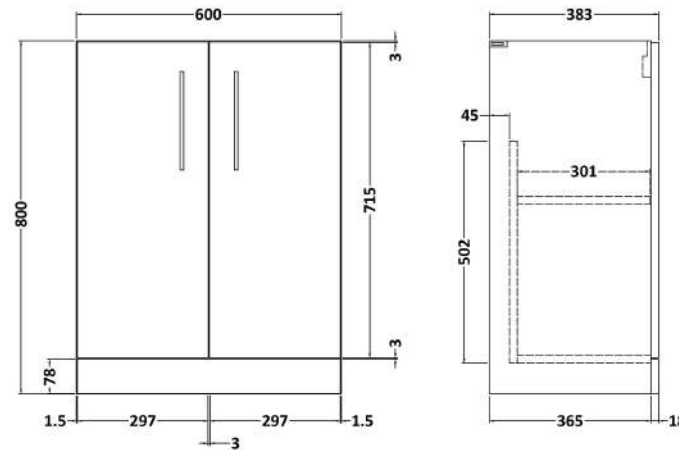

Sales Code: ARN3011R

Description: 1100X390 Combination Unit Rh

Packaging Details

Barcode: 5056678450468

Sales Code: NVF3003

Description: 600 Fs 2-Door Unit (365 Deep)

Product Dimensions

Height (mm):	800
Width (mm):	600
Depth (mm):	383
Nett Weight (kg):	19.5

Packaging Dimensions

Height (mm):	835
Width (mm):	620
Depth (mm):	375
Gross Weight (kg):	20

Packaging Data

Box Colour:	Brown Cardboard Box
Box Qty:	1
Label Size:	100 x 50
Label Colour:	White Label
Label Qty:	2

Sales Code: NVF3041

Description: 500 Wc Unit (235 Deep)

Product Dimensions

Height (mm):	818
Width (mm):	502
Depth (mm):	260
Nett Weight (kg):	13.6

Packaging Dimensions

Height (mm):	845
Width (mm):	525
Depth (mm):	225
Gross Weight (kg):	13.6

Sales Code: PMB411R

Description: 1100X390 L Shaped Polymarble Basin Rh

Product Dimensions

Height (mm):	135
Width (mm):	1105
Depth (mm):	390
Nett Weight (kg):	16

Packaging Dimensions

Height (mm):	190
Width (mm):	420
Depth (mm):	1160
Gross Weight (kg):	16.5