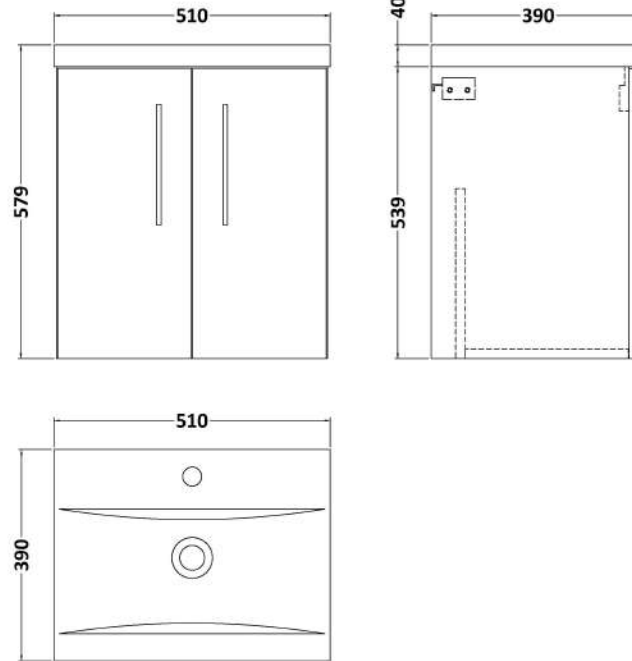

Sales Code: ARN3021A

Description: 500 Wh 2-Door Vanity & Basin 1

Packaging Details

Barcode: 5056678449080

Sales Code: NVF3021

Description: 500 Wh 2-Door Unit (365 Deep)

Product Dimensions

Height (mm):	540
Width (mm):	500
Depth (mm):	383
Nett Weight (kg):	12.6

Packaging Dimensions

Height (mm):	560
Width (mm):	520
Depth (mm):	405
Gross Weight (kg):	13.1

Packaging Data

Box Colour:	Brown Cardboard Box
Box Qty:	1
Label Size:	100 x 50
Label Colour:	White Label
Label Qty:	2

Outer Box Dimensions (If Applicable)

Height (mm):	
Width (mm):	
Depth (mm):	
Gross Weight (kg):	
Barcode:	5056678436646

Product Details

Country of Origin:	United Kingdom
Fitting Instruction:	No
CE & UKCA:	N/A
FSC Certified Materials:	Yes
Colour:	Bleached Cuneo Oak
Construction Method:	Cam & Wood Dowel
Construction Type:	Rigid
Cabinet Finish:	MFC Textured Woodgrain
Fascia Finish:	MFC Textured Woodgrain
Cabinet Thickness (mm):	18
Fascia Thickness (mm):	18
Drawer Included:	No
Drawer Type:	Not Applicable
No of Shelves:	0
Hinge Type:	95 Degree Clip-On Soft Close
Hinge Included:	Yes
Adjustable Legs:	No
Fixings Included:	Yes
Handle Style:	Contemporary
Waste Shroud:	No
Handle Included:	Yes
Handle Type:	D-Shape

Sales Code: NVM012

Description: 500 Mid-Edged Basin 1 Th

Product Dimensions

Height (mm):	180
Width (mm):	510
Depth (mm):	390
Nett Weight (kg):	10.54

Packaging Dimensions

Height (mm):	210
Width (mm):	410
Depth (mm):	530
Gross Weight (kg):	10.54