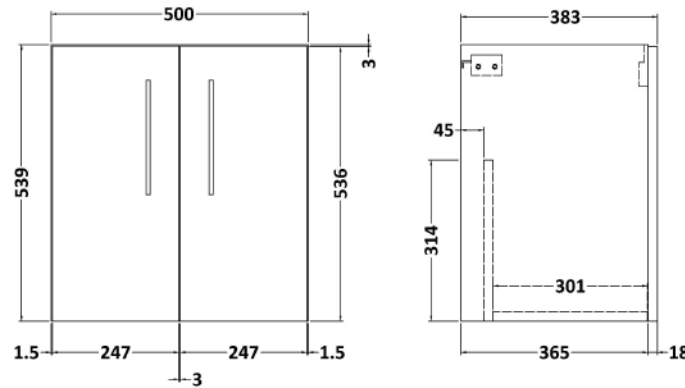

Sales Code: ARN3021A

Description: 500 Wh 2-Door Vanity & Basin 1

Packaging Details

Barcode: 5056678449080

Sales Code: NVF3021

Description: 500 Wh 2-Door Unit (365 Deep)

Product Dimensions

Height (mm):	540
Width (mm):	500
Depth (mm):	383
Nett Weight (kg):	12.6

Packaging Dimensions

Height (mm):	560
Width (mm):	520
Depth (mm):	405
Gross Weight (kg):	13.1

Packaging Data

Box Colour:	Brown Cardboard Box
Box Qty:	1
Label Size:	100 x 50
Label Colour:	White Label
Label Qty:	2

Outer Box Dimensions (If Applicable)

Height (mm):	
Width (mm):	
Depth (mm):	
Gross Weight (kg):	
Barcode:	5056678436646

Product Details

Country of Origin:	United Kingdom
Fitting Instruction:	No
CE & UKCA:	N/A
FSC Certified Materials:	Yes
Colour:	Bleached Cuneo Oak
Construction Method:	Cam & Wood Dowel
Construction Type:	Rigid
Cabinet Finish:	MFC Textured Woodgrain
Fascia Finish:	MFC Textured Woodgrain
Cabinet Thickness (mm):	18
Fascia Thickness (mm):	18
Drawer Included:	No
Drawer Type:	Not Applicable
No of Shelves:	0
Hinge Type:	95 Degree Clip-On Soft Close
Hinge Included:	Yes
Adjustable Legs:	No
Fixings Included:	Yes
Handle Style:	Contemporary
Waste Shroud:	No
Handle Included:	Yes
Handle Type:	D-Shape

Sales Code: NVM012

Description: 500 Mid-Edged Basin 1 Th

Product Dimensions

Height (mm):	180
Width (mm):	510
Depth (mm):	390
Nett Weight (kg):	10.54

Packaging Dimensions

Height (mm):	210
Width (mm):	410
Depth (mm):	530
Gross Weight (kg):	10.54