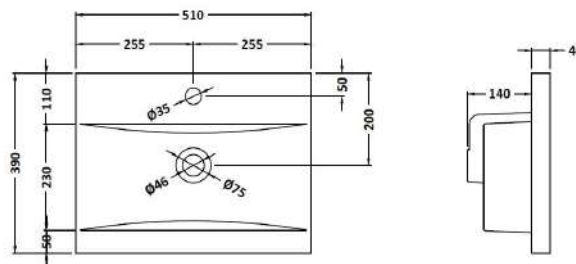

Packaging Dimensions

Height (mm):	560
Width (mm):	520
Depth (mm):	405
Gross Weight (kg):	13.1

Packaging Data

Box Colour:	Brown Cardboard Box
Box Qty:	1
Label Size:	100 x 50
Label Colour:	White Label
Label Qty:	2

Outer Box Dimensions (If Applicable)

Height (mm):	
Width (mm):	
Depth (mm):	
Gross Weight (kg):	
Barcode:	5056678436646

Product Details

Country of Origin:	United Kingdom
Fitting Instruction:	No
CE & UKCA:	N/A
FSC Certified Materials:	Yes
Colour:	Bleached Cuneo Oak
Construction Method:	Cam & Wood Dowel
Construction Type:	Rigid
Cabinet Finish:	MFC Textured Woodgrain
Fascia Finish:	MFC Textured Woodgrain
Cabinet Thickness (mm):	18
Fascia Thickness (mm):	18
Drawer Included:	No
Drawer Type:	Not Applicable
No of Shelves:	0
Hinge Type:	95 Degree Clip-On Soft Close
Hinge Included:	Yes
Adjustable Legs:	No
Fixings Included:	Yes
Handle Style:	Contemporary
Waste Shroud:	No
Handle Included:	Yes
Handle Type:	D-Shape

Sales Code: NVM012

Description: 500 Mid-Edged Basin 1 Th

Product Dimensions

Height (mm):	180
Width (mm):	510
Depth (mm):	390
Nett Weight (kg):	10.54

Packaging Dimensions

Height (mm):	210
Width (mm):	410
Depth (mm):	530
Gross Weight (kg):	10.54

Packaging Data

Box Colour:	Brown Cardboard Box - Printed
Box Qty:	1
Label Size:	100 x 50
Label Colour:	White Label
Label Qty:	2

Outer Box Dimensions (If Applicable)

Height (mm):	
Width (mm):	
Depth (mm):	
Gross Weight (kg):	
Barcode:	5055369043446