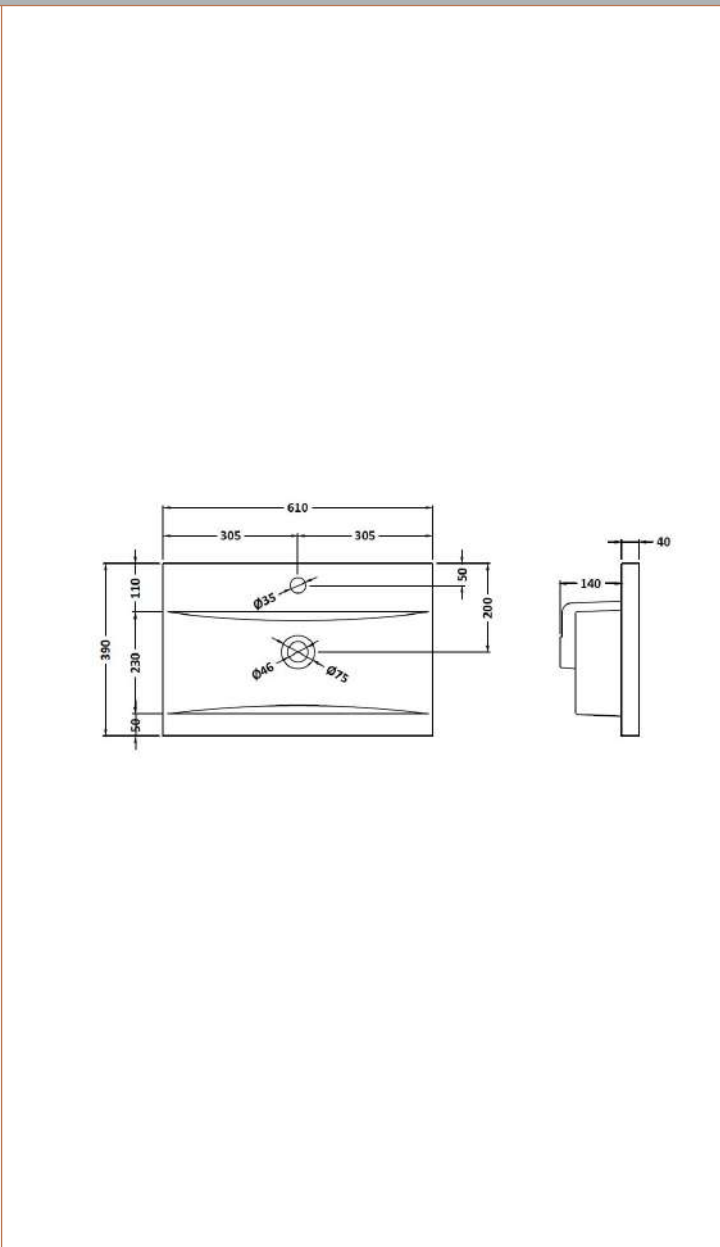

**Packaging Dimensions**

Height (mm):	391
Width (mm):	632
Depth (mm):	391
Gross Weight (kg):	13.5

**Packaging Data**

Box Colour:	Brown Cardboard Box
Box Qty:	1
Label Size:	100 x 50
Label Colour:	White Label
Label Qty:	2

Sales Code: NVM013

Description: 600 Mid-Edged Basin 1 Th

Product Dimensions	
Height (mm):	180
Width (mm):	610
Depth (mm):	390
Nett Weight (kg):	11
Packaging Dimensions	
Height (mm):	200
Width (mm):	410
Depth (mm):	630
Gross Weight (kg):	11
Packaging Data	
Box Colour:	Brown Cardboard Box - Printed
Box Qty:	1
Label Size:	100 x 50
Label Colour:	White Label
Label Qty:	2
Outer Box Dimensions (If Applicable)	
Height (mm):	
Width (mm):	
Depth (mm):	
Gross Weight (kg):	
Barcode:	5055369043415
Product Details	
Country of Origin:	China
Fitting Instruction:	No
Certification: CE & UKCA: No	WRAS: N/A WRAS No: N/A
Product Material:	Vitreous China
Fixing Supplied:	No
<b>Pans/Bidets:</b>	Trap Style: Not Applicable Includes Seat: Not Applicable
<b>Seats:</b>	Seat Type: Not Applicable Material: Not Applicable Function: Not Applicable Hinge Type: Not Applicable Hinge Material: Not Applicable
<b>Cisterns:</b>	Operating Type: Not Applicable Fittings: Not Applicable Lever Type: Not Applicable
<b>Basins:</b>	Tap Hole: One Taphole Chain Stay Hole: No Template: Not Required Waste Type Req: Slotted Overflow Inc: Yes Overflow Cover: Yes Inner Bowl Depth (mm): 125mm