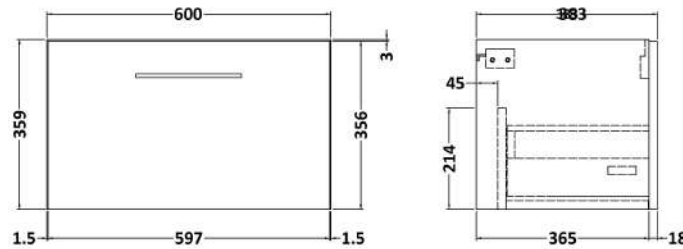

### Packaging Details

Barcode: 5056678449127

**Sales Code:** NVF3022

**Description:** 600 Single Drawer Unit (365 Deep)

**Product Dimensions**

Height (mm):	359
Width (mm):	600
Depth (mm):	383
Nett Weight (kg):	13

**Packaging Dimensions**

Height (mm):	391
Width (mm):	632
Depth (mm):	391
Gross Weight (kg):	13.5

**Packaging Data**

Box Colour:	Brown Cardboard Box
Box Qty:	1
Label Size:	100 x 50
Label Colour:	White Label
Label Qty:	2

Sales Code: NVM013

Description: 600 Mid-Edged Basin 1 Th

Product Dimensions	
Height (mm):	180
Width (mm):	610
Depth (mm):	390
Nett Weight (kg):	11
Packaging Dimensions	
Height (mm):	200
Width (mm):	410
Depth (mm):	630
Gross Weight (kg):	11
Packaging Data	
Box Colour:	Brown Cardboard Box - Printed
Box Qty:	1
Label Size:	100 x 50
Label Colour:	White Label
Label Qty:	2
Outer Box Dimensions (If Applicable)	
Height (mm):	
Width (mm):	
Depth (mm):	
Gross Weight (kg):	
Barcode:	5055369043415
Product Details	
Country of Origin:	China
Fitting Instruction:	No
Certification: CE & UKCA: No	WRAS: N/A WRAS No: N/A
Product Material:	Vitreous China
Fixing Supplied:	No
<b>Pans/Bidets:</b>	Trap Style: Not Applicable Includes Seat: Not Applicable
<b>Seats:</b>	Seat Type: Not Applicable Material: Not Applicable Function: Not Applicable Hinge Type: Not Applicable Hinge Material: Not Applicable
<b>Cisterns:</b>	Operating Type: Not Applicable Fittings: Not Applicable Lever Type: Not Applicable
<b>Basins:</b>	Tap Hole: One Taphole Chain Stay Hole: No Template: Not Required Waste Type Req: Slotted Overflow Inc: Yes Overflow Cover: Yes Inner Bowl Depth (mm): 125mm