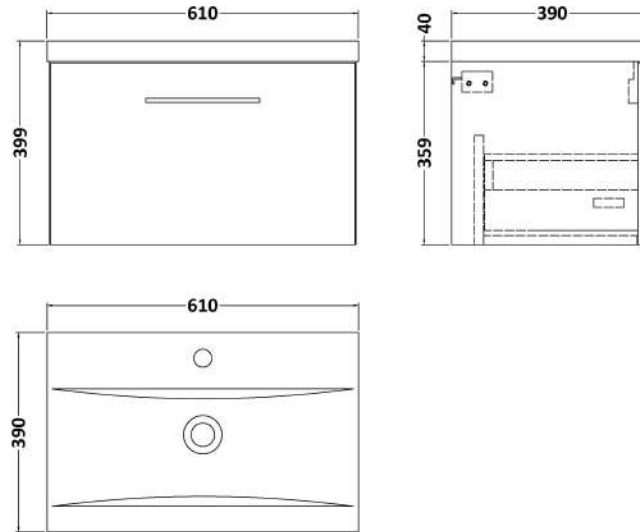

### Packaging Details

Barcode: 5056678449127

**Sales Code:** NVF3022

**Description:** 600 Single Drawer Unit (365 Deep)

**Product Dimensions**

Height (mm):	359
Width (mm):	600
Depth (mm):	383
Nett Weight (kg):	13

**Packaging Dimensions**

Height (mm):	391
Width (mm):	632
Depth (mm):	391
Gross Weight (kg):	13.5

**Packaging Data**

Box Colour:	Brown Cardboard Box
Box Qty:	1
Label Size:	100 x 50
Label Colour:	White Label
Label Qty:	2

Sales Code: NVM013

Description: 600 Mid-Edged Basin 1 Th

Product Dimensions	
Height (mm):	180
Width (mm):	610
Depth (mm):	390
Nett Weight (kg):	11
Packaging Dimensions	
Height (mm):	200
Width (mm):	410
Depth (mm):	630
Gross Weight (kg):	11
Packaging Data	
Box Colour:	Brown Cardboard Box - Printed
Box Qty:	1
Label Size:	100 x 50
Label Colour:	White Label
Label Qty:	2
Outer Box Dimensions (If Applicable)	
Height (mm):	
Width (mm):	
Depth (mm):	
Gross Weight (kg):	
Barcode:	5055369043415
Product Details	
Country of Origin:	China
Fitting Instruction:	No
Certification: CE & UKCA: No	WRAS: N/A WRAS No: N/A
Product Material:	Vitreous China
Fixing Supplied:	No
<b>Pans/Bidets:</b>	Trap Style: Not Applicable Includes Seat: Not Applicable
<b>Seats:</b>	Seat Type: Not Applicable Material: Not Applicable Function: Not Applicable Hinge Type: Not Applicable Hinge Material: Not Applicable
<b>Cisterns:</b>	Operating Type: Not Applicable Fittings: Not Applicable Lever Type: Not Applicable
<b>Basins:</b>	Tap Hole: One Taphole Chain Stay Hole: No Template: Not Required Waste Type Req: Slotted Overflow Inc: Yes Overflow Cover: Yes Inner Bowl Depth (mm): 125mm