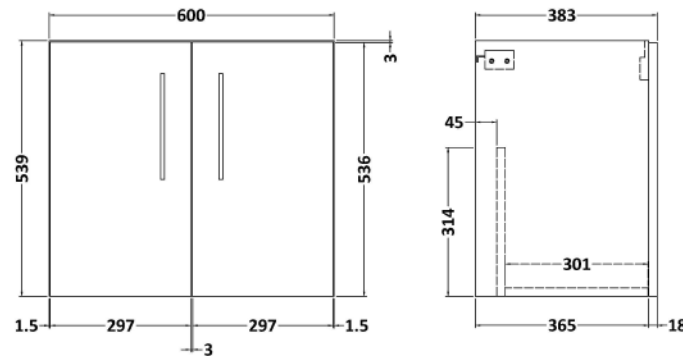

Sales Code: ARN3023A

Description: 600 Wh 2-Door Vanity & Basin 1

Packaging Details

Barcode: 5056678449233

Sales Code: NVF3023

Description: 600 Wh 2-Door Unit (365 Deep)

Product Dimensions

Height (mm):	540
Width (mm):	600
Depth (mm):	383
Nett Weight (kg):	14.2

Packaging Dimensions

Height (mm):	560
Width (mm):	620
Depth (mm):	405
Gross Weight (kg):	14.7

Packaging Data

Box Colour:	Brown Cardboard Box
Box Qty:	1
Label Size:	100 x 50
Label Colour:	White Label
Label Qty:	2

Outer Box Dimensions (If Applicable)

Height (mm):	
Width (mm):	
Depth (mm):	
Gross Weight (kg):	
Barcode:	5056678436660

Product Details

Country of Origin:	United Kingdom
Fitting Instruction:	No
CE & UKCA:	N/A
FSC Certified Materials:	Yes
Colour:	Bleached Cuneo Oak
Construction Method:	Cam & Wood Dowel
Construction Type:	Rigid
Cabinet Finish:	MFC Textured Woodgrain
Fascia Finish:	MFC Textured Woodgrain
Cabinet Thickness (mm):	18
Fascia Thickness (mm):	18
Drawer Included:	No
Drawer Type:	Not Applicable
No of Shelves:	0
Hinge Type:	95 Degree Clip-On Soft Close
Hinge Included:	Yes
Adjustable Legs:	No
Fixings Included:	Yes
Handle Style:	Contemporary
Waste Shroud:	No
Handle Included:	Yes
Handle Type:	D-Shape

Sales Code: NVM013

Description: 600 Mid-Edged Basin 1 Th

Product Dimensions

Height (mm):	180
Width (mm):	610
Depth (mm):	390
Nett Weight (kg):	11

Packaging Dimensions

Height (mm):	200
Width (mm):	410
Depth (mm):	630
Gross Weight (kg):	11