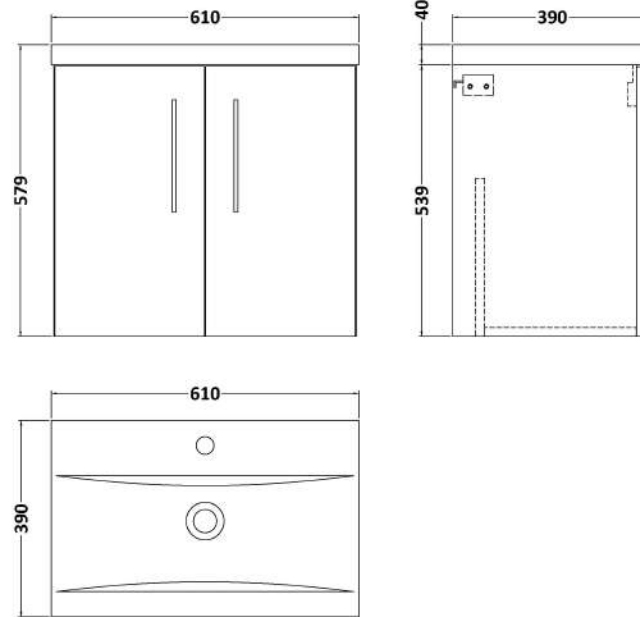

Sales Code: ARN3023A

Description: 600 Wh 2-Door Vanity & Basin 1

Packaging Details

Barcode: 5056678449233

Sales Code: NVF3023

Description: 600 Wh 2-Door Unit (365 Deep)

Product Dimensions

Height (mm):	540
Width (mm):	600
Depth (mm):	383
Nett Weight (kg):	14.2

Packaging Dimensions

Height (mm):	560
Width (mm):	620
Depth (mm):	405
Gross Weight (kg):	14.7

Packaging Data

Box Colour:	Brown Cardboard Box
Box Qty:	1
Label Size:	100 x 50
Label Colour:	White Label
Label Qty:	2

Outer Box Dimensions (If Applicable)

Height (mm):	
Width (mm):	
Depth (mm):	
Gross Weight (kg):	
Barcode:	5056678436660

Product Details

Country of Origin:	United Kingdom
Fitting Instruction:	No
CE & UKCA:	N/A
FSC Certified Materials:	Yes
Colour:	Bleached Cuneo Oak
Construction Method:	Cam & Wood Dowel
Construction Type:	Rigid
Cabinet Finish:	MFC Textured Woodgrain
Fascia Finish:	MFC Textured Woodgrain
Cabinet Thickness (mm):	18
Fascia Thickness (mm):	18
Drawer Included:	No
Drawer Type:	Not Applicable
No of Shelves:	0
Hinge Type:	95 Degree Clip-On Soft Close
Hinge Included:	Yes
Adjustable Legs:	No
Fixings Included:	Yes
Handle Style:	Contemporary
Waste Shroud:	No
Handle Included:	Yes
Handle Type:	D-Shape

Sales Code: NVM013

Description: 600 Mid-Edged Basin 1 Th

Product Dimensions

Height (mm):	180
Width (mm):	610
Depth (mm):	390
Nett Weight (kg):	11

Packaging Dimensions

Height (mm):	200
Width (mm):	410
Depth (mm):	630
Gross Weight (kg):	11