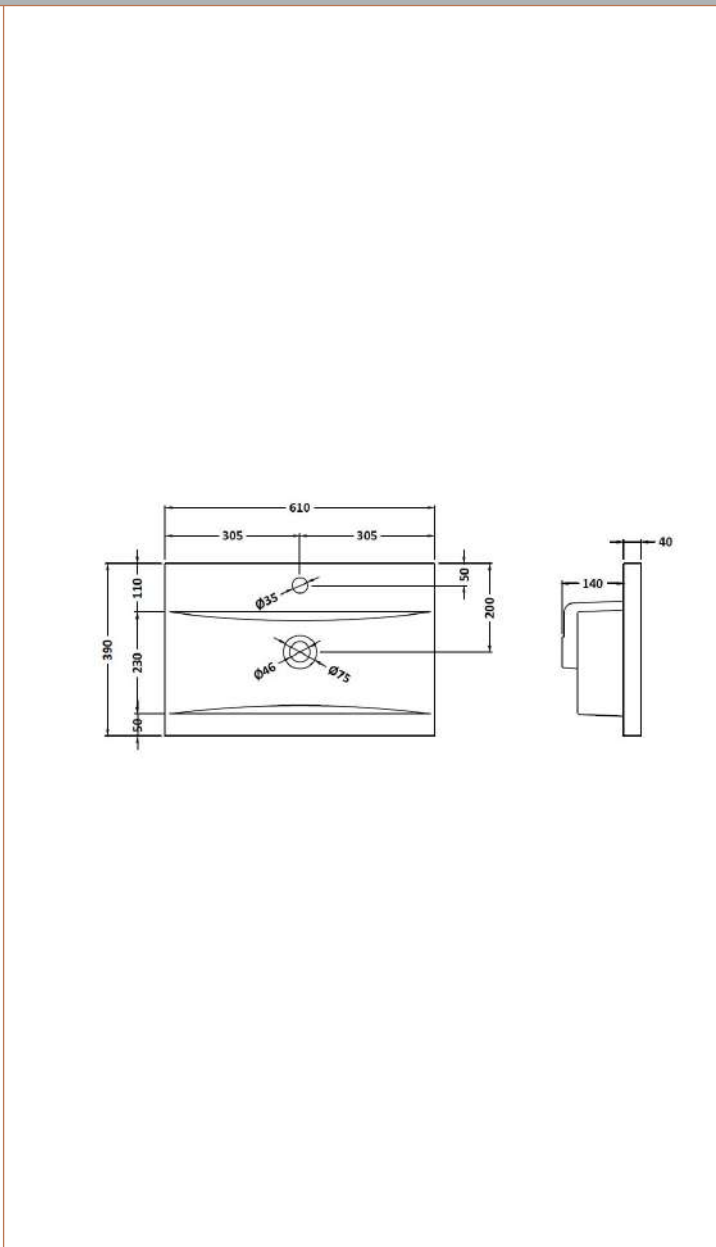

Sales Code: ARN3023A

Description: 600 Wh 2-Door Vanity & Basin 1

Packaging Details

Barcode: 5056678449233

Sales Code: NVF3023

Description: 600 Wh 2-Door Unit (365 Deep)

Product Dimensions

Height (mm):	540
Width (mm):	600
Depth (mm):	383
Nett Weight (kg):	14.2

Packaging Dimensions

Height (mm):	560
Width (mm):	620
Depth (mm):	405
Gross Weight (kg):	14.7

Packaging Data

Box Colour:	Brown Cardboard Box
Box Qty:	1
Label Size:	100 x 50
Label Colour:	White Label
Label Qty:	2

Outer Box Dimensions (If Applicable)

Height (mm):	
Width (mm):	
Depth (mm):	
Gross Weight (kg):	
Barcode:	5056678436660

Product Details

Country of Origin:	United Kingdom
Fitting Instruction:	No
CE & UKCA:	N/A
FSC Certified Materials:	Yes
Colour:	Bleached Cuneo Oak
Construction Method:	Cam & Wood Dowel
Construction Type:	Rigid
Cabinet Finish:	MFC Textured Woodgrain
Fascia Finish:	MFC Textured Woodgrain
Cabinet Thickness (mm):	18
Fascia Thickness (mm):	18
Drawer Included:	No
Drawer Type:	Not Applicable
No of Shelves:	0
Hinge Type:	95 Degree Clip-On Soft Close
Hinge Included:	Yes
Adjustable Legs:	No
Fixings Included:	Yes
Handle Style:	Contemporary
Waste Shroud:	No
Handle Included:	Yes
Handle Type:	D-Shape

Sales Code: NVM013

Description: 600 Mid-Edged Basin 1 Th

Product Dimensions

Height (mm):	180
Width (mm):	610
Depth (mm):	390
Nett Weight (kg):	11

Packaging Dimensions

Height (mm):	200
Width (mm):	410
Depth (mm):	630
Gross Weight (kg):	11