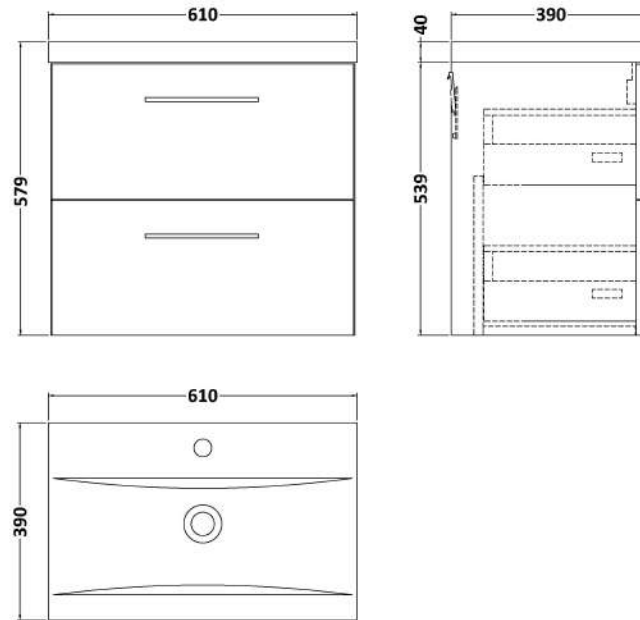

Sales Code: ARN3024A

Description: 600 Wh 2-Drawer Vanity & Basin 1

Packaging Details

Barcode: 5056678449349

Sales Code: NVF3024

Description: 600 Wh 2-Drawer Unit (365 Deep)

Product Dimensions

Height (mm):	540
Width (mm):	600
Depth (mm):	383
Nett Weight (kg):	21.5

Packaging Dimensions

Height (mm):	560
Width (mm):	520
Depth (mm):	405
Gross Weight (kg):	22

Packaging Data

Box Colour:	Brown Cardboard Box
Box Qty:	1
Label Size:	100 x 50
Label Colour:	White Label
Label Qty:	2

Outer Box Dimensions (If Applicable)

Height (mm):	
Width (mm):	
Depth (mm):	
Gross Weight (kg):	
Barcode:	5056678436677

Product Details

Country of Origin:	United Kingdom
Fitting Instruction:	No
CE & UKCA:	N/A
FSC Certified Materials:	Yes
Colour:	Bleached Cuneo Oak
Construction Method:	Cam & Wood Dowel
Construction Type:	Rigid
Cabinet Finish:	MFC Textured Woodgrain
Fascia Finish:	MFC Textured Woodgrain
Cabinet Thickness (mm):	18
Fascia Thickness (mm):	18
Drawer Included:	Yes
Drawer Type:	80mm High Metal Softclose
No of Shelves:	0
Hinge Type:	Not Applicable
Hinge Included:	Not Applicable
Adjustable Legs:	No
Fixings Included:	Yes
Handle Style:	Contemporary
Waste Shroud:	Yes
Handle Included:	Yes
Handle Type:	D-Shape

Sales Code: NVM013

Description: 600 Mid-Edged Basin 1 Th

Product Dimensions

Height (mm):	180
Width (mm):	610
Depth (mm):	390
Nett Weight (kg):	11

Packaging Dimensions

Height (mm):	200
Width (mm):	410
Depth (mm):	630
Gross Weight (kg):	11