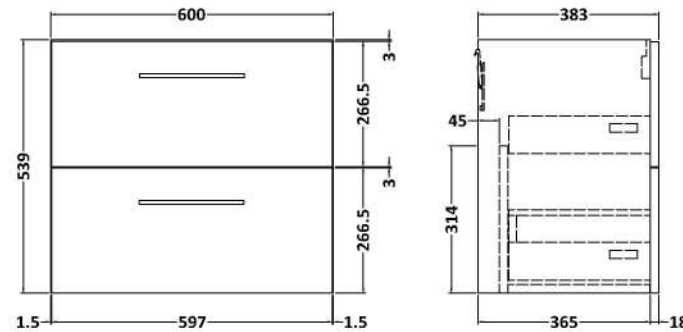

Sales Code: ARN3024A

Description: 600 Wh 2-Drawer Vanity & Basin 1

Packaging Details

Barcode: 5056678449349

Sales Code: NVF3024

Description: 600 Wh 2-Drawer Unit (365 Deep)

Product Dimensions

Height (mm):	540
Width (mm):	600
Depth (mm):	383
Nett Weight (kg):	21.5

Packaging Dimensions

Height (mm):	560
Width (mm):	520
Depth (mm):	405
Gross Weight (kg):	22

Packaging Data

Box Colour:	Brown Cardboard Box
Box Qty:	1
Label Size:	100 x 50
Label Colour:	White Label
Label Qty:	2

Sales Code: NVM013

Description: 600 Mid-Edged Basin 1 Th

Product Dimensions

Height (mm):	180
Width (mm):	610
Depth (mm):	390
Nett Weight (kg):	11

Packaging Dimensions

Height (mm):	200
Width (mm):	410
Depth (mm):	630
Gross Weight (kg):	11

Packaging Data

Box Colour:	Brown Cardboard Box - Printed
Box Qty:	1
Label Size:	100 x 50
Label Colour:	White Label
Label Qty:	2

Outer Box Dimensions (If Applicable)

Height (mm):	
Width (mm):	
Depth (mm):	
Gross Weight (kg):	
Barcode:	5055369043415