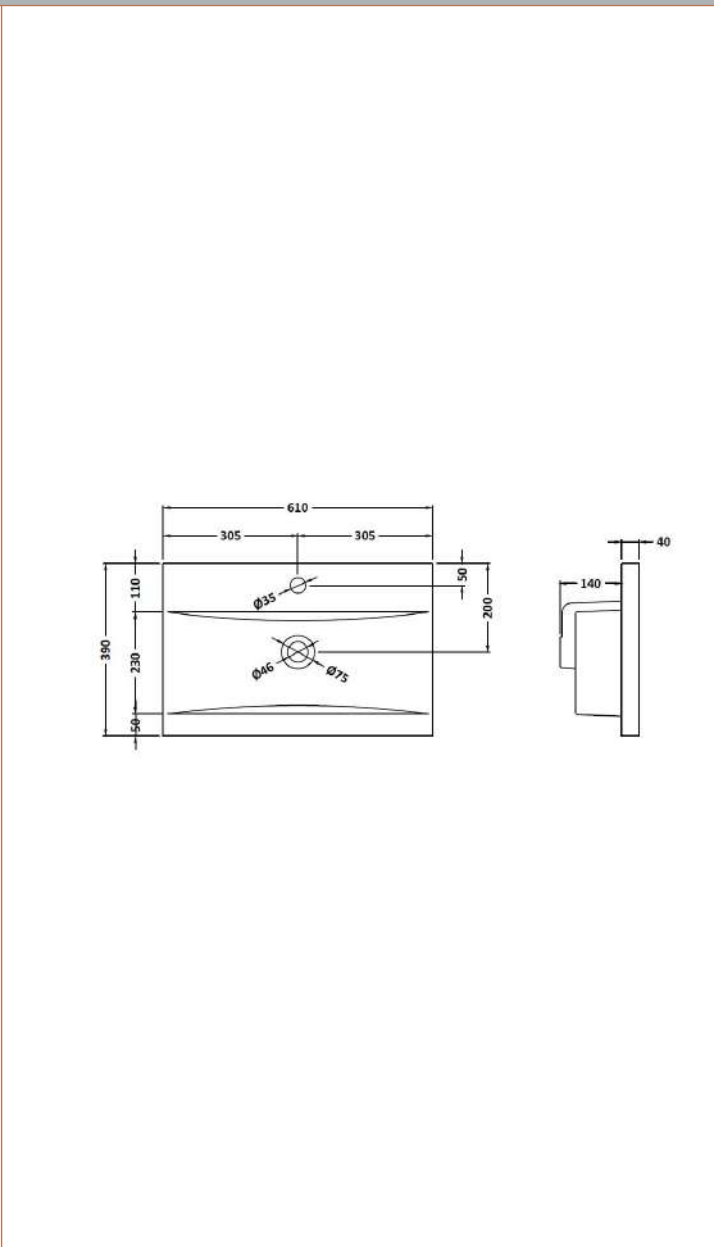

Sales Code: ARN3024A

Description: 600 Wh 2-Drawer Vanity & Basin 1

Packaging Details

Barcode: 5056678449349

Sales Code: NVF3024

Description: 600 Wh 2-Drawer Unit (365 Deep)

Product Dimensions

Height (mm):	540
Width (mm):	600
Depth (mm):	383
Nett Weight (kg):	21.5

Packaging Dimensions

Height (mm):	560
Width (mm):	520
Depth (mm):	405
Gross Weight (kg):	22

Packaging Data

Box Colour:	Brown Cardboard Box
Box Qty:	1
Label Size:	100 x 50
Label Colour:	White Label
Label Qty:	2

Outer Box Dimensions (If Applicable)

Height (mm):	
Width (mm):	
Depth (mm):	
Gross Weight (kg):	
Barcode:	5056678436677

Product Details

Country of Origin:	United Kingdom
Fitting Instruction:	No
CE & UKCA:	N/A
FSC Certified Materials:	Yes
Colour:	Bleached Cuneo Oak
Construction Method:	Cam & Wood Dowel
Construction Type:	Rigid
Cabinet Finish:	MFC Textured Woodgrain
Fascia Finish:	MFC Textured Woodgrain
Cabinet Thickness (mm):	18
Fascia Thickness (mm):	18
Drawer Included:	Yes
Drawer Type:	80mm High Metal Softclose
No of Shelves:	0
Hinge Type:	Not Applicable
Hinge Included:	Not Applicable
Adjustable Legs:	No
Fixings Included:	Yes
Handle Style:	Contemporary
Waste Shroud:	Yes
Handle Included:	Yes
Handle Type:	D-Shape

Sales Code: NVM013

Description: 600 Mid-Edged Basin 1 Th

Product Dimensions

Height (mm):	180
Width (mm):	610
Depth (mm):	390
Nett Weight (kg):	11

Packaging Dimensions

Height (mm):	200
Width (mm):	410
Depth (mm):	630
Gross Weight (kg):	11