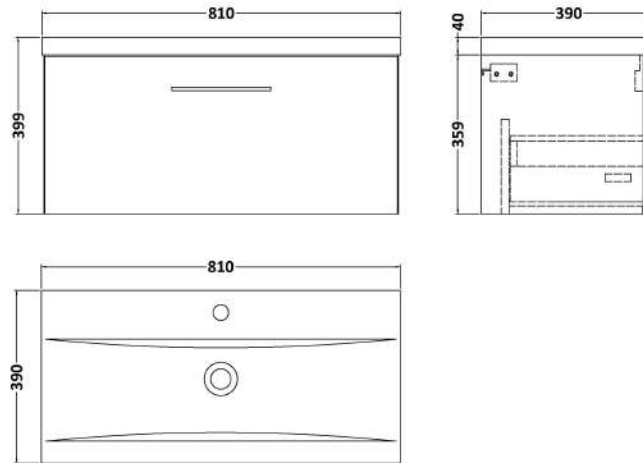

Sales Code: ARN3025A

Description: 800 Wh 1-Drawer Vanity & Basin 1

Packaging Details

Barcode: 5056678449455

Sales Code: NVF3025

Description: 800 Single Drawer Unit (365 Deep)

Product Dimensions

Height (mm):	359
Width (mm):	800
Depth (mm):	383
Nett Weight (kg):	17

Packaging Dimensions

Height (mm):	391
Width (mm):	832
Depth (mm):	391
Gross Weight (kg):	17.5

Packaging Data

Box Colour:	Brown Cardboard Box
Box Qty:	1
Label Size:	100 x 50
Label Colour:	White Label
Label Qty:	2

Outer Box Dimensions (If Applicable)

Height (mm):	
Width (mm):	
Depth (mm):	
Gross Weight (kg):	
Barcode:	5056678436684

Product Details

Country of Origin:	United Kingdom
Fitting Instruction:	No
CE & UKCA:	N/A
FSC Certified Materials:	Yes
Colour:	Bleached Cuneo Oak
Construction Method:	Cam & Wood Dowel
Construction Type:	Rigid
Cabinet Finish:	MFC Textured Woodgrain
Fascia Finish:	MFC Textured Woodgrain
Cabinet Thickness (mm):	18
Fascia Thickness (mm):	18
Drawer Included:	Yes
Drawer Type:	80mm High Metal S/C Inc Galler
No of Shelves:	0
Hinge Type:	Not Applicable
Hinge Included:	Not Applicable
Adjustable Legs:	No, Not Required
Fixings Included:	Yes
Handle Style:	Contemporary
Waste Shroud:	Yes
Handle Included:	Yes, Supplied
Handle Type:	D-Shape

Sales Code: NVM015

Description: 800 Mid Edged Basin 1 Th

Product Dimensions

Height (mm):	180
Width (mm):	810
Depth (mm):	390
Nett Weight (kg):	15

Packaging Dimensions

Height (mm):	210
Width (mm):	410
Depth (mm):	830
Gross Weight (kg):	15