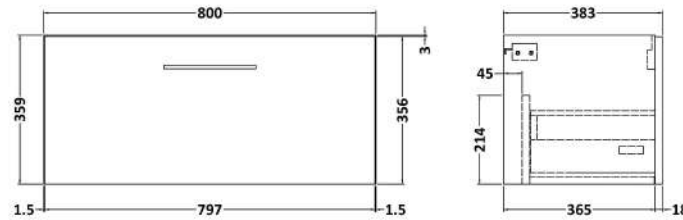

Sales Code: ARN3025A

Description: 800 Wh 1-Drawer Vanity & Basin 1

Packaging Details

Barcode: 5056678449455

Sales Code: NVF3025

Description: 800 Single Drawer Unit (365 Deep)

Product Dimensions

Height (mm):	359
Width (mm):	800
Depth (mm):	383
Nett Weight (kg):	17

Packaging Dimensions

Height (mm):	391
Width (mm):	832
Depth (mm):	391
Gross Weight (kg):	17.5

Packaging Data

Box Colour:	Brown Cardboard Box
Box Qty:	1
Label Size:	100 x 50
Label Colour:	White Label
Label Qty:	2

Outer Box Dimensions (If Applicable)

Height (mm):	
Width (mm):	
Depth (mm):	
Gross Weight (kg):	
Barcode:	5056678436684

Product Details

Country of Origin:	United Kingdom
Fitting Instruction:	No
CE & UKCA:	N/A
FSC Certified Materials:	Yes
Colour:	Bleached Cuneo Oak
Construction Method:	Cam & Wood Dowel
Construction Type:	Rigid
Cabinet Finish:	MFC Textured Woodgrain
Fascia Finish:	MFC Textured Woodgrain
Cabinet Thickness (mm):	18
Fascia Thickness (mm):	18
Drawer Included:	Yes
Drawer Type:	80mm High Metal S/C Inc Galler
No of Shelves:	0
Hinge Type:	Not Applicable
Hinge Included:	Not Applicable
Adjustable Legs:	No, Not Required
Fixings Included:	Yes
Handle Style:	Contemporary
Waste Shroud:	Yes
Handle Included:	Yes, Supplied
Handle Type:	D-Shape

Sales Code: NVM015

Description: 800 Mid Edged Basin 1 Th

Product Dimensions

Height (mm):	180
Width (mm):	810
Depth (mm):	390
Nett Weight (kg):	15

Packaging Dimensions

Height (mm):	210
Width (mm):	410
Depth (mm):	830
Gross Weight (kg):	15