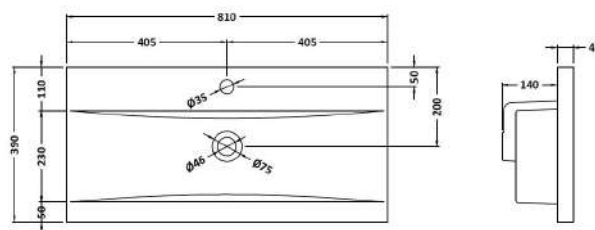

Packaging Dimensions

Height (mm):	391
Width (mm):	832
Depth (mm):	391
Gross Weight (kg):	17.5

Packaging Data

Box Colour:	Brown Cardboard Box
Box Qty:	1
Label Size:	100 x 50
Label Colour:	White Label
Label Qty:	2

Outer Box Dimensions (If Applicable)

Height (mm):	
Width (mm):	
Depth (mm):	
Gross Weight (kg):	
Barcode:	5056678436684

Product Details

Country of Origin:	United Kingdom
Fitting Instruction:	No
CE & UKCA:	N/A
FSC Certified Materials:	Yes
Colour:	Bleached Cuneo Oak
Construction Method:	Cam & Wood Dowel
Construction Type:	Rigid
Cabinet Finish:	MFC Textured Woodgrain
Fascia Finish:	MFC Textured Woodgrain
Cabinet Thickness (mm):	18
Fascia Thickness (mm):	18
Drawer Included:	Yes
Drawer Type:	80mm High Metal S/C Inc Galler
No of Shelves:	0
Hinge Type:	Not Applicable
Hinge Included:	Not Applicable
Adjustable Legs:	No, Not Required
Fixings Included:	Yes
Handle Style:	Contemporary
Waste Shroud:	Yes
Handle Included:	Yes, Supplied
Handle Type:	D-Shape

Sales Code: NVM015

Description: 800 Mid Edged Basin 1 Th

Product Dimensions

Height (mm):	180
Width (mm):	810
Depth (mm):	390
Nett Weight (kg):	15

Packaging Dimensions

Height (mm):	210
Width (mm):	410
Depth (mm):	830
Gross Weight (kg):	15

Packaging Data

Box Colour:	Brown Cardboard Box
Box Qty:	1
Label Size:	100 x 50
Label Colour:	White Label
Label Qty:	2

Outer Box Dimensions (If Applicable)

Height (mm):	
Width (mm):	
Depth (mm):	
Gross Weight (kg):	
Barcode:	5055369043422