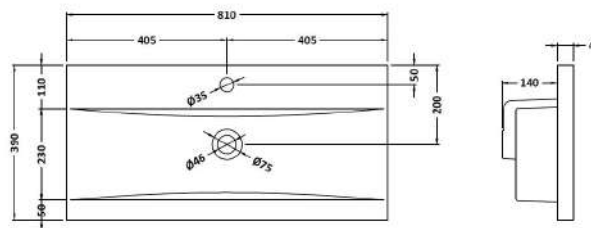

### Product Dimensions

|                   |      |
|-------------------|------|
| Height (mm):      | 540  |
| Width (mm):       | 800  |
| Depth (mm):       | 383  |
| Nett Weight (kg): | 33.5 |

### Packaging Dimensions

|                    |     |
|--------------------|-----|
| Height (mm):       | 560 |
| Width (mm):        | 820 |
| Depth (mm):        | 405 |
| Gross Weight (kg): | 34  |

### Outer Box Dimensions (If Applicable)

|                    |               |
|--------------------|---------------|
| Height (mm):       |               |
| Width (mm):        |               |
| Depth (mm):        |               |
| Gross Weight (kg): |               |
| Barcode:           | 5056678436691 |

### Product Dimensions

|                   |     |
|-------------------|-----|
| Height (mm):      | 180 |
| Width (mm):       | 810 |
| Depth (mm):       | 390 |
| Nett Weight (kg): | 15  |