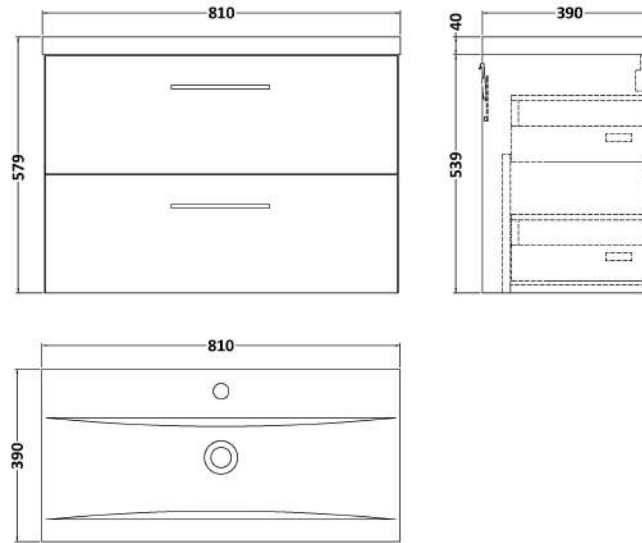

Sales Code: ARN3026A

Description: 800 Wh 2-Drawer Vanity & Basin 1

Packaging Details

Barcode: 5056678449530