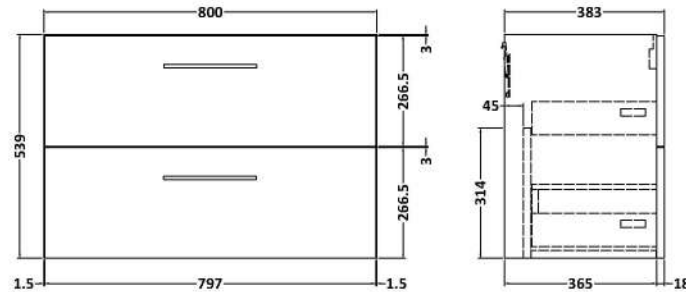

### Product Dimensions

|                   |      |
|-------------------|------|
| Height (mm):      | 540  |
| Width (mm):       | 800  |
| Depth (mm):       | 383  |
| Nett Weight (kg): | 33.5 |

### Packaging Dimensions

|                    |     |
|--------------------|-----|
| Height (mm):       | 560 |
| Width (mm):        | 820 |
| Depth (mm):        | 405 |
| Gross Weight (kg): | 34  |

### Product Dimensions

|                   |     |
|-------------------|-----|
| Height (mm):      | 180 |
| Width (mm):       | 810 |
| Depth (mm):       | 390 |
| Nett Weight (kg): | 15  |

### Packaging Dimensions

|                    |     |
|--------------------|-----|
| Height (mm):       | 210 |
| Width (mm):        | 410 |
| Depth (mm):        | 830 |
| Gross Weight (kg): | 15  |