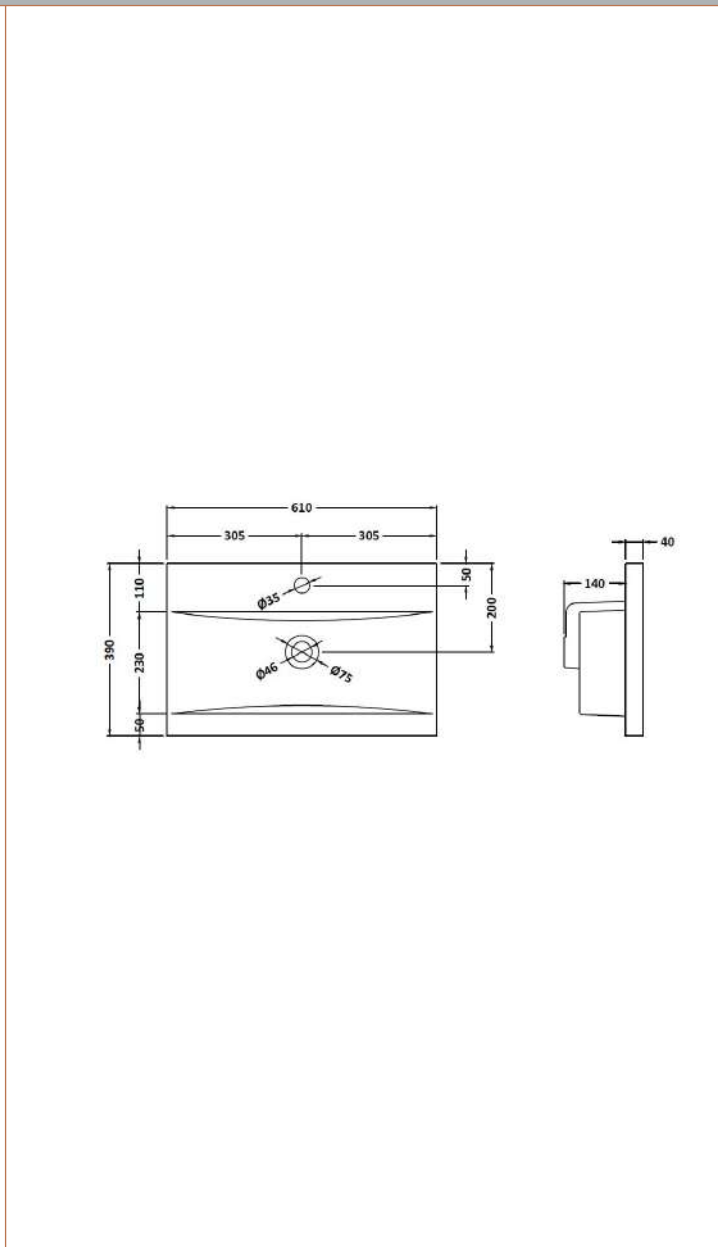

Outer Box Dimensions (If Applicable)

Height (mm):	
Width (mm):	
Depth (mm):	
Gross Weight (kg):	
Barcode:	5056678436707

Product Details

Country of Origin:	United Kingdom
Fitting Instruction:	No
CE & UKCA:	N/A
FSC Certified Materials:	Yes
Colour:	Bleached Cuneo Oak
Construction Method:	Cam & Wood Dowel
Construction Type:	Rigid
Cabinet Finish:	MFC Textured Woodgrain
Fascia Finish:	MFC Textured Woodgrain
Cabinet Thickness (mm):	18
Fascia Thickness (mm):	18
Drawer Included:	Yes
Drawer Type:	80mm High Metal S/C Inc Galler
No of Shelves:	0
Hinge Type:	Not Applicable
Hinge Included:	Not Applicable
Adjustable Legs:	No, Not Required
Fixings Included:	Yes
Handle Style:	Contemporary
Waste Shroud:	Yes
Handle Included:	Yes, Supplied
Handle Type:	D-Shape

Sales Code: NVM013

Description: 600 Mid-Edged Basin 1 Th

Product Dimensions	
Height (mm):	180
Width (mm):	610
Depth (mm):	390
Nett Weight (kg):	11
Packaging Dimensions	
Height (mm):	200
Width (mm):	410
Depth (mm):	630
Gross Weight (kg):	11
Packaging Data	
Box Colour:	Brown Cardboard Box - Printed
Box Qty:	1
Label Size:	100 x 50
Label Colour:	White Label
Label Qty:	2
Outer Box Dimensions (If Applicable)	
Height (mm):	
Width (mm):	
Depth (mm):	
Gross Weight (kg):	
Barcode:	5055369043415
Product Details	
Country of Origin:	China
Fitting Instruction:	No
Certification: CE & UKCA: No	WRAS: N/A WRAS No: N/A
Product Material:	Vitreous China
Fixing Supplied:	No
Pans/Bidets:	Trap Style: Not Applicable Includes Seat: Not Applicable
Seats:	Seat Type: Not Applicable Material: Not Applicable Function: Not Applicable Hinge Type: Not Applicable Hinge Material: Not Applicable
Cisterns:	Operating Type: Not Applicable Fittings: Not Applicable Lever Type: Not Applicable
Basins:	Tap Hole: One Taphole Chain Stay Hole: No Template: Not Required Waste Type Req: Slotted Overflow Inc: Yes Overflow Cover: Yes Inner Bowl Depth (mm): 125mm