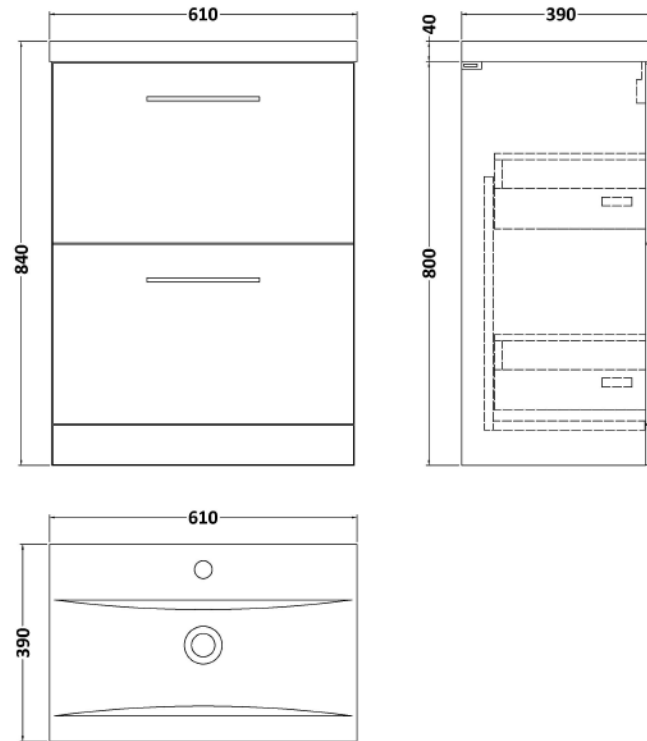

Sales Code: ARN3033A

Description: 600 Fs 2-Drawer Vanity & Basin 1

Packaging Details

Barcode: 5056678449615

Sales Code: NVF3033

Description: 600 Fs 2-Drawer Unit (365 Deep)

Product Dimensions

Height (mm):	800
Width (mm):	600
Depth (mm):	383
Nett Weight (kg):	26

Packaging Dimensions

Height (mm):	835
Width (mm):	632
Depth (mm):	391
Gross Weight (kg):	26.5

Packaging Data

Box Colour:	Brown Cardboard Box
Box Qty:	1
Label Size:	100 x 50
Label Colour:	White Label
Label Qty:	2

Sales Code: NVM013

Description: 600 Mid-Edged Basin 1 Th

Product Dimensions	
Height (mm):	180
Width (mm):	610
Depth (mm):	390
Nett Weight (kg):	11
Packaging Dimensions	
Height (mm):	200
Width (mm):	410
Depth (mm):	630
Gross Weight (kg):	11
Packaging Data	
Box Colour:	Brown Cardboard Box - Printed
Box Qty:	1
Label Size:	100 x 50
Label Colour:	White Label
Label Qty:	2
Outer Box Dimensions (If Applicable)	
Height (mm):	
Width (mm):	
Depth (mm):	
Gross Weight (kg):	
Barcode:	5055369043415
Product Details	
Country of Origin:	China
Fitting Instruction:	No
Certification: CE & UKCA: No	WRAS: N/A WRAS No: N/A
Product Material:	Vitreous China
Fixing Supplied:	No
Pans/Bidets:	Trap Style: Not Applicable Includes Seat: Not Applicable
Seats:	Seat Type: Not Applicable Material: Not Applicable Function: Not Applicable Hinge Type: Not Applicable Hinge Material: Not Applicable
Cisterns:	Operating Type: Not Applicable Fittings: Not Applicable Lever Type: Not Applicable
Basins:	Tap Hole: One Taphole Chain Stay Hole: No Template: Not Required Waste Type Req: Slotted Overflow Inc: Yes Overflow Cover: Yes Inner Bowl Depth (mm): 125mm