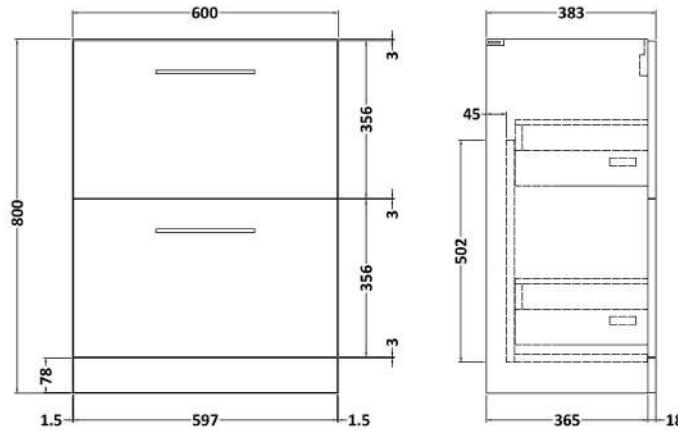

Sales Code: ARN3033A

Description: 600 Fs 2-Drawer Vanity & Basin 1

Packaging Details

Barcode: 5056678449615

Sales Code: NVF3033

Description: 600 Fs 2-Drawer Unit (365 Deep)

Product Dimensions

Height (mm):	800
Width (mm):	600
Depth (mm):	383
Nett Weight (kg):	26

Packaging Dimensions

Height (mm):	835
Width (mm):	632
Depth (mm):	391
Gross Weight (kg):	26.5

Packaging Data

Box Colour:	Brown Cardboard Box
Box Qty:	1
Label Size:	100 x 50
Label Colour:	White Label
Label Qty:	2

Sales Code: NVM013

Description: 600 Mid-Edged Basin 1 Th

Product Dimensions	
Height (mm):	180
Width (mm):	610
Depth (mm):	390
Nett Weight (kg):	11
Packaging Dimensions	
Height (mm):	200
Width (mm):	410
Depth (mm):	630
Gross Weight (kg):	11
Packaging Data	
Box Colour:	Brown Cardboard Box - Printed
Box Qty:	1
Label Size:	100 x 50
Label Colour:	White Label
Label Qty:	2
Outer Box Dimensions (If Applicable)	
Height (mm):	
Width (mm):	
Depth (mm):	
Gross Weight (kg):	
Barcode:	5055369043415
Product Details	
Country of Origin:	China
Fitting Instruction:	No
Certification: CE & UKCA: No	WRAS: N/A WRAS No: N/A
Product Material:	Vitreous China
Fixing Supplied:	No
Pans/Bidets:	Trap Style: Not Applicable Includes Seat: Not Applicable
Seats:	Seat Type: Not Applicable Material: Not Applicable Function: Not Applicable Hinge Type: Not Applicable Hinge Material: Not Applicable
Cisterns:	Operating Type: Not Applicable Fittings: Not Applicable Lever Type: Not Applicable
Basins:	Tap Hole: One Taphole Chain Stay Hole: No Template: Not Required Waste Type Req: Slotted Overflow Inc: Yes Overflow Cover: Yes Inner Bowl Depth (mm): 125mm