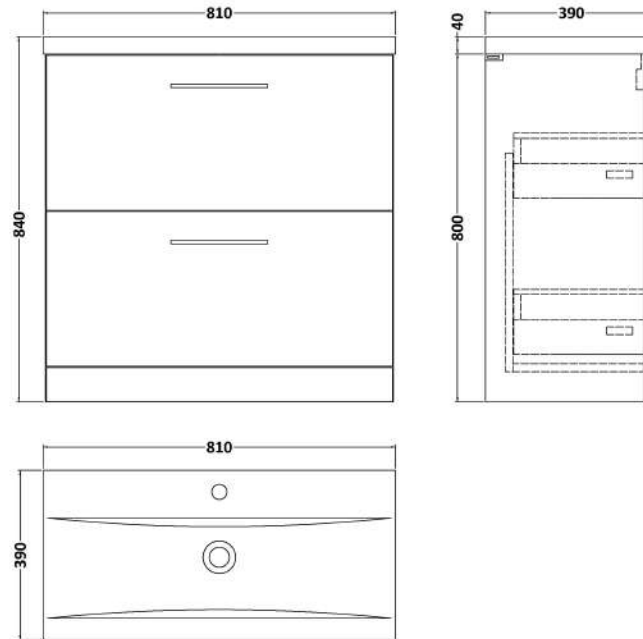

Sales Code: ARN3035A

Description: 800 Fs 2-Drawer Vanity & Basin 1

Packaging Details

Barcode: 5056678449684