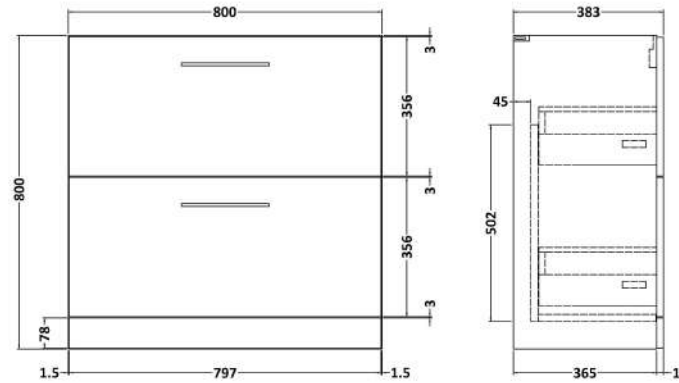

Sales Code: NVF3035

Description: 800 Fs 2-Drawer Unit (365 Deep)

Product Dimensions

Height (mm):	800
Width (mm):	800
Depth (mm):	383
Nett Weight (kg):	31.5

Packaging Dimensions

Height (mm):	835
Width (mm):	832
Depth (mm):	391
Gross Weight (kg):	32

Packaging Data

Box Colour:	Brown Cardboard Box
Box Qty:	1
Label Size:	100 x 50
Label Colour:	White Label
Label Qty:	2

Outer Box Dimensions (If Applicable)

Height (mm):	
Width (mm):	
Depth (mm):	
Gross Weight (kg):	
Barcode:	5056678436714

Product Details

Country of Origin:	United Kingdom
Fitting Instruction:	No
CE & UKCA:	N/A
FSC Certified Materials:	Yes
Colour:	Bleached Cuneo Oak
Construction Method:	Cam & Wood Dowel
Construction Type:	Rigid
Cabinet Finish:	MFC Textured Woodgrain
Fascia Finish:	MFC Textured Woodgrain
Cabinet Thickness (mm):	18
Fascia Thickness (mm):	18
Drawer Included:	Yes
Drawer Type:	80mm High Metal S/C Inc Galler
No of Shelves:	0
Hinge Type:	Not Applicable
Hinge Included:	Not Applicable
Adjustable Legs:	No, Not Required
Fixings Included:	Yes
Handle Style:	Contemporary
Waste Shroud:	Yes
Handle Included:	Yes, Supplied
Handle Type:	D-Shape