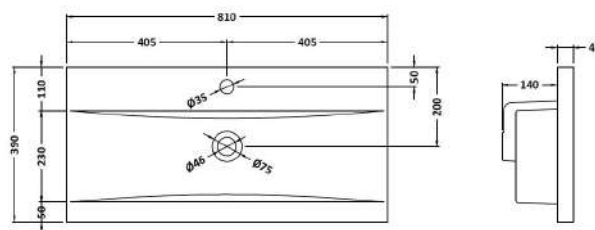

Height (mm):	800
Width (mm):	800
Depth (mm):	383
Nett Weight (kg):	31.5

**Packaging Dimensions**

Height (mm):	835
Width (mm):	832
Depth (mm):	391
Gross Weight (kg):	32

**Packaging Data**

Box Colour:	Brown Cardboard Box
Box Qty:	1
Label Size:	100 x 50
Label Colour:	White Label
Label Qty:	2

**Outer Box Dimensions (If Applicable)**

Height (mm):	
Width (mm):	
Depth (mm):	
Gross Weight (kg):	
Barcode:	5056678436714

**Product Details**

Country of Origin:	United Kingdom
Fitting Instruction:	No
CE & UKCA:	N/A
FSC Certified Materials:	Yes
Colour:	Bleached Cuneo Oak
Construction Method:	Cam & Wood Dowel
Construction Type:	Rigid
Cabinet Finish:	MFC Textured Woodgrain
Fascia Finish:	MFC Textured Woodgrain
Cabinet Thickness (mm):	18
Fascia Thickness (mm):	18
Drawer Included:	Yes
Drawer Type:	80mm High Metal S/C Inc Galler
No of Shelves:	0
Hinge Type:	Not Applicable
Hinge Included:	Not Applicable
Adjustable Legs:	No, Not Required
Fixings Included:	Yes
Handle Style:	Contemporary
Waste Shroud:	Yes
Handle Included:	Yes, Supplied
Handle Type:	D-Shape

### Product Dimensions

Height (mm):	180
Width (mm):	810
Depth (mm):	390
Nett Weight (kg):	15

### Packaging Dimensions

Height (mm):	210
Width (mm):	410
Depth (mm):	830
Gross Weight (kg):	15