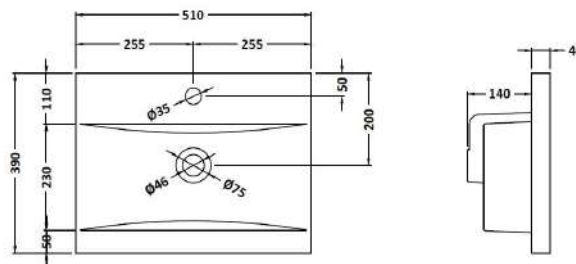

### Product Dimensions

Height (mm):	800
Width (mm):	500
Depth (mm):	383
Nett Weight (kg):	17

### Packaging Dimensions

Height (mm):	835
Width (mm):	520
Depth (mm):	375
Gross Weight (kg):	17.5

### Outer Box Dimensions (If Applicable)

Height (mm):	
Width (mm):	
Depth (mm):	
Gross Weight (kg):	
Barcode:	5056462660196

Sales Code: NVM012

Description: 500 Mid-Edged Basin 1 Th

**Product Dimensions**

Height (mm):	0
Width (mm):	0
Depth (mm):	0
Nett Weight (kg):	10.54

**Packaging Dimensions**

Height (mm):	210
Width (mm):	410
Depth (mm):	530
Gross Weight (kg):	10.54