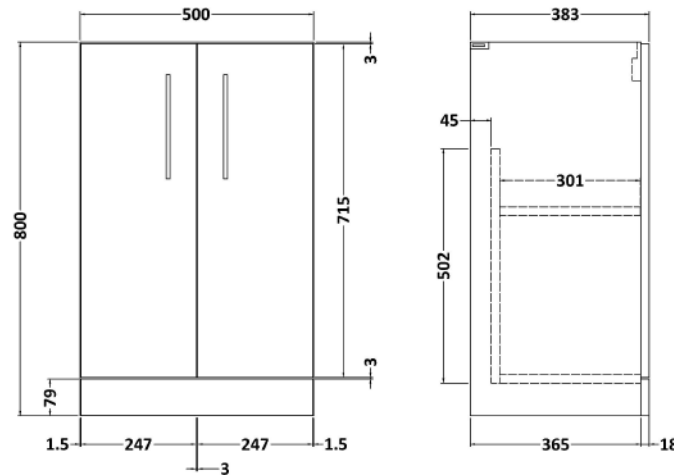

### Product Dimensions

Height (mm):	800
Width (mm):	500
Depth (mm):	383
Nett Weight (kg):	17

### Packaging Dimensions

Height (mm):	835
Width (mm):	520
Depth (mm):	375
Gross Weight (kg):	17.5

### Outer Box Dimensions (If Applicable)

Height (mm):	
Width (mm):	
Depth (mm):	
Gross Weight (kg):	
Barcode:	5056462660196

Sales Code: NVM012

Description: 500 Mid-Edged Basin 1 Th

**Product Dimensions**

Height (mm):	0
Width (mm):	0
Depth (mm):	0
Nett Weight (kg):	10.54

**Packaging Dimensions**

Height (mm):	210
Width (mm):	410
Depth (mm):	530
Gross Weight (kg):	10.54