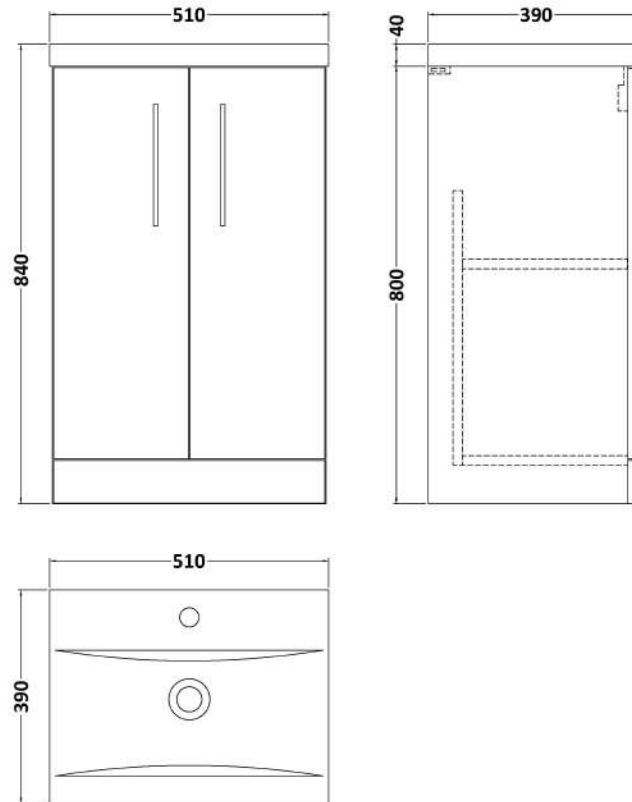

Sales Code: ARN501A

Description: 500 Fs 2-Door Vanity & Basin 1

Packaging Details

Barcode: 5056462615721