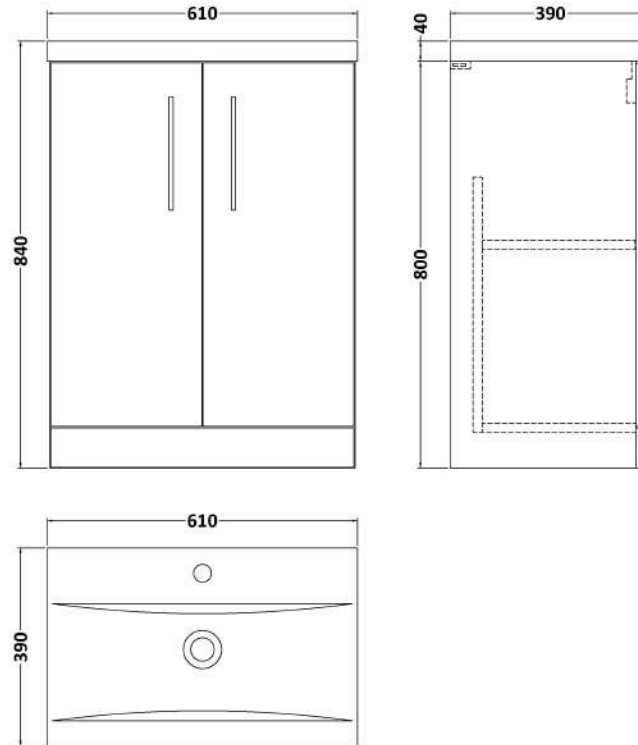

Sales Code: ARN503A

Description: 600 Fs 2-Door Vanity & Basin 1

Packaging Details

Barcode: 5056462614885