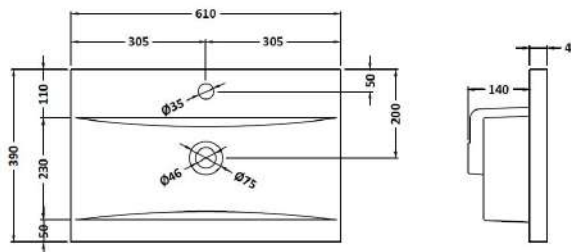

### Product Dimensions

Height (mm):	800
Width (mm):	600
Depth (mm):	383
Nett Weight (kg):	19.5

### Packaging Dimensions

Height (mm):	835
Width (mm):	620
Depth (mm):	375
Gross Weight (kg):	20

### Outer Box Dimensions (If Applicable)

Height (mm):	
Width (mm):	
Depth (mm):	
Gross Weight (kg):	
Barcode:	5056462660219

### Product Dimensions

Height (mm):	0
Width (mm):	0
Depth (mm):	0
Nett Weight (kg):	11