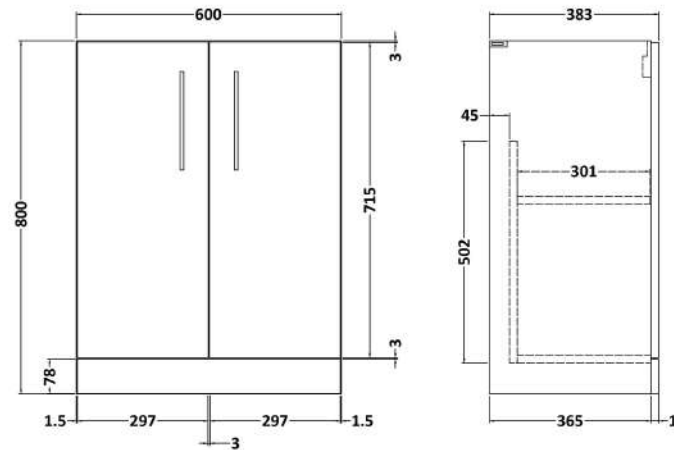

### Product Dimensions

Height (mm):	800
Width (mm):	600
Depth (mm):	383
Nett Weight (kg):	19.5

### Packaging Dimensions

Height (mm):	835
Width (mm):	620
Depth (mm):	375
Gross Weight (kg):	20

### Outer Box Dimensions (If Applicable)

Height (mm):	
Width (mm):	
Depth (mm):	
Gross Weight (kg):	
Barcode:	5056462660219

### Packaging Dimensions

Height (mm):	200
Width (mm):	410
Depth (mm):	630
Gross Weight (kg):	11