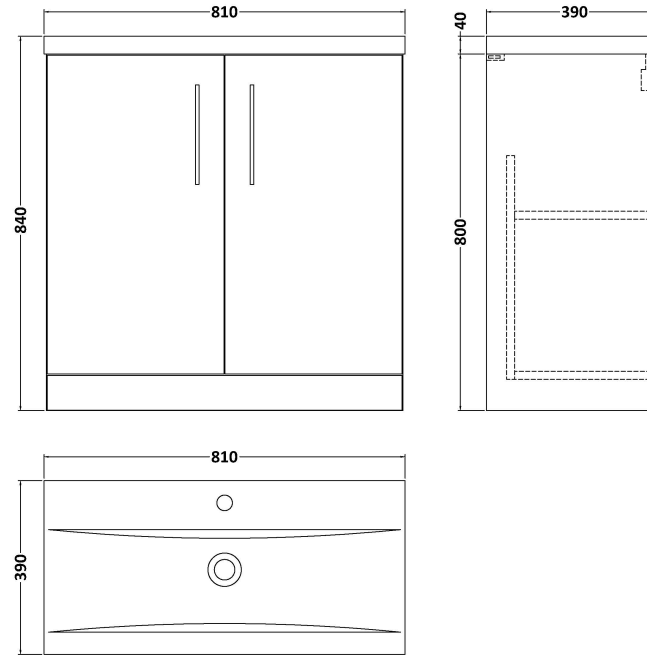

Sales Code: ARN505A

Description: 800 Fs 2-Door Vanity & Basin 1

Packaging Details

Barcode: 5056462616803

Sales Code: NVF505N

Description: 800 Fs 2-Door Unit (365 Deep)

Product Dimensions

Height (mm):	800
Width (mm):	800
Depth (mm):	383
Nett Weight (kg):	25.5

Packaging Dimensions

Height (mm):	835
Width (mm):	820
Depth (mm):	375
Gross Weight (kg):	26

Packaging Data

Box Colour:	Brown Cardboard Box
Box Qty:	1
Label Size:	100 x 50
Label Colour:	White Label
Label Qty:	2

Outer Box Dimensions (If Applicable)

Height (mm):	
Width (mm):	
Depth (mm):	
Gross Weight (kg):	
Barcode:	5056462660233

Product Details

Country of Origin:	United Kingdom
Fitting Instruction:	No
CE Certification:	N/A
FSC Certified Materials:	Yes
Colour:	Anthracite Woodgrain
Construction Method:	Cam & Wood Dowel
Construction Type:	Rigid
Cabinet Finish:	MFC Textured Woodgrain
Fascia Finish:	MFC Textured Woodgrain
Cabinet Thickness (mm):	18
Fascia Thickness (mm):	18
Drawer Included:	No
Drawer Type:	Not Applicable
No of Shelves:	1
Hinge Type:	95 Degree Clip-On Soft Close
Hinge Included:	Yes, Supplied
Adjustable Legs:	No, Not Required
Fixings Included:	Yes
Handle Style:	Contemporary
Waste Shroud:	No
Handle Included:	Yes, Supplied
Handle Type:	D-Shape

Sales Code: NVM015

Description: 800 Mid Edged Basin 1 Th

Product Dimensions

Height (mm):	180
Width (mm):	810
Depth (mm):	390
Nett Weight (kg):	15

Packaging Dimensions

Height (mm):	210
Width (mm):	410
Depth (mm):	830
Gross Weight (kg):	15