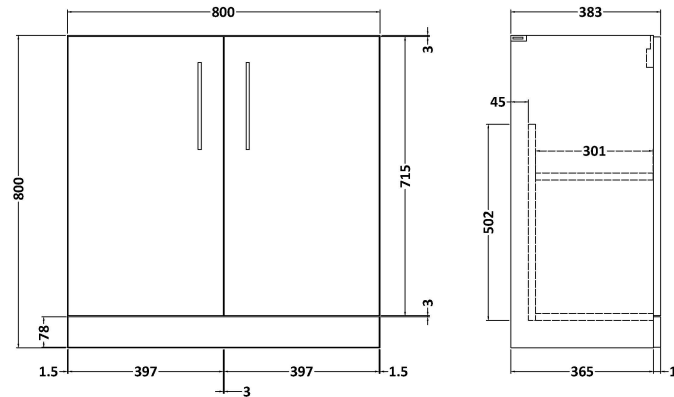

Sales Code: ARN505A

Description: 800 Fs 2-Door Vanity & Basin 1

Packaging Details

Barcode: 5056462616803

Sales Code: NVF505N

Description: 800 Fs 2-Door Unit (365 Deep)

Product Dimensions

Height (mm):	800
Width (mm):	800
Depth (mm):	383
Nett Weight (kg):	25.5

Packaging Dimensions

Height (mm):	835
Width (mm):	820
Depth (mm):	375
Gross Weight (kg):	26

Packaging Data

Box Colour:	Brown Cardboard Box
Box Qty:	1
Label Size:	100 x 50
Label Colour:	White Label
Label Qty:	2

Sales Code: NVM015

Description: 800 Mid Edged Basin 1 Th

Product Dimensions

Height (mm):	180
Width (mm):	810
Depth (mm):	390
Nett Weight (kg):	15

Packaging Dimensions

Height (mm):	210
Width (mm):	410
Depth (mm):	830
Gross Weight (kg):	15

Packaging Data

Box Colour:	Brown Cardboard Box
Box Qty:	1
Label Size:	100 x 50
Label Colour:	White Label
Label Qty:	2

Outer Box Dimensions (If Applicable)

Height (mm):	
Width (mm):	
Depth (mm):	
Gross Weight (kg):	
Barcode:	5055369043422