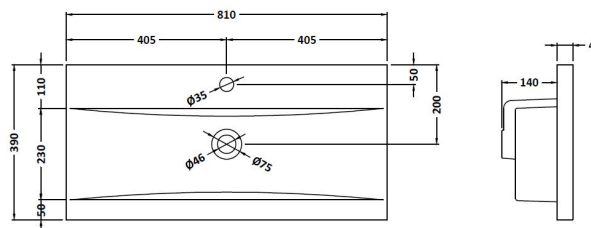

Packaging Dimensions

Height (mm):	835
Width (mm):	820
Depth (mm):	375
Gross Weight (kg):	26

Packaging Data

Box Colour:	Brown Cardboard Box
Box Qty:	1
Label Size:	100 x 50
Label Colour:	White Label
Label Qty:	2

Outer Box Dimensions (If Applicable)

Height (mm):	
Width (mm):	
Depth (mm):	
Gross Weight (kg):	
Barcode:	5056462660233

Product Details

Country of Origin:	United Kingdom
Fitting Instruction:	No
CE Certification:	N/A
FSC Certified Materials:	Yes
Colour:	Anthracite Woodgrain
Construction Method:	Cam & Wood Dowel
Construction Type:	Rigid
Cabinet Finish:	MFC Textured Woodgrain
Fascia Finish:	MFC Textured Woodgrain
Cabinet Thickness (mm):	18
Fascia Thickness (mm):	18
Drawer Included:	No
Drawer Type:	Not Applicable
No of Shelves:	1
Hinge Type:	95 Degree Clip-On Soft Close
Hinge Included:	Yes, Supplied
Adjustable Legs:	No, Not Required
Fixings Included:	Yes
Handle Style:	Contemporary
Waste Shroud:	No
Handle Included:	Yes, Supplied
Handle Type:	D-Shape

Sales Code: NVM015

Description: 800 Mid Edged Basin 1 Th

Product Dimensions

Height (mm):	180
Width (mm):	810
Depth (mm):	390
Nett Weight (kg):	15

Packaging Dimensions

Height (mm):	210
Width (mm):	410
Depth (mm):	830
Gross Weight (kg):	15

Packaging Data

Box Colour:	Brown Cardboard Box
Box Qty:	1
Label Size:	100 x 50
Label Colour:	White Label
Label Qty:	2

Outer Box Dimensions (If Applicable)

Height (mm):	
Width (mm):	
Depth (mm):	
Gross Weight (kg):	
Barcode:	5055369043422