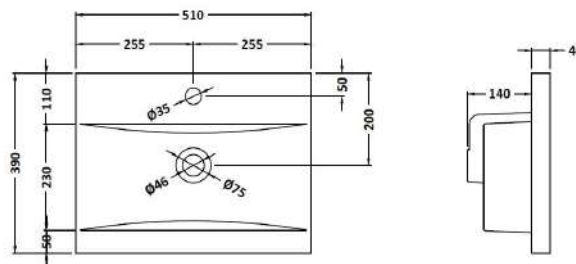

Packaging Dimensions

Height (mm):	560
Width (mm):	520
Depth (mm):	405
Gross Weight (kg):	13.1

Packaging Data

Box Colour:	Brown Cardboard Box
Box Qty:	0
Label Size:	0 x 0
Label Colour:	White Label
Label Qty:	0

Outer Box Dimensions (If Applicable)

Height (mm):	
Width (mm):	
Depth (mm):	
Gross Weight (kg):	
Barcode:	5056462660257

Product Details

Country of Origin:	United Kingdom
Fitting Instruction:	No
CE & UKCA:	N/A
FSC Certified Materials:	Yes
Colour:	Anthracite Woodgrain
Construction Method:	Cam & Wood Dowel
Construction Type:	Rigid
Cabinet Finish:	MFC Textured Woodgrain
Fascia Finish:	MFC Textured Woodgrain
Cabinet Thickness (mm):	18
Fascia Thickness (mm):	18
Drawer Included:	No
Drawer Type:	Not Applicable
No of Shelves:	0
Hinge Type:	95 Degree Clip-On Soft Close
Hinge Included:	Yes, Supplied
Adjustable Legs:	No, Not Required
Fixings Included:	Yes
Handle Style:	Contemporary
Waste Shroud:	No
Handle Included:	Yes, Supplied
Handle Type:	D-Shape

Sales Code: NVM012

Description: 500 Mid-Edged Basin 1 Th

Product Dimensions

Height (mm):	0
Width (mm):	0
Depth (mm):	0
Nett Weight (kg):	10.54

Packaging Dimensions

Height (mm):	210
Width (mm):	410
Depth (mm):	530
Gross Weight (kg):	10.54

Packaging Data

Box Colour:	Brown Cardboard Box - Printed
Box Qty:	0
Label Size:	0 x 0
Label Colour:	White Label
Label Qty:	0

Outer Box Dimensions (If Applicable)

Height (mm):	
Width (mm):	
Depth (mm):	
Gross Weight (kg):	
Barcode:	5055369043446