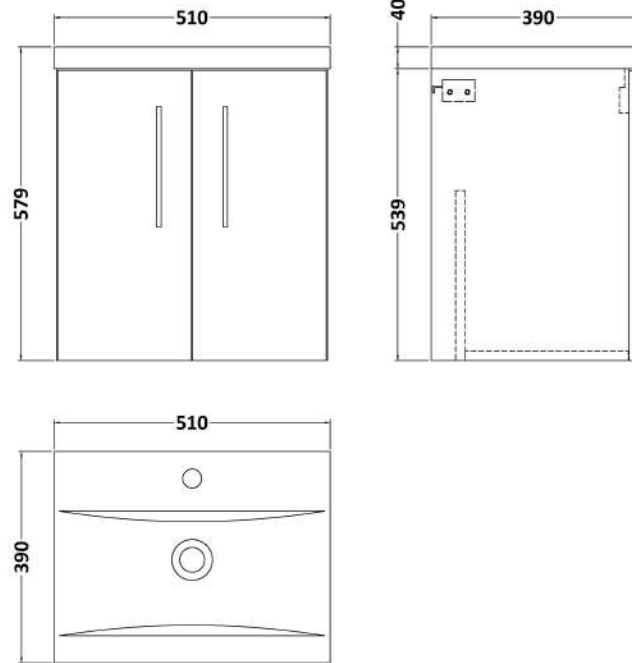

Sales Code: ARN521A

Description: 500 Wh 2-Door Vanity & Basin 1

Packaging Details

Barcode: 5056462667287

Sales Code: NVF521N

Description: 500 Wh 2-Door Unit (365 Deep)

Product Dimensions

Height (mm):	539
Width (mm):	500
Depth (mm):	383
Nett Weight (kg):	12.6

Packaging Dimensions

Height (mm):	560
Width (mm):	520
Depth (mm):	405
Gross Weight (kg):	13.1

Packaging Data

Box Colour:	Brown Cardboard Box
Box Qty:	0
Label Size:	0 x 0
Label Colour:	White Label
Label Qty:	0

Outer Box Dimensions (If Applicable)

Height (mm):	
Width (mm):	
Depth (mm):	
Gross Weight (kg):	
Barcode:	5056462660257

Product Details

Country of Origin:	United Kingdom
Fitting Instruction:	No
CE & UKCA:	N/A
FSC Certified Materials:	Yes
Colour:	Anthracite Woodgrain
Construction Method:	Cam & Wood Dowel
Construction Type:	Rigid
Cabinet Finish:	MFC Textured Woodgrain
Fascia Finish:	MFC Textured Woodgrain
Cabinet Thickness (mm):	18
Fascia Thickness (mm):	18
Drawer Included:	No
Drawer Type:	Not Applicable
No of Shelves:	0
Hinge Type:	95 Degree Clip-On Soft Close
Hinge Included:	Yes, Supplied
Adjustable Legs:	No, Not Required
Fixings Included:	Yes
Handle Style:	Contemporary
Waste Shroud:	No
Handle Included:	Yes, Supplied
Handle Type:	D-Shape

Sales Code: NVM012

Description: 500 Mid-Edged Basin 1 Th

Product Dimensions

Height (mm):	0
Width (mm):	0
Depth (mm):	0
Nett Weight (kg):	10.54

Packaging Dimensions

Height (mm):	210
Width (mm):	410
Depth (mm):	530
Gross Weight (kg):	10.54