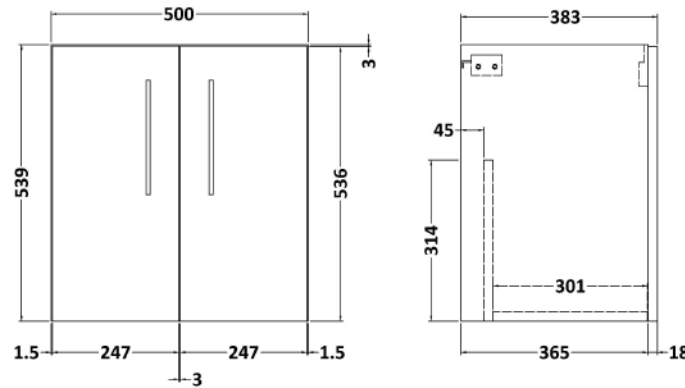

Sales Code: ARN521A

Description: 500 Wh 2-Door Vanity & Basin 1

Packaging Details

Barcode: 5056462667287

Sales Code: NVF521N

Description: 500 Wh 2-Door Unit (365 Deep)

Product Dimensions

Height (mm):	539
Width (mm):	500
Depth (mm):	383
Nett Weight (kg):	12.6

Packaging Dimensions

Height (mm):	560
Width (mm):	520
Depth (mm):	405
Gross Weight (kg):	13.1

Packaging Data

Box Colour:	Brown Cardboard Box
Box Qty:	0
Label Size:	0 x 0
Label Colour:	White Label
Label Qty:	0

Outer Box Dimensions (If Applicable)

Height (mm):	
Width (mm):	
Depth (mm):	
Gross Weight (kg):	
Barcode:	5056462660257

Product Details

Country of Origin:	United Kingdom
Fitting Instruction:	No
CE & UKCA:	N/A
FSC Certified Materials:	Yes
Colour:	Anthracite Woodgrain
Construction Method:	Cam & Wood Dowel
Construction Type:	Rigid
Cabinet Finish:	MFC Textured Woodgrain
Fascia Finish:	MFC Textured Woodgrain
Cabinet Thickness (mm):	18
Fascia Thickness (mm):	18
Drawer Included:	No
Drawer Type:	Not Applicable
No of Shelves:	0
Hinge Type:	95 Degree Clip-On Soft Close
Hinge Included:	Yes, Supplied
Adjustable Legs:	No, Not Required
Fixings Included:	Yes
Handle Style:	Contemporary
Waste Shroud:	No
Handle Included:	Yes, Supplied
Handle Type:	D-Shape

Sales Code: NVM012

Description: 500 Mid-Edged Basin 1 Th

Product Dimensions

Height (mm):	0
Width (mm):	0
Depth (mm):	0
Nett Weight (kg):	10.54

Packaging Dimensions

Height (mm):	210
Width (mm):	410
Depth (mm):	530
Gross Weight (kg):	10.54