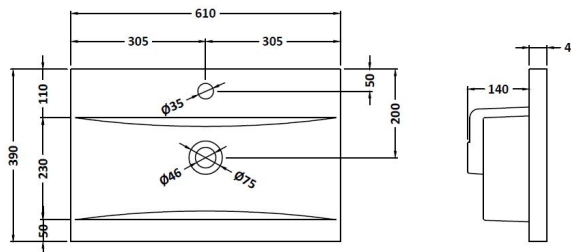

Packaging Dimensions

Height (mm):	391
Width (mm):	632
Depth (mm):	391
Gross Weight (kg):	13.5

Packaging Data

Box Colour:	Brown Cardboard Box
Box Qty:	1
Label Size:	100 x 50
Label Colour:	White Label
Label Qty:	2

Outer Box Dimensions (If Applicable)

Height (mm):	
Width (mm):	
Depth (mm):	
Gross Weight (kg):	
Barcode:	5056462660837

Product Details

Country of Origin:	United Kingdom
Fitting Instruction:	No
CE Certification:	N/A
FSC Certified Materials:	Yes
Colour:	Anthracite Woodgrain
Construction Method:	Cam & Wood Dowel
Construction Type:	Rigid
Cabinet Finish:	MFC Textured Woodgrain
Fascia Finish:	MFC Textured Woodgrain
Cabinet Thickness (mm):	18
Fascia Thickness (mm):	18
Drawer Included:	Yes
Drawer Type:	80mm High Metal S/C Inc Galler
No of Shelves:	0
Hinge Type:	Not Applicable
Hinge Included:	Not Applicable
Adjustable Legs:	No, Not Required
Fixings Included:	Yes
Handle Style:	Contemporary
Waste Shroud:	Yes
Handle Included:	Yes, Supplied
Handle Type:	D-Shape

Sales Code: NVM013

Description: 600 Mid-Edged Basin 1 Th

Product Dimensions

Height (mm):	180
Width (mm):	610
Depth (mm):	390
Nett Weight (kg):	11

Packaging Dimensions

Height (mm):	200
Width (mm):	410
Depth (mm):	630
Gross Weight (kg):	11

Packaging Data

Box Colour:	Brown Cardboard Box - Printed
Box Qty:	1
Label Size:	100 x 50
Label Colour:	White Label
Label Qty:	2

Outer Box Dimensions (If Applicable)

Height (mm):	
Width (mm):	
Depth (mm):	
Gross Weight (kg):	
Barcode:	5055369043415