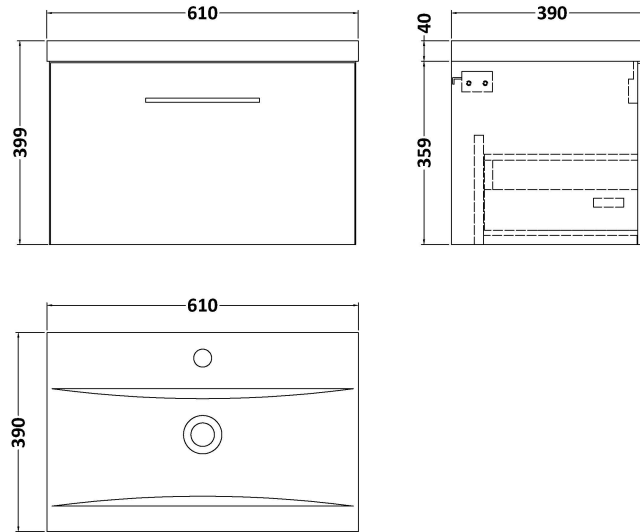

Sales Code: ARN522A

Description: 600 Wh 1-Drawer Vanity & Basin 1

Packaging Details

Barcode: 5056462667645

Sales Code: NVF522N

Description: 600 Single Drawer Unit (365 Deep)

Product Dimensions

Height (mm):	359
Width (mm):	600
Depth (mm):	383
Nett Weight (kg):	13

Packaging Dimensions

Height (mm):	391
Width (mm):	632
Depth (mm):	391
Gross Weight (kg):	13.5

Packaging Data

Box Colour:	Brown Cardboard Box
Box Qty:	1
Label Size:	100 x 50
Label Colour:	White Label
Label Qty:	2

Outer Box Dimensions (If Applicable)

Height (mm):	
Width (mm):	
Depth (mm):	
Gross Weight (kg):	
Barcode:	5056462660837

Product Details

Country of Origin:	United Kingdom
Fitting Instruction:	No
CE Certification:	N/A
FSC Certified Materials:	Yes
Colour:	Anthracite Woodgrain
Construction Method:	Cam & Wood Dowel
Construction Type:	Rigid
Cabinet Finish:	MFC Textured Woodgrain
Fascia Finish:	MFC Textured Woodgrain
Cabinet Thickness (mm):	18
Fascia Thickness (mm):	18
Drawer Included:	Yes
Drawer Type:	80mm High Metal S/C Inc Galler
No of Shelves:	0
Hinge Type:	Not Applicable
Hinge Included:	Not Applicable
Adjustable Legs:	No, Not Required
Fixings Included:	Yes
Handle Style:	Contemporary
Waste Shroud:	Yes
Handle Included:	Yes, Supplied
Handle Type:	D-Shape

Sales Code: NVM013

Description: 600 Mid-Edged Basin 1 Th

Product Dimensions

Height (mm):	180
Width (mm):	610
Depth (mm):	390
Nett Weight (kg):	11

Packaging Dimensions

Height (mm):	200
Width (mm):	410
Depth (mm):	630
Gross Weight (kg):	11