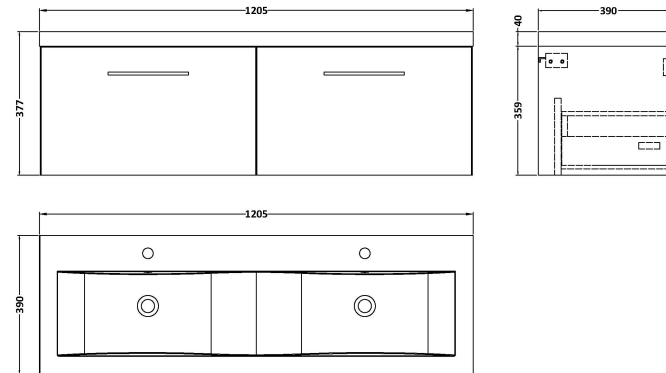

Sales Code: ARN522F

Description: 1200 Wh 2-Drawer Vanity & Double Basin

Packaging Details

Barcode: 5056462669953