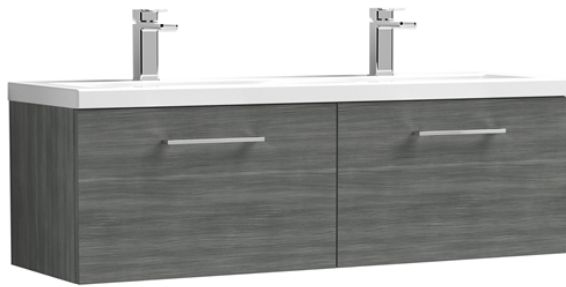

**Sales Code:** ARN522F

**Description:** 1200 Wh 2-Drawer Vanity & Double Basin

**Packaging Details**

Barcode: 5056462669953

**Sales Code:** NVF522N

**Description:** 600 Single Drawer Unit (365 Deep)

### Product Dimensions

Height (mm):	359
Width (mm):	600
Depth (mm):	383
Nett Weight (kg):	13

Sales Code: CBM424

Description: Double Ceramic Basin 1208X392