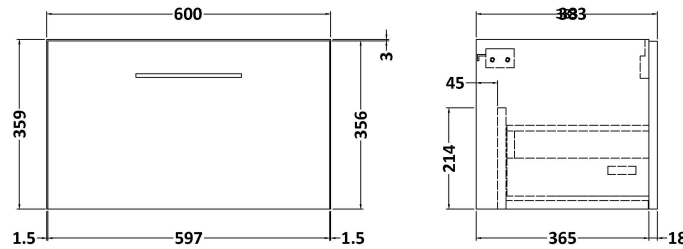

### Product Dimensions

Height (mm):	359
Width (mm):	600
Depth (mm):	383
Nett Weight (kg):	13

### Packaging Dimensions

Height (mm):	391
Width (mm):	632
Depth (mm):	391
Gross Weight (kg):	13.5

### Product Dimensions

Height (mm):	390
Width (mm):	1205
Depth (mm):	175
Nett Weight (kg):	27

### Packaging Dimensions

Height (mm):	205
Width (mm):	1270
Depth (mm):	510
Gross Weight (kg):	27