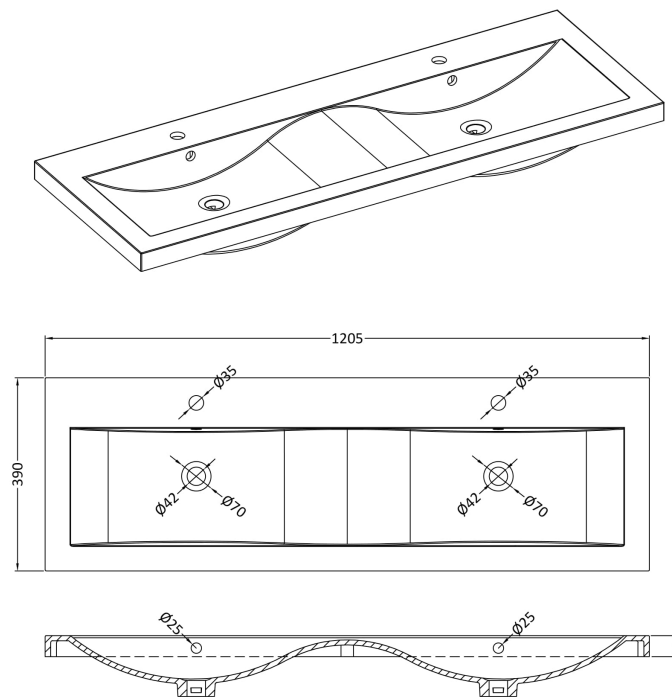

### Product Dimensions

Height (mm):	359
Width (mm):	600
Depth (mm):	383
Nett Weight (kg):	13

### Packaging Dimensions

Height (mm):	391
Width (mm):	632
Depth (mm):	391
Gross Weight (kg):	13.5

### Outer Box Dimensions (If Applicable)

Height (mm):	
Width (mm):	
Depth (mm):	
Gross Weight (kg):	
Barcode:	5056462660837

### Product Dimensions

Height (mm):	390
Width (mm):	1205
Depth (mm):	175
Nett Weight (kg):	27