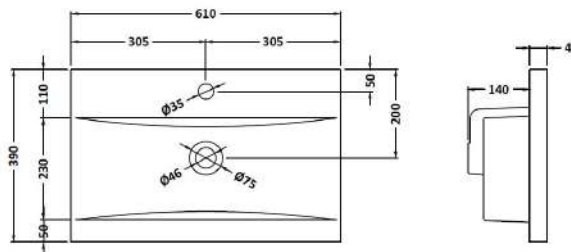

### Product Dimensions

Height (mm):	539
Width (mm):	600
Depth (mm):	383
Nett Weight (kg):	14.2

### Packaging Dimensions

Height (mm):	560
Width (mm):	620
Depth (mm):	405
Gross Weight (kg):	14.7

### Outer Box Dimensions (If Applicable)

Height (mm):	
Width (mm):	
Depth (mm):	
Gross Weight (kg):	
Barcode:	5056462660271

### Product Dimensions

Height (mm):	0
Width (mm):	0
Depth (mm):	0
Nett Weight (kg):	11