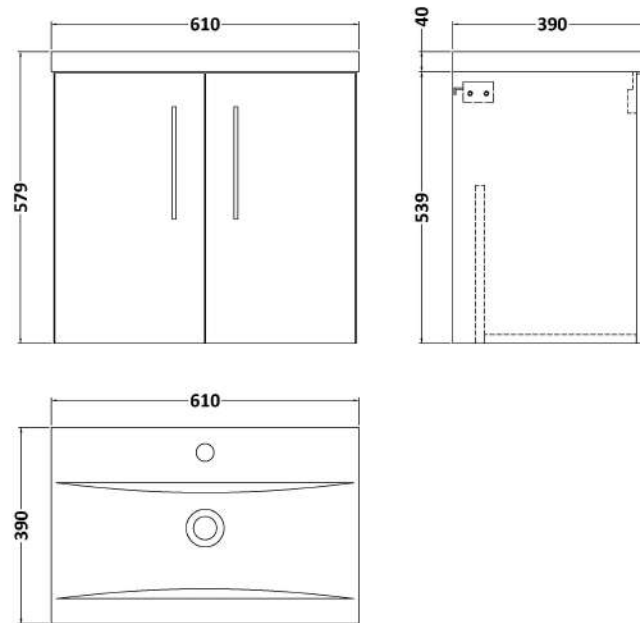

Sales Code: ARN523A

Description: 600 Wh 2-Door Vanity & Basin 1

Packaging Details

Barcode: 5056462668062