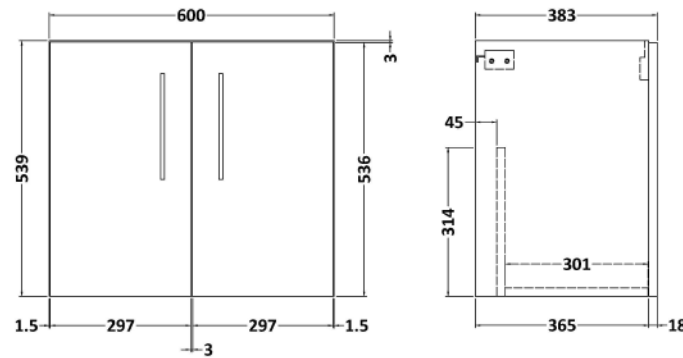

### Product Dimensions

Height (mm):	539
Width (mm):	600
Depth (mm):	383
Nett Weight (kg):	14.2

### Packaging Dimensions

Height (mm):	560
Width (mm):	620
Depth (mm):	405
Gross Weight (kg):	14.7

### Outer Box Dimensions (If Applicable)

Height (mm):	
Width (mm):	
Depth (mm):	
Gross Weight (kg):	
Barcode:	5056462660271

### Packaging Dimensions

Height (mm):	200
Width (mm):	410
Depth (mm):	630
Gross Weight (kg):	11