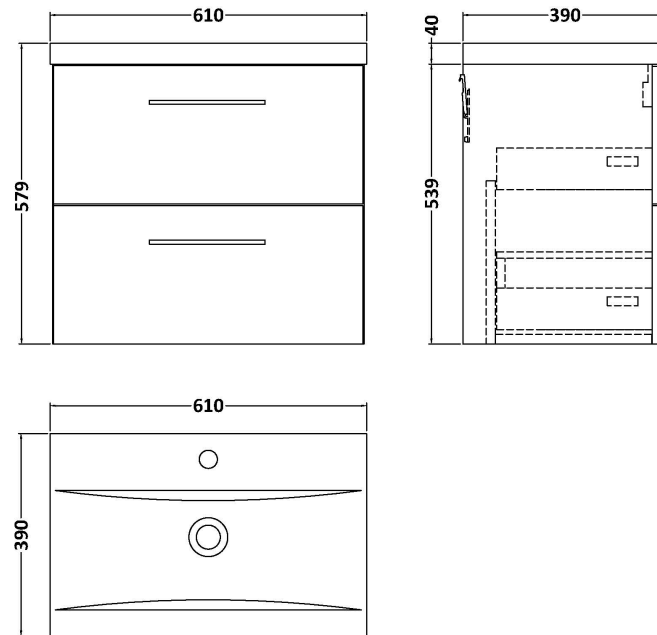

Sales Code: ARN524A

Description: 600 Wh 2-Drawer Vanity & Basin 1

Packaging Details

Barcode: 5056462668482

Sales Code: NVF524N

Description: 600 Wh 2-Drawer Unit (365 Deep)

Product Dimensions

Height (mm):	539
Width (mm):	600
Depth (mm):	383
Nett Weight (kg):	21.5

Packaging Dimensions

Height (mm):	560
Width (mm):	520
Depth (mm):	405
Gross Weight (kg):	22

Packaging Data

Box Colour:	Brown Cardboard Box
Box Qty:	1
Label Size:	100 x 50
Label Colour:	White Label
Label Qty:	2

Outer Box Dimensions (If Applicable)

Height (mm):	
Width (mm):	
Depth (mm):	
Gross Weight (kg):	
Barcode:	5056462660295

Product Details

Country of Origin:	United Kingdom
Fitting Instruction:	No
CE Certification:	N/A
FSC Certified Materials:	Yes
Colour:	Anthracite Woodgrain
Construction Method:	Cam & Wood Dowel
Construction Type:	Rigid
Cabinet Finish:	MFC Textured Woodgrain
Fascia Finish:	MFC Textured Woodgrain
Cabinet Thickness (mm):	18
Fascia Thickness (mm):	18
Drawer Included:	Yes
Drawer Type:	80mm High Metal S/C Inc Galler
No of Shelves:	0
Hinge Type:	Not Applicable
Hinge Included:	Not Applicable
Adjustable Legs:	No, Not Required
Fixings Included:	Yes
Handle Style:	Contemporary
Waste Shroud:	Yes
Handle Included:	Yes, Supplied
Handle Type:	D-Shape

Sales Code: NVM013

Description: 600 Mid-Edged Basin 1 Th

Product Dimensions

Height (mm):	180
Width (mm):	610
Depth (mm):	390
Nett Weight (kg):	11

Packaging Dimensions

Height (mm):	200
Width (mm):	410
Depth (mm):	630
Gross Weight (kg):	11