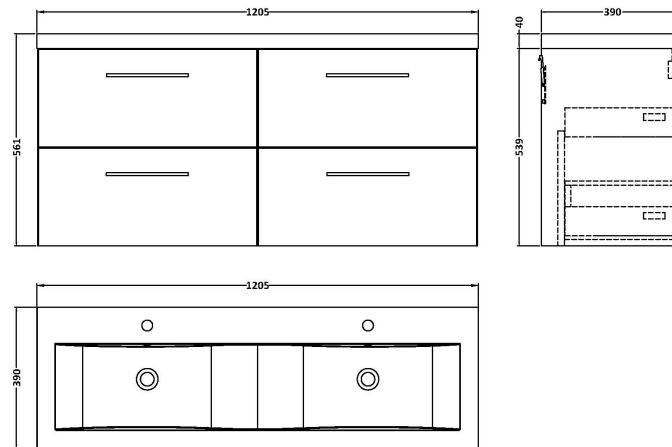

Sales Code: ARN524F

Description: 1200 Wh 4-Drawer Vanity & Double Basin

Packaging Details

Barcode: 5056462670379

Sales Code: NVF524N

Description: 600 Wh 2-Drawer Unit (365 Deep)

Product Dimensions

Height (mm):	539
Width (mm):	600
Depth (mm):	383
Nett Weight (kg):	21.5

Packaging Dimensions

Height (mm):	560
Width (mm):	520
Depth (mm):	405
Gross Weight (kg):	22

Packaging Data

Box Colour:	Brown Cardboard Box
Box Qty:	1
Label Size:	100 x 50
Label Colour:	White Label
Label Qty:	2

Outer Box Dimensions (If Applicable)

Height (mm):	
Width (mm):	
Depth (mm):	
Gross Weight (kg):	
Barcode:	5056462660295

Product Details

Country of Origin:	United Kingdom
Fitting Instruction:	No
CE Certification:	N/A
FSC Certified Materials:	Yes
Colour:	Anthracite Woodgrain
Construction Method:	Cam & Wood Dowel
Construction Type:	Rigid
Cabinet Finish:	MFC Textured Woodgrain
Fascia Finish:	MFC Textured Woodgrain
Cabinet Thickness (mm):	18
Fascia Thickness (mm):	18
Drawer Included:	Yes
Drawer Type:	80mm High Metal S/C Inc Galler
No of Shelves:	0
Hinge Type:	Not Applicable
Hinge Included:	Not Applicable
Adjustable Legs:	No, Not Required
Fixings Included:	Yes
Handle Style:	Contemporary
Waste Shroud:	Yes
Handle Included:	Yes, Supplied
Handle Type:	D-Shape

Sales Code: CBM424

Description: Double Ceramic Basin 1208X392

Product Dimensions

Height (mm):	390
Width (mm):	1205
Depth (mm):	175
Nett Weight (kg):	27

Packaging Dimensions

Height (mm):	205
Width (mm):	1270
Depth (mm):	510
Gross Weight (kg):	27