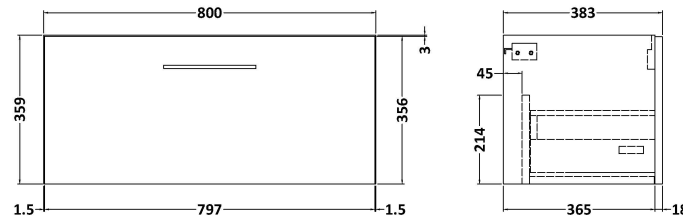

Sales Code: ARN525A

Description: 800 Wh 1-Drawer Vanity & Basin 1

Packaging Details

Barcode: 5056462668901

Sales Code: NVF525N

Description: 800 Single Drawer Unit (365 Deep)

Product Dimensions

Height (mm):	359
Width (mm):	800
Depth (mm):	383
Nett Weight (kg):	17

Packaging Dimensions

Height (mm):	391
Width (mm):	832
Depth (mm):	391
Gross Weight (kg):	17.5

Packaging Data

Box Colour:	Brown Cardboard Box
Box Qty:	1
Label Size:	100 x 50
Label Colour:	White Label
Label Qty:	2

Sales Code: NVM015

Description: 800 Mid Edged Basin 1 Th

Product Dimensions

Height (mm):	180
Width (mm):	810
Depth (mm):	390
Nett Weight (kg):	15

Packaging Dimensions

Height (mm):	210
Width (mm):	410
Depth (mm):	830
Gross Weight (kg):	15

Packaging Data

Box Colour:	Brown Cardboard Box
Box Qty:	1
Label Size:	100 x 50
Label Colour:	White Label
Label Qty:	2

Outer Box Dimensions (If Applicable)

Height (mm):	
Width (mm):	
Depth (mm):	
Gross Weight (kg):	
Barcode:	5055369043422