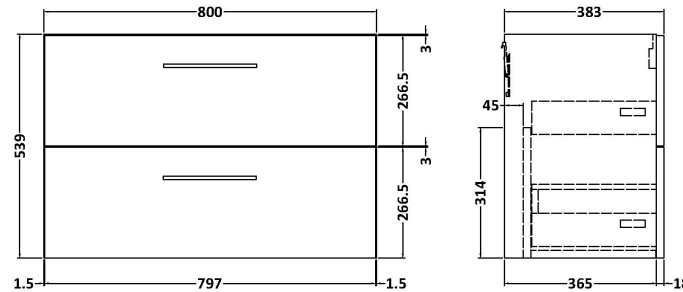

### Product Dimensions

Height (mm):	539
Width (mm):	800
Depth (mm):	383
Nett Weight (kg):	33.5

### Packaging Dimensions

Height (mm):	560
Width (mm):	820
Depth (mm):	405
Gross Weight (kg):	34

### Product Dimensions

Height (mm):	180
Width (mm):	810
Depth (mm):	390
Nett Weight (kg):	15

### Packaging Dimensions

Height (mm):	210
Width (mm):	410
Depth (mm):	830
Gross Weight (kg):	15