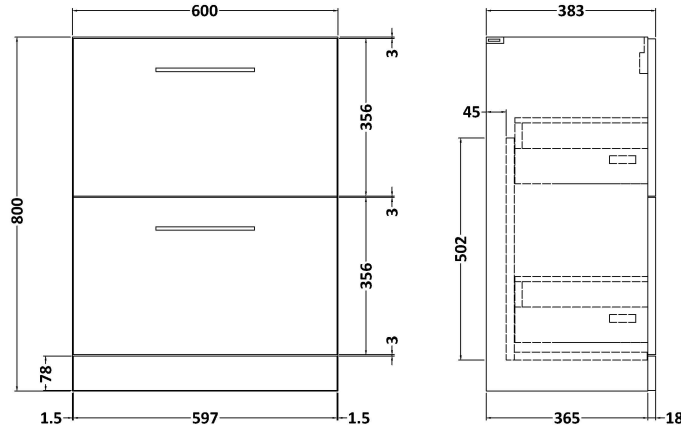

Sales Code: ARN533A

Description: 600 Fs 2-Drawer Vanity & Basin 1

Packaging Details

Barcode: 5056462666860

Sales Code: NVF533N

Description: 600 Fs 2-Drawer Unit (365 Deep)

Product Dimensions

Height (mm):	800
Width (mm):	600
Depth (mm):	383
Nett Weight (kg):	26

Packaging Dimensions

Height (mm):	835
Width (mm):	632
Depth (mm):	391
Gross Weight (kg):	26.5

Packaging Data

Box Colour:	Brown Cardboard Box
Box Qty:	1
Label Size:	100 x 50
Label Colour:	White Label
Label Qty:	2

Outer Box Dimensions (If Applicable)

Height (mm):	
Width (mm):	
Depth (mm):	
Gross Weight (kg):	
Barcode:	5056462660691

Product Details

Country of Origin:	United Kingdom
Fitting Instruction:	No
CE Certification:	N/A
FSC Certified Materials:	Yes
Colour:	Anthracite Woodgrain
Construction Method:	Cam & Wood Dowel
Construction Type:	Rigid
Cabinet Finish:	MFC Textured Woodgrain
Fascia Finish:	MFC Textured Woodgrain
Cabinet Thickness (mm):	18
Fascia Thickness (mm):	18
Drawer Included:	Yes
Drawer Type:	80mm High Metal S/C Inc Galler
No of Shelves:	0
Hinge Type:	Not Applicable
Hinge Included:	Not Applicable
Adjustable Legs:	No, Not Required
Fixings Included:	Yes
Handle Style:	Contemporary
Waste Shroud:	Yes
Handle Included:	Yes, Supplied
Handle Type:	D-Shape

Sales Code: NVM013

Description: 600 Mid-Edged Basin 1 Th

Product Dimensions

Height (mm):	180
Width (mm):	610
Depth (mm):	390
Nett Weight (kg):	11

Packaging Dimensions

Height (mm):	200
Width (mm):	410
Depth (mm):	630
Gross Weight (kg):	11