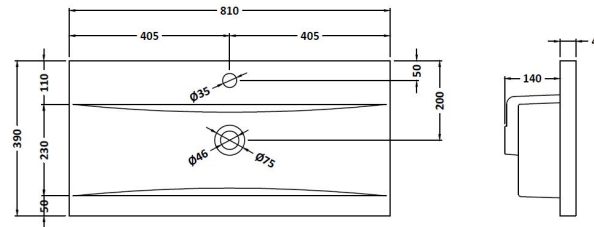

### Packaging Dimensions

Height (mm):	835
Width (mm):	832
Depth (mm):	391
Gross Weight (kg):	32

### Outer Box Dimensions (If Applicable)

Height (mm):	
Width (mm):	
Depth (mm):	
Gross Weight (kg):	
Barcode:	5056462660769

### Product Dimensions

Height (mm):	180
Width (mm):	810
Depth (mm):	390
Nett Weight (kg):	15

### Packaging Dimensions

Height (mm):	210
Width (mm):	410
Depth (mm):	830
Gross Weight (kg):	15