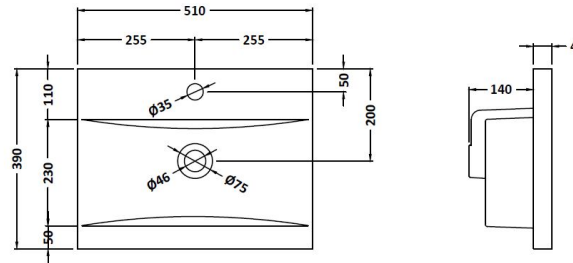

Packaging Dimensions

Height (mm):	835
Width (mm):	520
Depth (mm):	375
Gross Weight (kg):	17.5

Packaging Data

Box Colour:	Brown Cardboard Box
Box Qty:	1
Label Size:	100 x 50
Label Colour:	White Label
Label Qty:	2

Outer Box Dimensions (If Applicable)

Height (mm):	
Width (mm):	
Depth (mm):	
Gross Weight (kg):	
Barcode:	5056462660189

Product Details

Country of Origin:	United Kingdom
Fitting Instruction:	No
CE Certification:	N/A
FSC Certified Materials:	Yes
Colour:	Black Woodgrain
Construction Method:	Cam & Wood Dowel
Construction Type:	Rigid
Cabinet Finish:	MFC Textured Woodgrain
Fascia Finish:	MFC Textured Woodgrain
Cabinet Thickness (mm):	18
Fascia Thickness (mm):	18
Drawer Included:	No
Drawer Type:	Not Applicable
No of Shelves:	1
Hinge Type:	95 Degree Clip-On Soft Close
Hinge Included:	Yes, Supplied
Adjustable Legs:	No, Not Required
Fixings Included:	Yes
Handle Style:	Contemporary
Waste Shroud:	No
Handle Included:	Yes, Supplied
Handle Type:	D-Shape

Sales Code: NVM012

Description: 500 Mid-Edged Basin 1 Th

Product Dimensions

Height (mm):	180
Width (mm):	510
Depth (mm):	390
Nett Weight (kg):	10.54

Packaging Dimensions

Height (mm):	210
Width (mm):	410
Depth (mm):	530
Gross Weight (kg):	10.54

Packaging Data

Box Colour:	Brown Cardboard Box - Printed
Box Qty:	1
Label Size:	100 x 50
Label Colour:	White Label
Label Qty:	2

Outer Box Dimensions (If Applicable)

Height (mm):	
Width (mm):	
Depth (mm):	
Gross Weight (kg):	
Barcode:	5055369043446