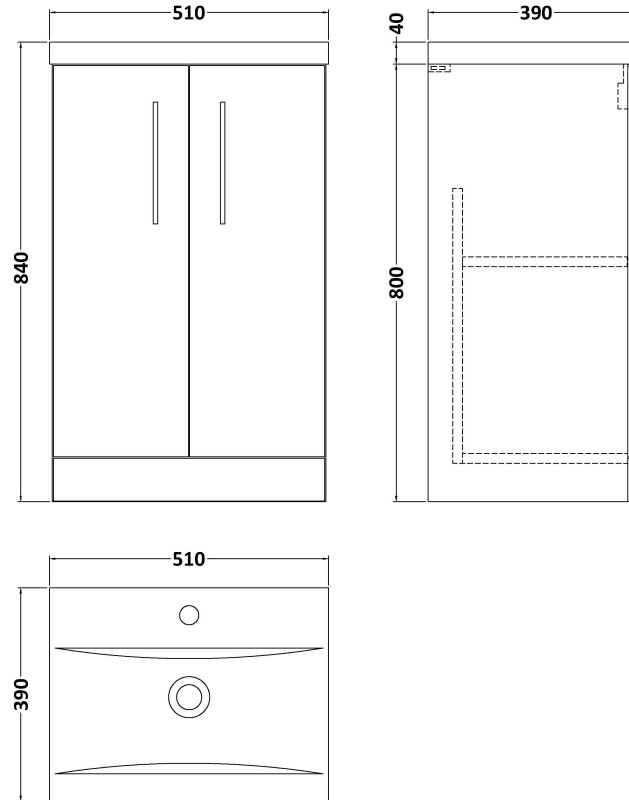

Sales Code: ARN601A

Description: 500 Fs 2-Door Vanity & Basin 1

Packaging Details

Barcode: 5056462615769

Sales Code: NVF601N

Description: 500 Fs 2-Door Unit (365 Deep)

Product Dimensions

Height (mm):	800
Width (mm):	500
Depth (mm):	383
Nett Weight (kg):	17

Packaging Dimensions

Height (mm):	835
Width (mm):	520
Depth (mm):	375
Gross Weight (kg):	17.5

Packaging Data

Box Colour:	Brown Cardboard Box
Box Qty:	1
Label Size:	100 x 50
Label Colour:	White Label
Label Qty:	2

Outer Box Dimensions (If Applicable)

Height (mm):	
Width (mm):	
Depth (mm):	
Gross Weight (kg):	
Barcode:	5056462660189

Product Details

Country of Origin:	United Kingdom
Fitting Instruction:	No
CE Certification:	N/A
FSC Certified Materials:	Yes
Colour:	Black Woodgrain
Construction Method:	Cam & Wood Dowel
Construction Type:	Rigid
Cabinet Finish:	MFC Textured Woodgrain
Fascia Finish:	MFC Textured Woodgrain
Cabinet Thickness (mm):	18
Fascia Thickness (mm):	18
Drawer Included:	No
Drawer Type:	Not Applicable
No of Shelves:	1
Hinge Type:	95 Degree Clip-On Soft Close
Hinge Included:	Yes, Supplied
Adjustable Legs:	No, Not Required
Fixings Included:	Yes
Handle Style:	Contemporary
Waste Shroud:	No
Handle Included:	Yes, Supplied
Handle Type:	D-Shape

Sales Code: NVM012

Description: 500 Mid-Edged Basin 1 Th

Product Dimensions

Height (mm):	180
Width (mm):	510
Depth (mm):	390
Nett Weight (kg):	10.54

Packaging Dimensions

Height (mm):	210
Width (mm):	410
Depth (mm):	530
Gross Weight (kg):	10.54