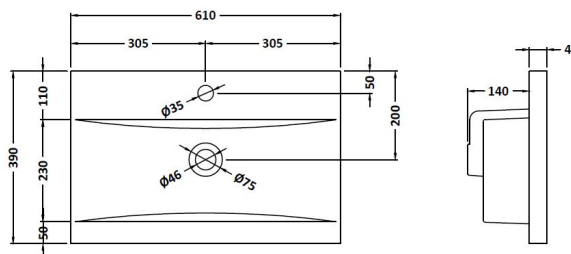

**Packaging Dimensions**

Height (mm):	835
Width (mm):	620
Depth (mm):	375
Gross Weight (kg):	20

**Packaging Data**

Box Colour:	Brown Cardboard Box
Box Qty:	1
Label Size:	100 x 50
Label Colour:	White Label
Label Qty:	2

**Outer Box Dimensions (If Applicable)**

Height (mm):	
Width (mm):	
Depth (mm):	
Gross Weight (kg):	
Barcode:	5056462660202

**Product Details**

Country of Origin:	United Kingdom
Fitting Instruction:	No
CE Certification:	N/A
FSC Certified Materials:	Yes
Colour:	Black Woodgrain
Construction Method:	Cam & Wood Dowel
Construction Type:	Rigid
Cabinet Finish:	MFC Textured Woodgrain
Fascia Finish:	MFC Textured Woodgrain
Cabinet Thickness (mm):	18
Fascia Thickness (mm):	18
Drawer Included:	No
Drawer Type:	Not Applicable
No of Shelves:	1
Hinge Type:	95 Degree Clip-On Soft Close
Hinge Included:	Yes, Supplied
Adjustable Legs:	No, Not Required
Fixings Included:	Yes
Handle Style:	Contemporary
Waste Shroud:	No
Handle Included:	Yes, Supplied
Handle Type:	D-Shape

### Product Dimensions

Height (mm):	180
Width (mm):	610
Depth (mm):	390
Nett Weight (kg):	11

### Packaging Dimensions

Height (mm):	200
Width (mm):	410
Depth (mm):	630
Gross Weight (kg):	11