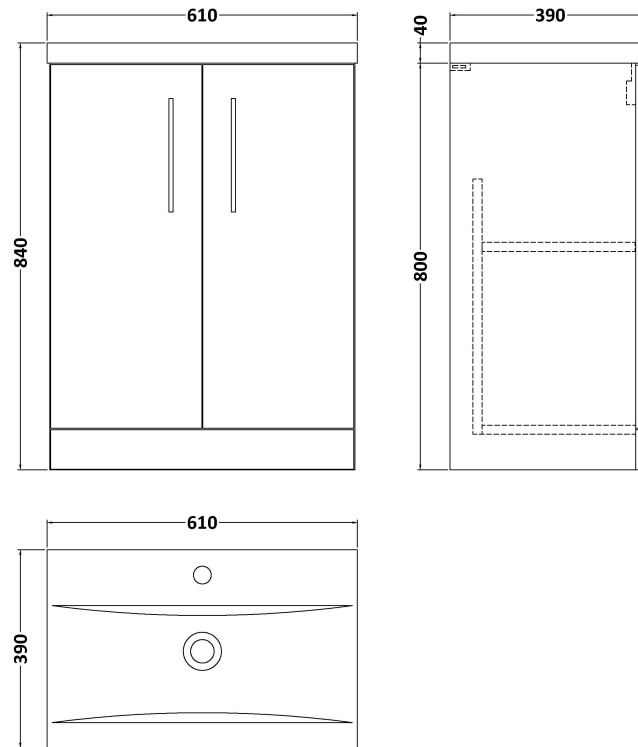

### Packaging Details

Barcode: 5056462614915

**Sales Code:** NVF603N

**Description:** 600 Fs 2-Door Unit (365 Deep)

**Product Dimensions**

Height (mm):	800
Width (mm):	600
Depth (mm):	383
Nett Weight (kg):	19.5

**Packaging Dimensions**

Height (mm):	835
Width (mm):	620
Depth (mm):	375
Gross Weight (kg):	20

**Packaging Data**

Box Colour:	Brown Cardboard Box
Box Qty:	1
Label Size:	100 x 50
Label Colour:	White Label
Label Qty:	2

### Product Dimensions

Height (mm):	180
Width (mm):	610
Depth (mm):	390
Nett Weight (kg):	11

### Packaging Dimensions

Height (mm):	200
Width (mm):	410
Depth (mm):	630
Gross Weight (kg):	11