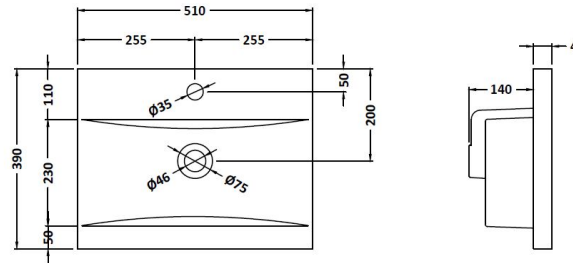

Packaging Dimensions

Height (mm):	560
Width (mm):	520
Depth (mm):	405
Gross Weight (kg):	13.1

Packaging Data

Box Colour:	Brown Cardboard Box
Box Qty:	1
Label Size:	100 x 50
Label Colour:	White Label
Label Qty:	2

Outer Box Dimensions (If Applicable)

Height (mm):	
Width (mm):	
Depth (mm):	
Gross Weight (kg):	
Barcode:	5056462660240

Product Details

Country of Origin:	United Kingdom
Fitting Instruction:	No
CE Certification:	N/A
FSC Certified Materials:	Yes
Colour:	Black Woodgrain
Construction Method:	Cam & Wood Dowel
Construction Type:	Rigid
Cabinet Finish:	MFC Textured Woodgrain
Fascia Finish:	MFC Textured Woodgrain
Cabinet Thickness (mm):	18
Fascia Thickness (mm):	18
Drawer Included:	No
Drawer Type:	Not Applicable
No of Shelves:	0
Hinge Type:	95 Degree Clip-On Soft Close
Hinge Included:	Yes, Supplied
Adjustable Legs:	No, Not Required
Fixings Included:	Yes
Handle Style:	Contemporary
Waste Shroud:	No
Handle Included:	Yes, Supplied
Handle Type:	D-Shape

Sales Code: NVM012

Description: 500 Mid-Edged Basin 1 Th

Product Dimensions

Height (mm):	180
Width (mm):	510
Depth (mm):	390
Nett Weight (kg):	10.54

Packaging Dimensions

Height (mm):	210
Width (mm):	410
Depth (mm):	530
Gross Weight (kg):	10.54

Packaging Data

Box Colour:	Brown Cardboard Box - Printed
Box Qty:	1
Label Size:	100 x 50
Label Colour:	White Label
Label Qty:	2

Outer Box Dimensions (If Applicable)

Height (mm):	
Width (mm):	
Depth (mm):	
Gross Weight (kg):	
Barcode:	5055369043446