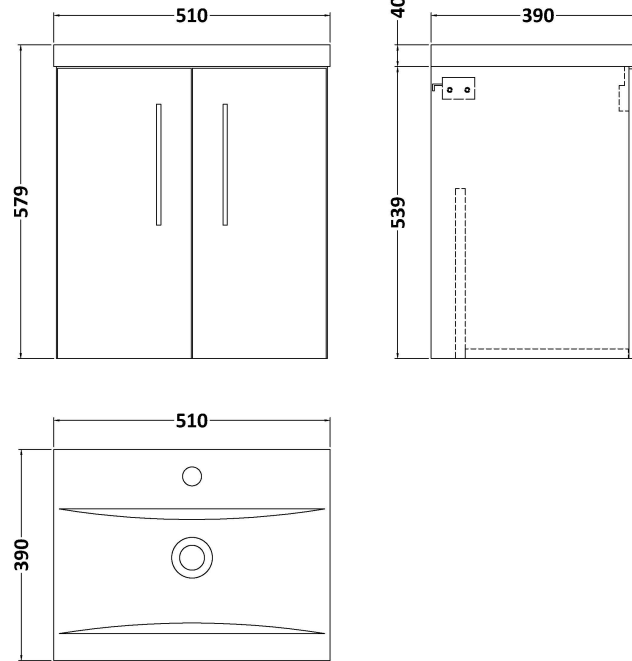

Sales Code: ARN621A

Description: 500 Wh 2-Door Vanity & Basin 1

Packaging Details

Barcode: 5056462667256

Sales Code: NVF621N

Description: 500 Wh 2-Door Unit (365 Deep)

Product Dimensions

Height (mm):	540
Width (mm):	500
Depth (mm):	383
Nett Weight (kg):	12.6

Packaging Dimensions

Height (mm):	560
Width (mm):	520
Depth (mm):	405
Gross Weight (kg):	13.1

Packaging Data

Box Colour:	Brown Cardboard Box
Box Qty:	1
Label Size:	100 x 50
Label Colour:	White Label
Label Qty:	2

Outer Box Dimensions (If Applicable)

Height (mm):	
Width (mm):	
Depth (mm):	
Gross Weight (kg):	
Barcode:	5056462660240

Product Details

Country of Origin:	United Kingdom
Fitting Instruction:	No
CE Certification:	N/A
FSC Certified Materials:	Yes
Colour:	Black Woodgrain
Construction Method:	Cam & Wood Dowel
Construction Type:	Rigid
Cabinet Finish:	MFC Textured Woodgrain
Fascia Finish:	MFC Textured Woodgrain
Cabinet Thickness (mm):	18
Fascia Thickness (mm):	18
Drawer Included:	No
Drawer Type:	Not Applicable
No of Shelves:	0
Hinge Type:	95 Degree Clip-On Soft Close
Hinge Included:	Yes, Supplied
Adjustable Legs:	No, Not Required
Fixings Included:	Yes
Handle Style:	Contemporary
Waste Shroud:	No
Handle Included:	Yes, Supplied
Handle Type:	D-Shape

Sales Code: NVM012

Description: 500 Mid-Edged Basin 1 Th

Product Dimensions

Height (mm):	180
Width (mm):	510
Depth (mm):	390
Nett Weight (kg):	10.54

Packaging Dimensions

Height (mm):	210
Width (mm):	410
Depth (mm):	530
Gross Weight (kg):	10.54