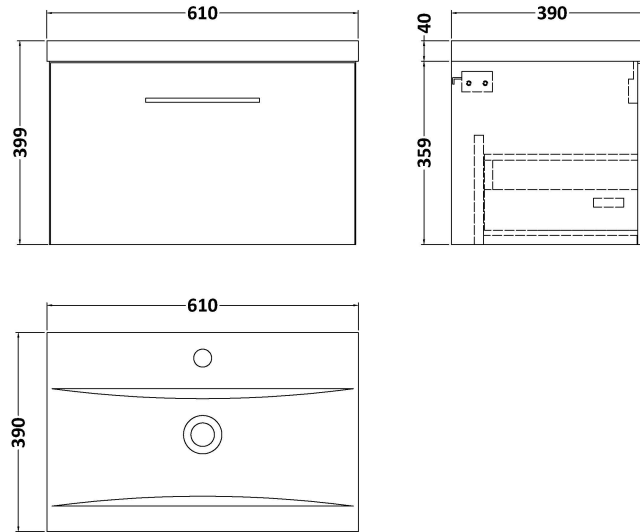

Sales Code: ARN622A

Description: 600 Wh 1-Drawer Vanity & Basin 1

Packaging Details

Barcode: 5056462667584