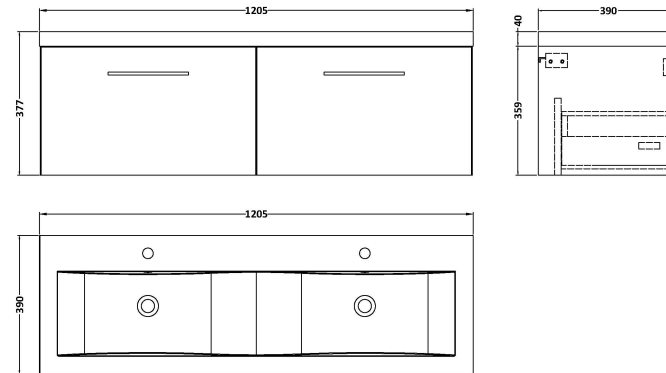

Sales Code: ARN622F

Description: 1200 Wh 2-Drawer Vanity & Double Basin

Packaging Details

Barcode: 5056462669984

Sales Code: NVF622N

Description: 600 Single Drawer Unit (365 Deep)

Product Dimensions

Height (mm):	359
Width (mm):	600
Depth (mm):	383
Nett Weight (kg):	13

Packaging Dimensions

Height (mm):	391
Width (mm):	632
Depth (mm):	391
Gross Weight (kg):	13.5

Packaging Data

Box Colour:	Brown Cardboard Box
Box Qty:	1
Label Size:	100 x 50
Label Colour:	White Label
Label Qty:	2

Outer Box Dimensions (If Applicable)

Height (mm):	
Width (mm):	
Depth (mm):	
Gross Weight (kg):	
Barcode:	5056462660820

Product Details

Country of Origin:	United Kingdom
Fitting Instruction:	No
CE Certification:	N/A
FSC Certified Materials:	Yes
Colour:	Black Woodgrain
Construction Method:	Cam & Wood Dowel
Construction Type:	Rigid
Cabinet Finish:	MFC Textured Woodgrain
Fascia Finish:	MFC Textured Woodgrain
Cabinet Thickness (mm):	18
Fascia Thickness (mm):	18
Drawer Included:	Yes
Drawer Type:	80mm High Metal S/C Inc Galler
No of Shelves:	0
Hinge Type:	Not Applicable
Hinge Included:	Not Applicable
Adjustable Legs:	No, Not Required
Fixings Included:	Yes
Handle Style:	Contemporary
Waste Shroud:	Yes
Handle Included:	Yes, Supplied
Handle Type:	D-Shape

Sales Code: CBM424

Description: Double Ceramic Basin 1208X392

Product Dimensions

Height (mm):	390
Width (mm):	1205
Depth (mm):	175
Nett Weight (kg):	27

Packaging Dimensions

Height (mm):	205
Width (mm):	1270
Depth (mm):	510
Gross Weight (kg):	27