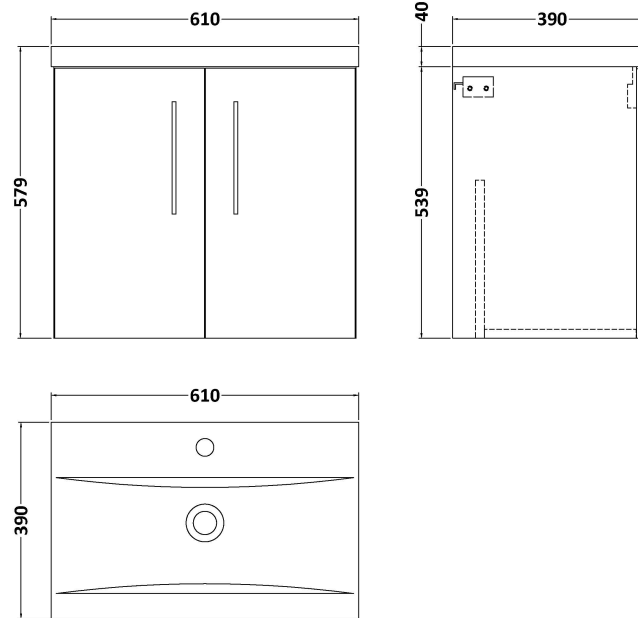

Sales Code: ARN623A

Description: 600 Wh 2-Door Vanity & Basin 1

Packaging Details

Barcode: 5056462668000

Sales Code: NVF623N

Description: 600 Wh 2-Door Unit (365 Deep)

Product Dimensions

Height (mm):	540
Width (mm):	600
Depth (mm):	383
Nett Weight (kg):	14.2

Packaging Dimensions

Height (mm):	560
Width (mm):	620
Depth (mm):	405
Gross Weight (kg):	14.7

Packaging Data

Box Colour:	Brown Cardboard Box
Box Qty:	1
Label Size:	100 x 50
Label Colour:	White Label
Label Qty:	2

Outer Box Dimensions (If Applicable)

Height (mm):	
Width (mm):	
Depth (mm):	
Gross Weight (kg):	
Barcode:	5056462660264

Product Details

Country of Origin:	United Kingdom
Fitting Instruction:	No
CE Certification:	N/A
FSC Certified Materials:	Yes
Colour:	Black Woodgrain
Construction Method:	Cam & Wood Dowel
Construction Type:	Rigid
Cabinet Finish:	MFC Textured Woodgrain
Fascia Finish:	MFC Textured Woodgrain
Cabinet Thickness (mm):	18
Fascia Thickness (mm):	18
Drawer Included:	No
Drawer Type:	Not Applicable
No of Shelves:	0
Hinge Type:	95 Degree Clip-On Soft Close
Hinge Included:	Yes, Supplied
Adjustable Legs:	No, Not Required
Fixings Included:	Yes
Handle Style:	Contemporary
Waste Shroud:	No
Handle Included:	Yes, Supplied
Handle Type:	D-Shape

Sales Code: NVM013

Description: 600 Mid-Edged Basin 1 Th

Product Dimensions

Height (mm):	180
Width (mm):	610
Depth (mm):	390
Nett Weight (kg):	11

Packaging Dimensions

Height (mm):	200
Width (mm):	410
Depth (mm):	630
Gross Weight (kg):	11