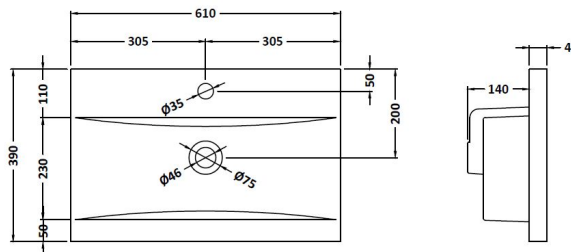

Packaging Dimensions

Height (mm):	560
Width (mm):	620
Depth (mm):	405
Gross Weight (kg):	14.7

Packaging Data

Box Colour:	Brown Cardboard Box
Box Qty:	1
Label Size:	100 x 50
Label Colour:	White Label
Label Qty:	2

Outer Box Dimensions (If Applicable)

Height (mm):	
Width (mm):	
Depth (mm):	
Gross Weight (kg):	
Barcode:	5056462660264

Product Details

Country of Origin:	United Kingdom
Fitting Instruction:	No
CE Certification:	N/A
FSC Certified Materials:	Yes
Colour:	Black Woodgrain
Construction Method:	Cam & Wood Dowel
Construction Type:	Rigid
Cabinet Finish:	MFC Textured Woodgrain
Fascia Finish:	MFC Textured Woodgrain
Cabinet Thickness (mm):	18
Fascia Thickness (mm):	18
Drawer Included:	No
Drawer Type:	Not Applicable
No of Shelves:	0
Hinge Type:	95 Degree Clip-On Soft Close
Hinge Included:	Yes, Supplied
Adjustable Legs:	No, Not Required
Fixings Included:	Yes
Handle Style:	Contemporary
Waste Shroud:	No
Handle Included:	Yes, Supplied
Handle Type:	D-Shape

Sales Code: NVM013

Description: 600 Mid-Edged Basin 1 Th

Product Dimensions

Height (mm):	180
Width (mm):	610
Depth (mm):	390
Nett Weight (kg):	11

Packaging Dimensions

Height (mm):	200
Width (mm):	410
Depth (mm):	630
Gross Weight (kg):	11

Packaging Data

Box Colour:	Brown Cardboard Box - Printed
Box Qty:	1
Label Size:	100 x 50
Label Colour:	White Label
Label Qty:	2

Outer Box Dimensions (If Applicable)

Height (mm):	
Width (mm):	
Depth (mm):	
Gross Weight (kg):	
Barcode:	5055369043415