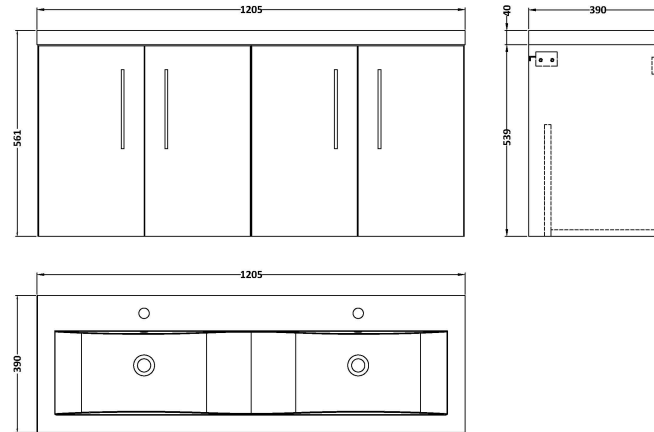

Sales Code: ARN623F

Description: 1200 Wh 4-Door Vanity & Double Basin

Packaging Details

Barcode: 5056462670195

Sales Code: NVF623N

Description: 600 Wh 2-Door Unit (365 Deep)

Product Dimensions

Height (mm):	540
Width (mm):	600
Depth (mm):	383
Nett Weight (kg):	14.2

Packaging Dimensions

Height (mm):	560
Width (mm):	620
Depth (mm):	405
Gross Weight (kg):	14.7

Packaging Data

Box Colour:	Brown Cardboard Box
Box Qty:	1
Label Size:	100 x 50
Label Colour:	White Label
Label Qty:	2

Outer Box Dimensions (If Applicable)

Height (mm):	
Width (mm):	
Depth (mm):	
Gross Weight (kg):	
Barcode:	5056462660264

Product Details

Country of Origin:	United Kingdom
Fitting Instruction:	No
CE Certification:	N/A
FSC Certified Materials:	Yes
Colour:	Black Woodgrain
Construction Method:	Cam & Wood Dowel
Construction Type:	Rigid
Cabinet Finish:	MFC Textured Woodgrain
Fascia Finish:	MFC Textured Woodgrain
Cabinet Thickness (mm):	18
Fascia Thickness (mm):	18
Drawer Included:	No
Drawer Type:	Not Applicable
No of Shelves:	0
Hinge Type:	95 Degree Clip-On Soft Close
Hinge Included:	Yes, Supplied
Adjustable Legs:	No, Not Required
Fixings Included:	Yes
Handle Style:	Contemporary
Waste Shroud:	No
Handle Included:	Yes, Supplied
Handle Type:	D-Shape

Sales Code: CBM424

Description: Double Ceramic Basin 1208X392

Product Dimensions

Height (mm):	390
Width (mm):	1205
Depth (mm):	175
Nett Weight (kg):	27

Packaging Dimensions

Height (mm):	205
Width (mm):	1270
Depth (mm):	510
Gross Weight (kg):	27