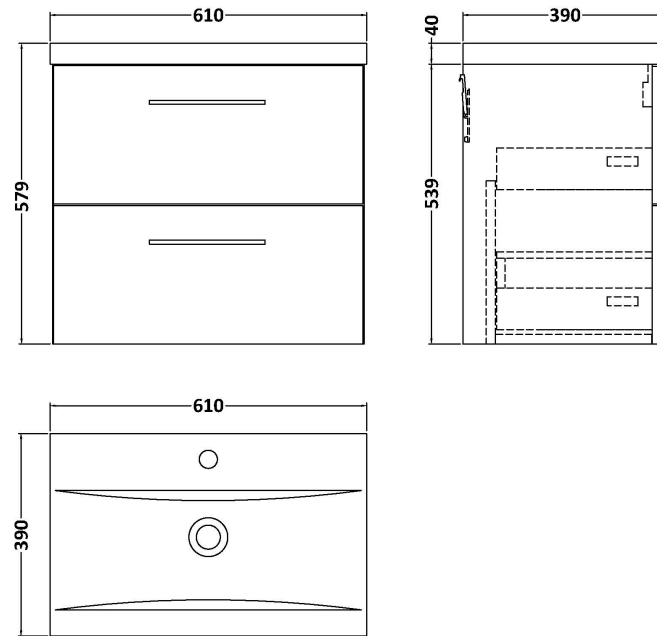

### Packaging Details

Barcode: 5056462668420

**Sales Code:** NVF624N

**Description:** 600 Wh 2-Drawer Unit (365 Deep)

**Product Dimensions**

Height (mm):	540
Width (mm):	600
Depth (mm):	383
Nett Weight (kg):	21.5

**Packaging Dimensions**

Height (mm):	560
Width (mm):	520
Depth (mm):	405
Gross Weight (kg):	22

**Packaging Data**

Box Colour:	Brown Cardboard Box
Box Qty:	1
Label Size:	100 x 50
Label Colour:	White Label
Label Qty:	2

### Product Dimensions

Height (mm):	180
Width (mm):	610
Depth (mm):	390
Nett Weight (kg):	11

### Packaging Dimensions

Height (mm):	200
Width (mm):	410
Depth (mm):	630
Gross Weight (kg):	11