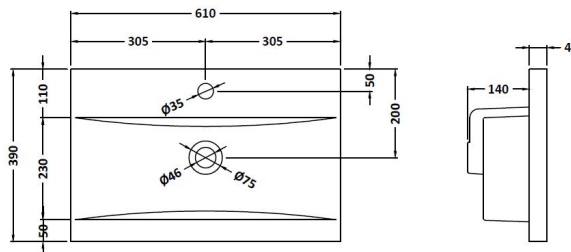

**Packaging Dimensions**

Height (mm):	560
Width (mm):	520
Depth (mm):	405
Gross Weight (kg):	22

**Packaging Data**

Box Colour:	Brown Cardboard Box
Box Qty:	1
Label Size:	100 x 50
Label Colour:	White Label
Label Qty:	2

### Product Dimensions

Height (mm):	180
Width (mm):	610
Depth (mm):	390
Nett Weight (kg):	11

### Packaging Dimensions

Height (mm):	200
Width (mm):	410
Depth (mm):	630
Gross Weight (kg):	11

### Outer Box Dimensions (If Applicable)

Height (mm):	
Width (mm):	
Depth (mm):	
Gross Weight (kg):	
Barcode:	5055369043415