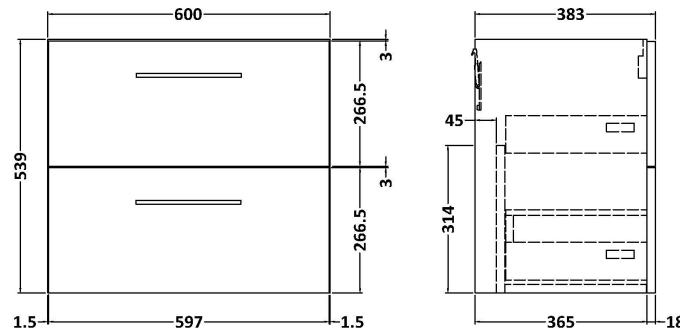

### Packaging Details

Barcode: 5056462668420

**Sales Code:** NVF624N

**Description:** 600 Wh 2-Drawer Unit (365 Deep)

**Product Dimensions**

Height (mm):	540
Width (mm):	600
Depth (mm):	383
Nett Weight (kg):	21.5

**Packaging Dimensions**

Height (mm):	560
Width (mm):	520
Depth (mm):	405
Gross Weight (kg):	22

**Packaging Data**

Box Colour:	Brown Cardboard Box
Box Qty:	1
Label Size:	100 x 50
Label Colour:	White Label
Label Qty:	2

### Product Dimensions

Height (mm):	180
Width (mm):	610
Depth (mm):	390
Nett Weight (kg):	11

### Packaging Dimensions

Height (mm):	200
Width (mm):	410
Depth (mm):	630
Gross Weight (kg):	11