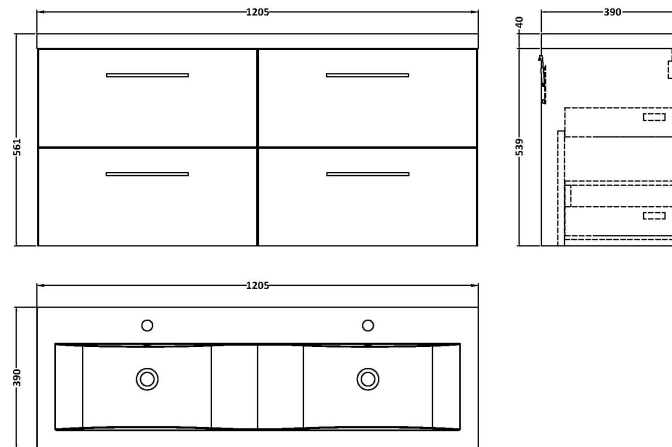

Sales Code: ARN624F

Description: 1200 Wh 4-Drawer Vanity & Double Basin

Packaging Details

Barcode: 5056462670409

Sales Code: NVF624N

Description: 600 Wh 2-Drawer Unit (365 Deep)

Product Dimensions

Height (mm):	540
Width (mm):	600
Depth (mm):	383
Nett Weight (kg):	21.5

Packaging Dimensions

Height (mm):	560
Width (mm):	520
Depth (mm):	405
Gross Weight (kg):	22

Packaging Data

Box Colour:	Brown Cardboard Box
Box Qty:	1
Label Size:	100 x 50
Label Colour:	White Label
Label Qty:	2

Outer Box Dimensions (If Applicable)

Height (mm):	
Width (mm):	
Depth (mm):	
Gross Weight (kg):	
Barcode:	5056462660288

Product Details

Country of Origin:	United Kingdom
Fitting Instruction:	No
CE Certification:	N/A
FSC Certified Materials:	Yes
Colour:	Black Woodgrain
Construction Method:	Cam & Wood Dowel
Construction Type:	Rigid
Cabinet Finish:	MFC Textured Woodgrain
Fascia Finish:	MFC Textured Woodgrain
Cabinet Thickness (mm):	18
Fascia Thickness (mm):	18
Drawer Included:	Yes
Drawer Type:	80mm High Metal S/C Inc Galler
No of Shelves:	0
Hinge Type:	Not Applicable
Hinge Included:	Not Applicable
Adjustable Legs:	No, Not Required
Fixings Included:	Yes
Handle Style:	Contemporary
Waste Shroud:	Yes
Handle Included:	Yes, Supplied
Handle Type:	D-Shape

Sales Code: CBM424

Description: Double Ceramic Basin 1208X392

Product Dimensions

Height (mm):	390
Width (mm):	1205
Depth (mm):	175
Nett Weight (kg):	27

Packaging Dimensions

Height (mm):	205
Width (mm):	1270
Depth (mm):	510
Gross Weight (kg):	27