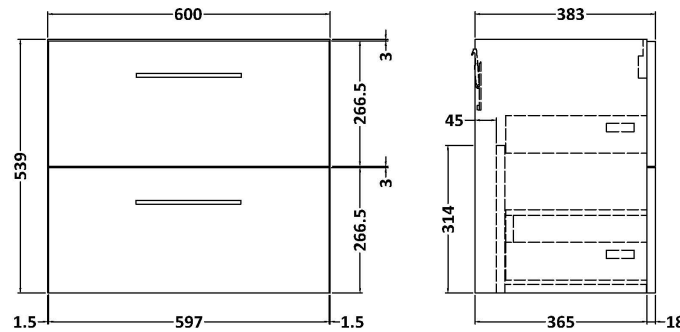

Sales Code: ARN624F

Description: 1200 Wh 4-Drawer Vanity & Double Basin

Packaging Details

Barcode: 5056462670409

Sales Code: NVF624N

Description: 600 Wh 2-Drawer Unit (365 Deep)

Product Dimensions

Height (mm):	540
Width (mm):	600
Depth (mm):	383
Nett Weight (kg):	21.5

Packaging Dimensions

Height (mm):	560
Width (mm):	520
Depth (mm):	405
Gross Weight (kg):	22

Packaging Data

Box Colour:	Brown Cardboard Box
Box Qty:	1
Label Size:	100 x 50
Label Colour:	White Label
Label Qty:	2

Sales Code: CBM424

Description: Double Ceramic Basin 1208X392

Product Dimensions

Height (mm):	390
Width (mm):	1205
Depth (mm):	175
Nett Weight (kg):	27

Packaging Dimensions

Height (mm):	205
Width (mm):	1270
Depth (mm):	510
Gross Weight (kg):	27

Packaging Data

Box Colour:	Brown Cardboard Box - Printed
Box Qty:	1
Label Size:	100 x 50
Label Colour:	White Label
Label Qty:	2

Outer Box Dimensions (If Applicable)

Height (mm):	
Width (mm):	
Depth (mm):	
Gross Weight (kg):	
Barcode:	5056211875826