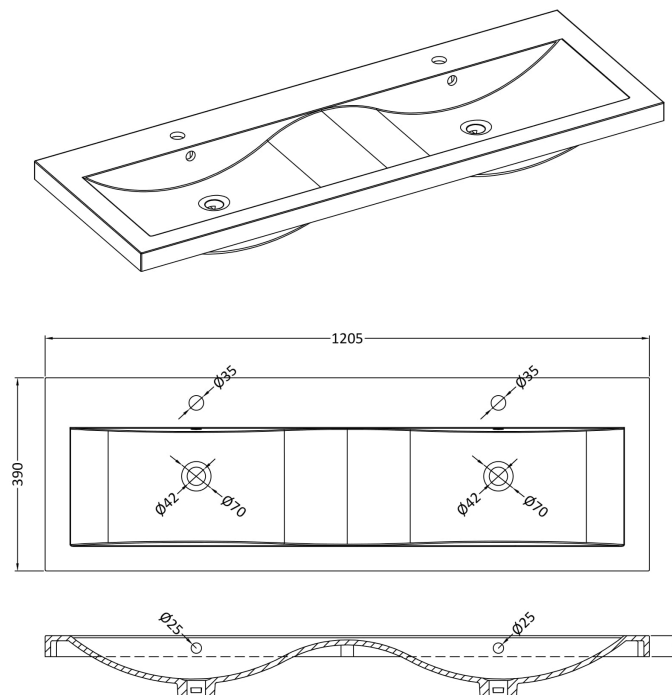

Packaging Dimensions

Height (mm):	560
Width (mm):	520
Depth (mm):	405
Gross Weight (kg):	22

Packaging Data

Box Colour:	Brown Cardboard Box
Box Qty:	1
Label Size:	100 x 50
Label Colour:	White Label
Label Qty:	2

Outer Box Dimensions (If Applicable)

Height (mm):	
Width (mm):	
Depth (mm):	
Gross Weight (kg):	
Barcode:	5056462660288

Product Details

Country of Origin:	United Kingdom
Fitting Instruction:	No
CE Certification:	N/A
FSC Certified Materials:	Yes
Colour:	Black Woodgrain
Construction Method:	Cam & Wood Dowel
Construction Type:	Rigid
Cabinet Finish:	MFC Textured Woodgrain
Fascia Finish:	MFC Textured Woodgrain
Cabinet Thickness (mm):	18
Fascia Thickness (mm):	18
Drawer Included:	Yes
Drawer Type:	80mm High Metal S/C Inc Galler
No of Shelves:	0
Hinge Type:	Not Applicable
Hinge Included:	Not Applicable
Adjustable Legs:	No, Not Required
Fixings Included:	Yes
Handle Style:	Contemporary
Waste Shroud:	Yes
Handle Included:	Yes, Supplied
Handle Type:	D-Shape

Sales Code: CBM424

Description: Double Ceramic Basin 1208X392

Product Dimensions

Height (mm):	390
Width (mm):	1205
Depth (mm):	175
Nett Weight (kg):	27

Packaging Dimensions

Height (mm):	205
Width (mm):	1270
Depth (mm):	510
Gross Weight (kg):	27

Packaging Data

Box Colour:	Brown Cardboard Box - Printed
Box Qty:	1
Label Size:	100 x 50
Label Colour:	White Label
Label Qty:	2

Outer Box Dimensions (If Applicable)

Height (mm):	
Width (mm):	
Depth (mm):	
Gross Weight (kg):	
Barcode:	5056211875826