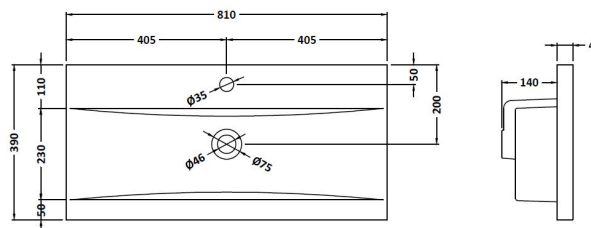

Packaging Dimensions

Height (mm):	391
Width (mm):	832
Depth (mm):	391
Gross Weight (kg):	17.5

Packaging Data

Box Colour:	Brown Cardboard Box
Box Qty:	1
Label Size:	100 x 50
Label Colour:	White Label
Label Qty:	2

Outer Box Dimensions (If Applicable)

Height (mm):	
Width (mm):	
Depth (mm):	
Gross Weight (kg):	
Barcode:	5056462660899

Product Details

Country of Origin:	United Kingdom
Fitting Instruction:	No
CE Certification:	N/A
FSC Certified Materials:	Yes
Colour:	Black Woodgrain
Construction Method:	Cam & Wood Dowel
Construction Type:	Rigid
Cabinet Finish:	MFC Textured Woodgrain
Fascia Finish:	MFC Textured Woodgrain
Cabinet Thickness (mm):	18
Fascia Thickness (mm):	18
Drawer Included:	Yes
Drawer Type:	80mm High Metal S/C Inc Galler
No of Shelves:	0
Hinge Type:	Not Applicable
Hinge Included:	Not Applicable
Adjustable Legs:	No, Not Required
Fixings Included:	Yes
Handle Style:	Contemporary
Waste Shroud:	Yes
Handle Included:	Yes, Supplied
Handle Type:	D-Shape

Sales Code: NVM015

Description: 800 Mid Edged Basin 1 Th

Product Dimensions

Height (mm):	180
Width (mm):	810
Depth (mm):	390
Nett Weight (kg):	15

Packaging Dimensions

Height (mm):	210
Width (mm):	410
Depth (mm):	830
Gross Weight (kg):	15

Packaging Data

Box Colour:	Brown Cardboard Box
Box Qty:	1
Label Size:	100 x 50
Label Colour:	White Label
Label Qty:	2

Outer Box Dimensions (If Applicable)

Height (mm):	
Width (mm):	
Depth (mm):	
Gross Weight (kg):	
Barcode:	5055369043422