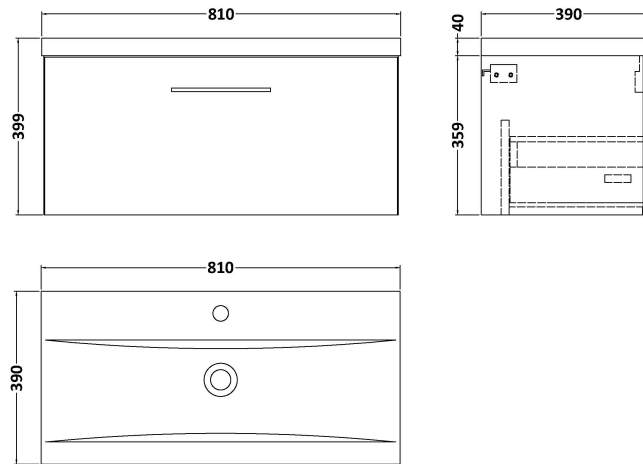

Sales Code: ARN625A

Description: 800 Wh 1-Drawer Vanity & Basin 1

Packaging Details

Barcode: 5056462668840

Sales Code: NVF625N

Description: 800 Single Drawer Unit (365 Deep)

Product Dimensions

Height (mm):	359
Width (mm):	800
Depth (mm):	383
Nett Weight (kg):	17

Packaging Dimensions

Height (mm):	391
Width (mm):	832
Depth (mm):	391
Gross Weight (kg):	17.5

Packaging Data

Box Colour:	Brown Cardboard Box
Box Qty:	1
Label Size:	100 x 50
Label Colour:	White Label
Label Qty:	2

Outer Box Dimensions (If Applicable)

Height (mm):	
Width (mm):	
Depth (mm):	
Gross Weight (kg):	
Barcode:	5056462660899

Product Details

Country of Origin:	United Kingdom
Fitting Instruction:	No
CE Certification:	N/A
FSC Certified Materials:	Yes
Colour:	Black Woodgrain
Construction Method:	Cam & Wood Dowel
Construction Type:	Rigid
Cabinet Finish:	MFC Textured Woodgrain
Fascia Finish:	MFC Textured Woodgrain
Cabinet Thickness (mm):	18
Fascia Thickness (mm):	18
Drawer Included:	Yes
Drawer Type:	80mm High Metal S/C Inc Galler
No of Shelves:	0
Hinge Type:	Not Applicable
Hinge Included:	Not Applicable
Adjustable Legs:	No, Not Required
Fixings Included:	Yes
Handle Style:	Contemporary
Waste Shroud:	Yes
Handle Included:	Yes, Supplied
Handle Type:	D-Shape

Sales Code: NVM015

Description: 800 Mid Edged Basin 1 Th

Product Dimensions

Height (mm):	180
Width (mm):	810
Depth (mm):	390
Nett Weight (kg):	15

Packaging Dimensions

Height (mm):	210
Width (mm):	410
Depth (mm):	830
Gross Weight (kg):	15