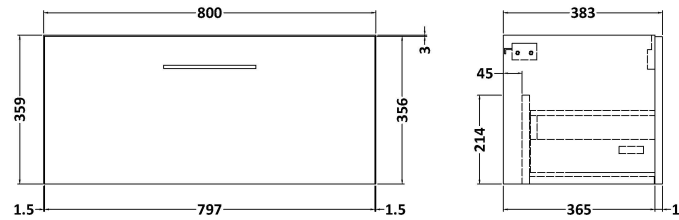

Sales Code: ARN625A

Description: 800 Wh 1-Drawer Vanity & Basin 1

Packaging Details

Barcode: 5056462668840

Sales Code: NVF625N

Description: 800 Single Drawer Unit (365 Deep)

Product Dimensions

Height (mm):	359
Width (mm):	800
Depth (mm):	383
Nett Weight (kg):	17

Packaging Dimensions

Height (mm):	391
Width (mm):	832
Depth (mm):	391
Gross Weight (kg):	17.5

Packaging Data

Box Colour:	Brown Cardboard Box
Box Qty:	1
Label Size:	100 x 50
Label Colour:	White Label
Label Qty:	2

Sales Code: NVM015

Description: 800 Mid Edged Basin 1 Th

Product Dimensions

Height (mm):	180
Width (mm):	810
Depth (mm):	390
Nett Weight (kg):	15

Packaging Dimensions

Height (mm):	210
Width (mm):	410
Depth (mm):	830
Gross Weight (kg):	15

Packaging Data

Box Colour:	Brown Cardboard Box
Box Qty:	1
Label Size:	100 x 50
Label Colour:	White Label
Label Qty:	2

Outer Box Dimensions (If Applicable)

Height (mm):	
Width (mm):	
Depth (mm):	
Gross Weight (kg):	
Barcode:	5055369043422