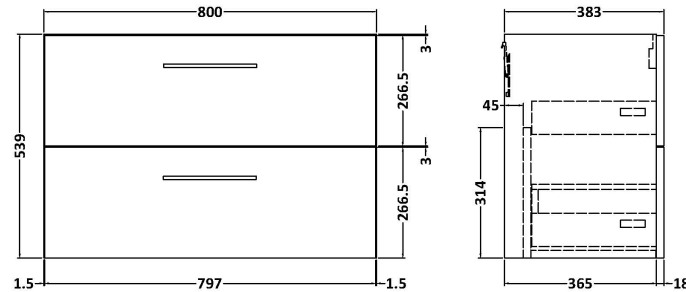

### Product Dimensions

Height (mm):	540
Width (mm):	800
Depth (mm):	383
Nett Weight (kg):	33.5

### Packaging Dimensions

Height (mm):	560
Width (mm):	820
Depth (mm):	405
Gross Weight (kg):	34

### Product Dimensions

Height (mm):	180
Width (mm):	810
Depth (mm):	390
Nett Weight (kg):	15

### Packaging Dimensions

Height (mm):	210
Width (mm):	410
Depth (mm):	830
Gross Weight (kg):	15