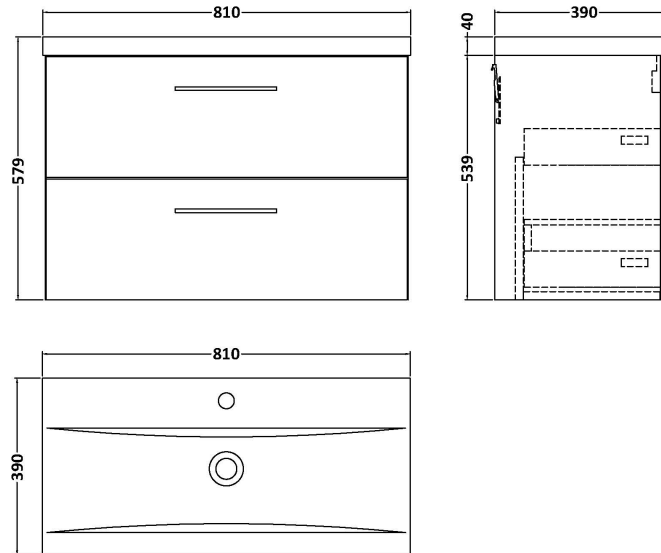

Sales Code: ARN626A

Description: 800 Wh 2-Drawer Vanity & Basin 1

Packaging Details

Barcode: 5056462669267