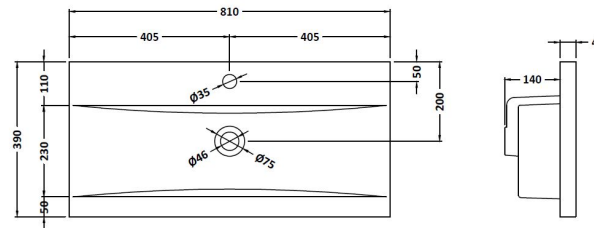

Packaging Dimensions

Height (mm):	835
Width (mm):	832
Depth (mm):	391
Gross Weight (kg):	32

Packaging Data

Box Colour:	Brown Cardboard Box
Box Qty:	1
Label Size:	100 x 50
Label Colour:	White Label
Label Qty:	2

Outer Box Dimensions (If Applicable)

Height (mm):	
Width (mm):	
Depth (mm):	
Gross Weight (kg):	
Barcode:	5056462660752

Product Details

Country of Origin:	United Kingdom
Fitting Instruction:	No
CE Certification:	N/A
FSC Certified Materials:	Yes
Colour:	Black Woodgrain
Construction Method:	Cam & Wood Dowel
Construction Type:	Rigid
Cabinet Finish:	MFC Textured Woodgrain
Fascia Finish:	MFC Textured Woodgrain
Cabinet Thickness (mm):	18
Fascia Thickness (mm):	18
Drawer Included:	Yes
Drawer Type:	80mm High Metal S/C Inc Galler
No of Shelves:	0
Hinge Type:	Not Applicable
Hinge Included:	Not Applicable
Adjustable Legs:	No, Not Required
Fixings Included:	Yes
Handle Style:	Contemporary
Waste Shroud:	Yes
Handle Included:	Yes, Supplied
Handle Type:	D-Shape

Sales Code: NVM015

Description: 800 Mid Edged Basin 1 Th

Product Dimensions

Height (mm):	180
Width (mm):	810
Depth (mm):	390
Nett Weight (kg):	15

Packaging Dimensions

Height (mm):	210
Width (mm):	410
Depth (mm):	830
Gross Weight (kg):	15

Packaging Data

Box Colour:	Brown Cardboard Box
Box Qty:	1
Label Size:	100 x 50
Label Colour:	White Label
Label Qty:	2

Outer Box Dimensions (If Applicable)

Height (mm):	
Width (mm):	
Depth (mm):	
Gross Weight (kg):	
Barcode:	5055369043422