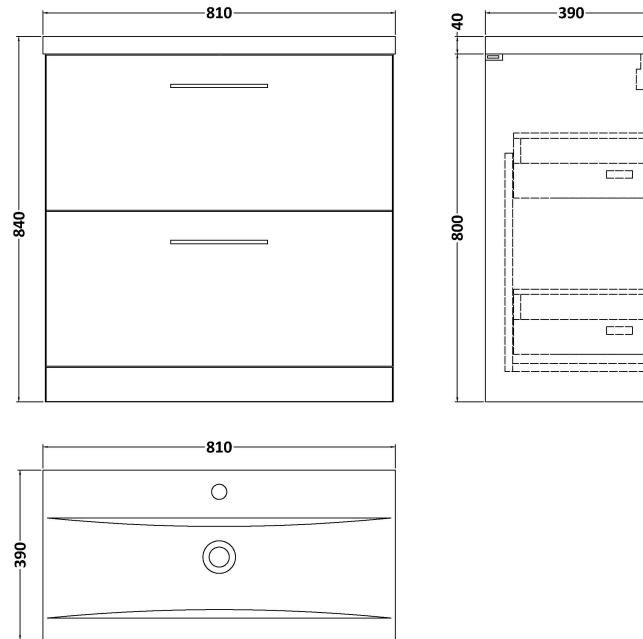

Sales Code: ARN635A

Description: 800 Fs 2-Drawer Vanity & Basin 1

Packaging Details

Barcode: 5056462667041