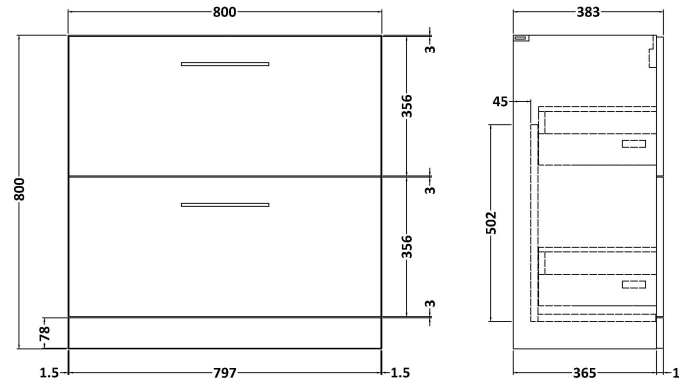

Sales Code: ARN635A

Description: 800 Fs 2-Drawer Vanity & Basin 1

Packaging Details

Barcode: 5056462667041

Sales Code: NVF635N

Description: 800 Fs 2-Drawer Unit (365 Deep)

Product Dimensions

Height (mm):	800
Width (mm):	800
Depth (mm):	383
Nett Weight (kg):	31.5

Packaging Dimensions

Height (mm):	835
Width (mm):	832
Depth (mm):	391
Gross Weight (kg):	32

Packaging Data

Box Colour:	Brown Cardboard Box
Box Qty:	1
Label Size:	100 x 50
Label Colour:	White Label
Label Qty:	2

Sales Code: NVM015

Description: 800 Mid Edged Basin 1 Th

Product Dimensions

Height (mm):	180
Width (mm):	810
Depth (mm):	390
Nett Weight (kg):	15

Packaging Dimensions

Height (mm):	210
Width (mm):	410
Depth (mm):	830
Gross Weight (kg):	15

Packaging Data

Box Colour:	Brown Cardboard Box
Box Qty:	1
Label Size:	100 x 50
Label Colour:	White Label
Label Qty:	2

Outer Box Dimensions (If Applicable)

Height (mm):	
Width (mm):	
Depth (mm):	
Gross Weight (kg):	
Barcode:	5055369043422