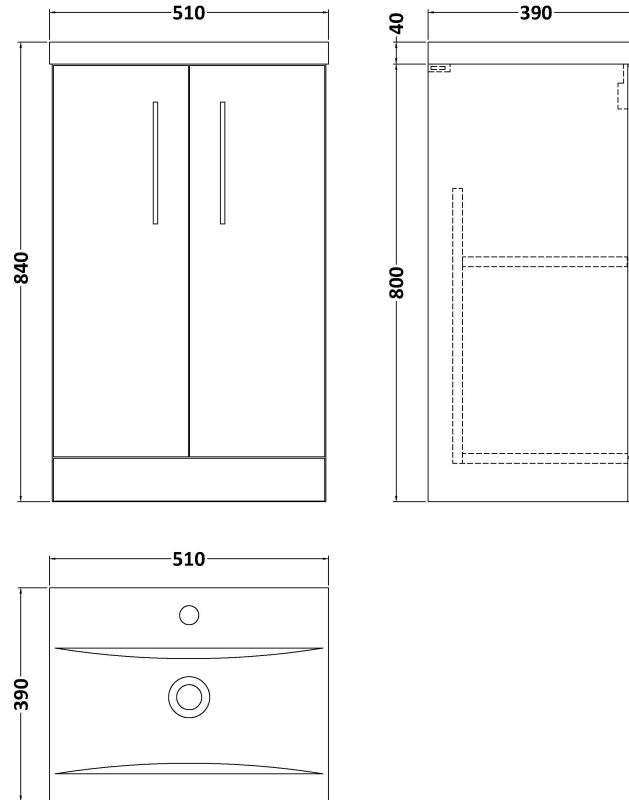

### Packaging Details

Barcode: 5056462664040

**Sales Code:** NVF801F

**Description:** 500 Fs 2-Door Unit (365 Deep)

**Product Dimensions**

Height (mm):	800
Width (mm):	500
Depth (mm):	383
Nett Weight (kg):	17.5

**Packaging Dimensions**

Height (mm):	835
Width (mm):	520
Depth (mm):	375
Gross Weight (kg):	18

**Packaging Data**

Box Colour:	Brown Cardboard Box - Printed
Box Qty:	0
Label Size:	0 x 0
Label Colour:	White Label
Label Qty:	2

### Product Dimensions

Height (mm):	180
Width (mm):	510
Depth (mm):	390
Nett Weight (kg):	10.54

### Packaging Dimensions

Height (mm):	210
Width (mm):	410
Depth (mm):	530
Gross Weight (kg):	10.54