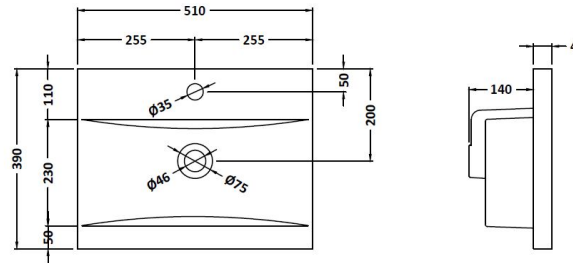

**Packaging Dimensions**

Height (mm):	835
Width (mm):	520
Depth (mm):	375
Gross Weight (kg):	18

**Packaging Data**

Box Colour:	Brown Cardboard Box - Printed
Box Qty:	0
Label Size:	0 x 0
Label Colour:	White Label
Label Qty:	2

### Product Dimensions

Height (mm):	180
Width (mm):	510
Depth (mm):	390
Nett Weight (kg):	10.54

### Packaging Dimensions

Height (mm):	210
Width (mm):	410
Depth (mm):	530
Gross Weight (kg):	10.54

### Outer Box Dimensions (If Applicable)

Height (mm):	
Width (mm):	
Depth (mm):	
Gross Weight (kg):	
Barcode:	5055369043446