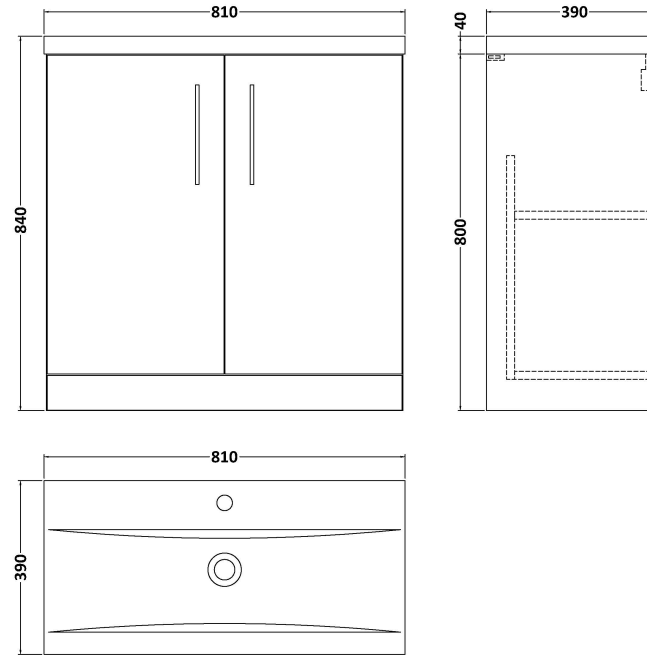

Sales Code: ARN805A

Description: 800 Fs 2-Door Vanity & Basin 1

Packaging Details

Barcode: 5056462664767