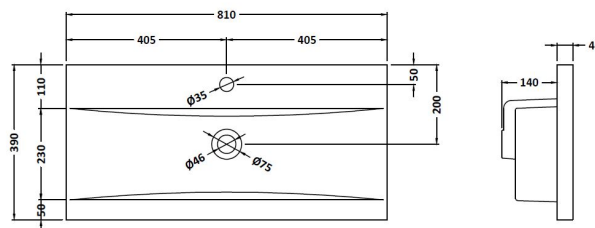

### Product Dimensions

Height (mm):	800
Width (mm):	800
Depth (mm):	383
Nett Weight (kg):	25.5

### Packaging Dimensions

Height (mm):	835
Width (mm):	820
Depth (mm):	375
Gross Weight (kg):	26

### Outer Box Dimensions (If Applicable)

Height (mm):	
Width (mm):	
Depth (mm):	
Gross Weight (kg):	
Barcode:	5056462658001

### Product Dimensions

Height (mm):	180
Width (mm):	810
Depth (mm):	390
Nett Weight (kg):	15