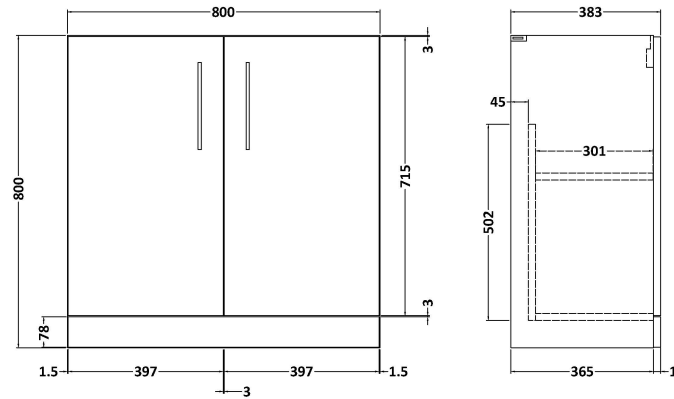

### Product Dimensions

Height (mm):	800
Width (mm):	800
Depth (mm):	383
Nett Weight (kg):	25.5

### Packaging Dimensions

Height (mm):	835
Width (mm):	820
Depth (mm):	375
Gross Weight (kg):	26

### Product Dimensions

Height (mm):	180
Width (mm):	810
Depth (mm):	390
Nett Weight (kg):	15

### Packaging Dimensions

Height (mm):	210
Width (mm):	410
Depth (mm):	830
Gross Weight (kg):	15