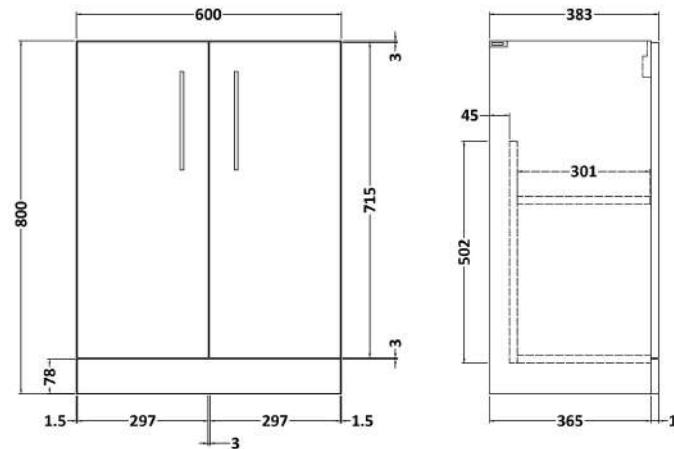

Sales Code: ARN811R

Description: 1100X390 Combination Unit Rh

Packaging Details

Barcode: 5056678450406

Sales Code: NVF803F

Description: 600 Fs 2-Door Unit (365 Deep)

Product Dimensions

Height (mm):	800
Width (mm):	600
Depth (mm):	383
Nett Weight (kg):	19.5

Packaging Dimensions

Height (mm):	835
Width (mm):	620
Depth (mm):	375
Gross Weight (kg):	20

Packaging Data

Box Colour:	Brown Cardboard Box - Printed
Box Qty:	0
Label Size:	0 x 0
Label Colour:	White Label
Label Qty:	2

Sales Code: NVF841

Description: 500 Wc Unit (235 Deep)

Product Dimensions

Height (mm):	818
Width (mm):	502
Depth (mm):	260
Nett Weight (kg):	13.1

Packaging Dimensions

Height (mm):	825
Width (mm):	525
Depth (mm):	260
Gross Weight (kg):	13.6

Sales Code: PMB411R

Description: 1100X390 L Shaped Polymarble Basin Rh

Product Dimensions

Height (mm):	135
Width (mm):	1105
Depth (mm):	390
Nett Weight (kg):	16

Packaging Dimensions

Height (mm):	190
Width (mm):	420
Depth (mm):	1160
Gross Weight (kg):	16.5