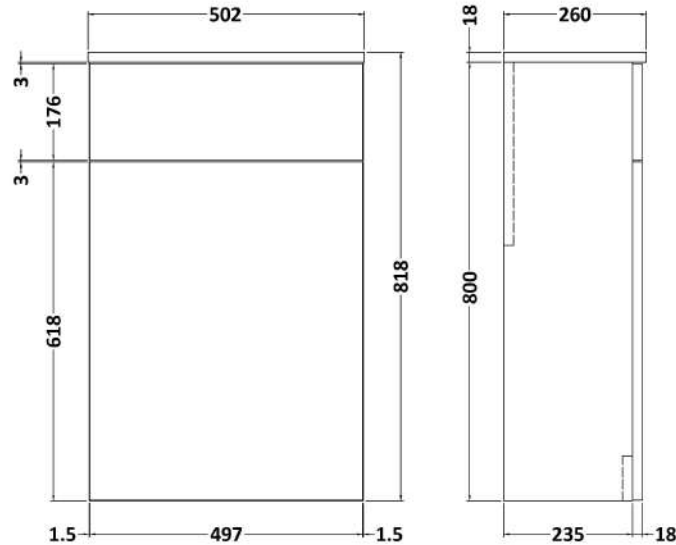

Packaging Dimensions

Height (mm):	835
Width (mm):	620
Depth (mm):	375
Gross Weight (kg):	20

Packaging Data

Box Colour:	Brown Cardboard Box - Printed
Box Qty:	0
Label Size:	0 x 0
Label Colour:	White Label
Label Qty:	2

Sales Code: NVF841

Description: 500 Wc Unit (235 Deep)

Product Dimensions

Height (mm):	818
Width (mm):	502
Depth (mm):	260
Nett Weight (kg):	13.1

Packaging Dimensions

Height (mm):	825
Width (mm):	525
Depth (mm):	260
Gross Weight (kg):	13.6

Packaging Data

Box Colour:	Brown Cardboard Box - Printed
Box Qty:	0
Label Size:	0 x 0
Label Colour:	White Label
Label Qty:	2

Outer Box Dimensions (If Applicable)

Height (mm):	
Width (mm):	
Depth (mm):	
Gross Weight (kg):	
Barcode:	5056462658124

Sales Code: PMB411R

Description: 1100X390 L Shaped Polymarble Basin Rh

Product Dimensions

Height (mm):	135
Width (mm):	1105
Depth (mm):	390
Nett Weight (kg):	16

Packaging Dimensions

Height (mm):	190
Width (mm):	420
Depth (mm):	1160
Gross Weight (kg):	16.5