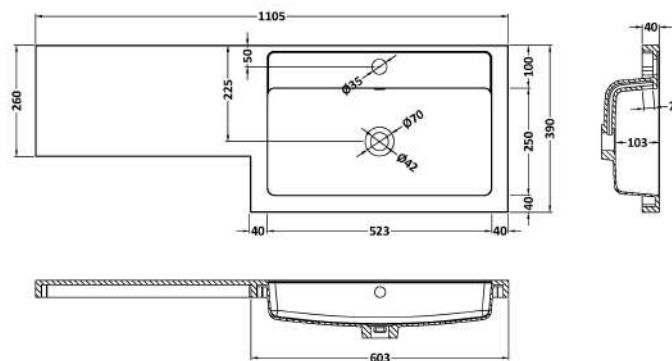

Packaging Dimensions

Height (mm):	835
Width (mm):	620
Depth (mm):	375
Gross Weight (kg):	20

Packaging Data

Box Colour:	Brown Cardboard Box - Printed
Box Qty:	0
Label Size:	0 x 0
Label Colour:	White Label
Label Qty:	2

Sales Code: NVF841

Description: 500 Wc Unit (235 Deep)

Product Dimensions

Height (mm):	818
Width (mm):	502
Depth (mm):	260
Nett Weight (kg):	13.1

Packaging Dimensions

Height (mm):	825
Width (mm):	525
Depth (mm):	260
Gross Weight (kg):	13.6

Packaging Data

Box Colour:	Brown Cardboard Box - Printed
Box Qty:	0
Label Size:	0 x 0
Label Colour:	White Label
Label Qty:	2

Outer Box Dimensions (If Applicable)

Height (mm):	
Width (mm):	
Depth (mm):	
Gross Weight (kg):	
Barcode:	5056462658124

Sales Code: PMB411R

Description: 1100X390 L Shaped Polymarble Basin Rh

Product Dimensions

Height (mm):	135
Width (mm):	1105
Depth (mm):	390
Nett Weight (kg):	16

Packaging Dimensions

Height (mm):	190
Width (mm):	420
Depth (mm):	1160
Gross Weight (kg):	16.5