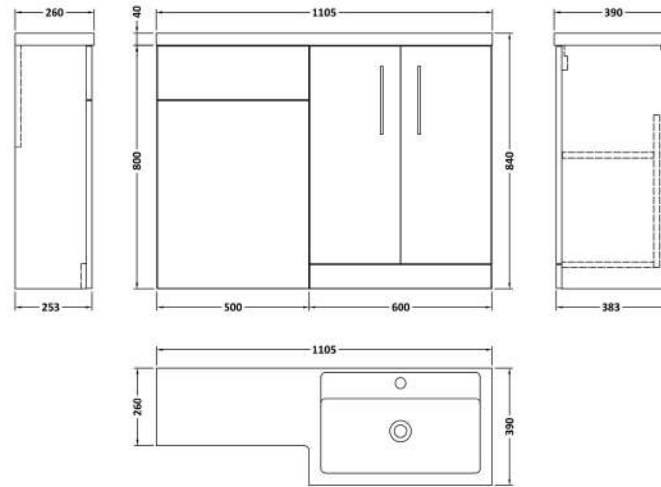

Sales Code: ARN811R

Description: 1100X390 Combination Unit Rh

Packaging Details

Barcode: 5056678450406

Sales Code: NVF803F

Description: 600 Fs 2-Door Unit (365 Deep)

Product Dimensions

Height (mm):	800
Width (mm):	600
Depth (mm):	383
Nett Weight (kg):	19.5

Packaging Dimensions

Height (mm):	835
Width (mm):	620
Depth (mm):	375
Gross Weight (kg):	20

Packaging Data

Box Colour:	Brown Cardboard Box - Printed
Box Qty:	0
Label Size:	0 x 0
Label Colour:	White Label
Label Qty:	2

Sales Code: NVF841

Description: 500 Wc Unit (235 Deep)

Product Dimensions

Height (mm):	818
Width (mm):	502
Depth (mm):	260
Nett Weight (kg):	13.1

Packaging Dimensions

Height (mm):	825
Width (mm):	525
Depth (mm):	260
Gross Weight (kg):	13.6

Sales Code: PMB411R

Description: 1100X390 L Shaped Polymarble Basin Rh

Product Dimensions

Height (mm):	135
Width (mm):	1105
Depth (mm):	390
Nett Weight (kg):	16

Packaging Dimensions

Height (mm):	190
Width (mm):	420
Depth (mm):	1160
Gross Weight (kg):	16.5