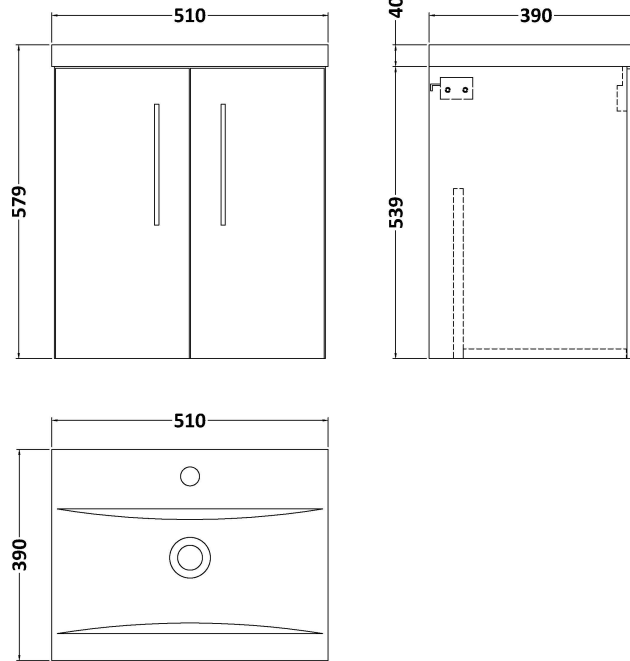

Sales Code: ARN821A

Description: 500 Wh 2-Door Vanity & Basin 1

Packaging Details

Barcode: 5056462667195

Sales Code: NVF821

Description: 500 Wh 2-Door Unit (365 Deep)

Product Dimensions

Height (mm):	540
Width (mm):	500
Depth (mm):	383
Nett Weight (kg):	12.6

Packaging Dimensions

Height (mm):	560
Width (mm):	520
Depth (mm):	405
Gross Weight (kg):	13.1

Packaging Data

Box Colour:	Brown Cardboard Box - Printed
Box Qty:	0
Label Size:	0 x 0
Label Colour:	White Label
Label Qty:	2

Sales Code: NVM012

Description: 500 Mid-Edged Basin 1 Th

Product Dimensions

Height (mm):	180
Width (mm):	510
Depth (mm):	390
Nett Weight (kg):	10.54

Packaging Dimensions

Height (mm):	210
Width (mm):	410
Depth (mm):	530
Gross Weight (kg):	10.54

Packaging Data

Box Colour:	Brown Cardboard Box - Printed
Box Qty:	1
Label Size:	100 x 50
Label Colour:	White Label
Label Qty:	2

Outer Box Dimensions (If Applicable)

Height (mm):	
Width (mm):	
Depth (mm):	
Gross Weight (kg):	
Barcode:	5055369043446