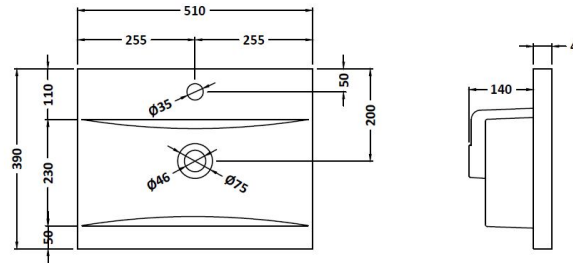

Packaging Dimensions

Height (mm):	560
Width (mm):	520
Depth (mm):	405
Gross Weight (kg):	13.1

Packaging Data

Box Colour:	Brown Cardboard Box - Printed
Box Qty:	0
Label Size:	0 x 0
Label Colour:	White Label
Label Qty:	2

Outer Box Dimensions (If Applicable)

Height (mm):	
Width (mm):	
Depth (mm):	
Gross Weight (kg):	
Barcode:	5056462658025

Product Details

Country of Origin:	China
Fitting Instruction:	No
CE Certification:	N/A
FSC Certified Materials:	Yes
Colour:	Satin Reed Green
Construction Method:	Cam & Wood Dowel
Construction Type:	Rigid
Cabinet Finish:	MFC Painted Matt
Fascia Finish:	Mdf Painted Matt
Cabinet Thickness (mm):	16
Fascia Thickness (mm):	18
Drawer Included:	No
Drawer Type:	Not Applicable
No of Shelves:	0
Hinge Type:	95 Degree Soft Close
Hinge Included:	Yes, Supplied
Adjustable Legs:	No, Not Required
Fixings Included:	Yes
Handle Style:	Contemporary
Waste Shroud:	No
Handle Included:	Yes, Supplied
Handle Type:	D-Shape

Sales Code: NVM012

Description: 500 Mid-Edged Basin 1 Th

Product Dimensions

Height (mm):	180
Width (mm):	510
Depth (mm):	390
Nett Weight (kg):	10.54

Packaging Dimensions

Height (mm):	210
Width (mm):	410
Depth (mm):	530
Gross Weight (kg):	10.54

Packaging Data

Box Colour:	Brown Cardboard Box - Printed
Box Qty:	1
Label Size:	100 x 50
Label Colour:	White Label
Label Qty:	2

Outer Box Dimensions (If Applicable)

Height (mm):	
Width (mm):	
Depth (mm):	
Gross Weight (kg):	
Barcode:	5055369043446