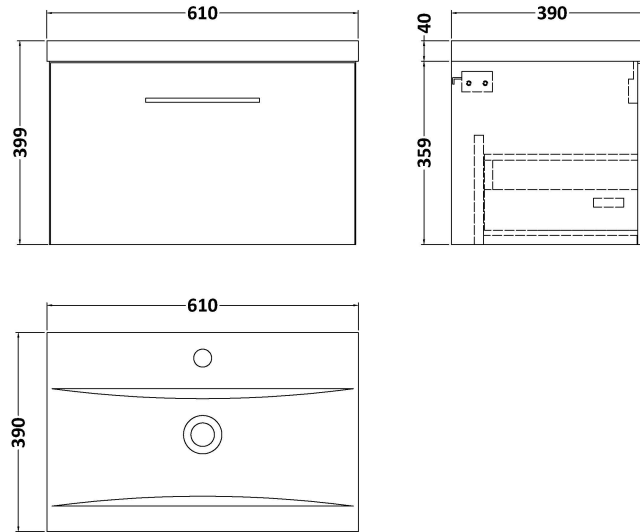

### Packaging Details

Barcode: 5056462667461

**Sales Code:** NVF822

**Description:** 600 Single Drawer Unit (365 Deep)

**Product Dimensions**

Height (mm):	359
Width (mm):	600
Depth (mm):	383
Nett Weight (kg):	13

**Packaging Dimensions**

Height (mm):	391
Width (mm):	632
Depth (mm):	391
Gross Weight (kg):	13.5

**Packaging Data**

Box Colour:	Brown Cardboard Box - Printed
Box Qty:	0
Label Size:	0 x 0
Label Colour:	White Label
Label Qty:	2

### Product Dimensions

Height (mm):	180
Width (mm):	610
Depth (mm):	390
Nett Weight (kg):	11

### Packaging Dimensions

Height (mm):	200
Width (mm):	410
Depth (mm):	630
Gross Weight (kg):	11