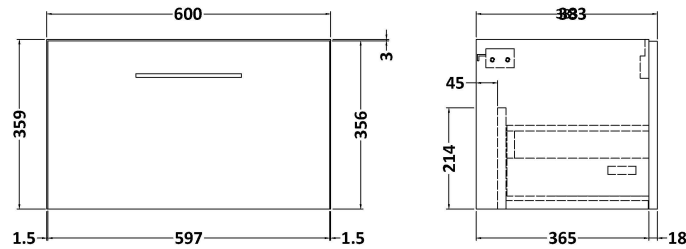

### Packaging Details

Barcode: 5056462667461

**Sales Code:** NVF822

**Description:** 600 Single Drawer Unit (365 Deep)

**Product Dimensions**

Height (mm):	359
Width (mm):	600
Depth (mm):	383
Nett Weight (kg):	13

**Packaging Dimensions**

Height (mm):	391
Width (mm):	632
Depth (mm):	391
Gross Weight (kg):	13.5

**Packaging Data**

Box Colour:	Brown Cardboard Box - Printed
Box Qty:	0
Label Size:	0 x 0
Label Colour:	White Label
Label Qty:	2

### Product Dimensions

Height (mm):	180
Width (mm):	610
Depth (mm):	390
Nett Weight (kg):	11

### Packaging Dimensions

Height (mm):	200
Width (mm):	410
Depth (mm):	630
Gross Weight (kg):	11