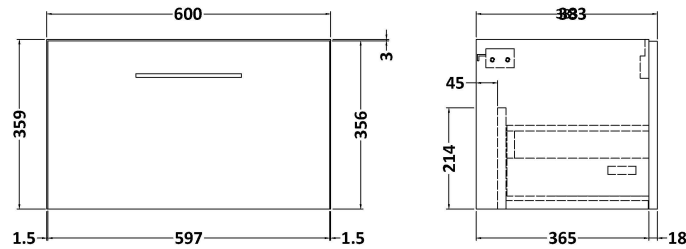

Sales Code: ARN822F

Description: 1200 Wh 2-Drawer Vanity & Double Basin

Packaging Details

Barcode: 5056462669922

Sales Code: NVF822

Description: 600 Single Drawer Unit (365 Deep)

Product Dimensions

Height (mm):	359
Width (mm):	600
Depth (mm):	383
Nett Weight (kg):	13

Packaging Dimensions

Height (mm):	391
Width (mm):	632
Depth (mm):	391
Gross Weight (kg):	13.5

Packaging Data

Box Colour:	Brown Cardboard Box - Printed
Box Qty:	0
Label Size:	0 x 0
Label Colour:	White Label
Label Qty:	2

Sales Code: CBM424

Description: Double Ceramic Basin 1208X392

Product Dimensions

Height (mm):	390
Width (mm):	1205
Depth (mm):	175
Nett Weight (kg):	27

Packaging Dimensions

Height (mm):	205
Width (mm):	1270
Depth (mm):	510
Gross Weight (kg):	27

Packaging Data

Box Colour:	Brown Cardboard Box - Printed
Box Qty:	1
Label Size:	100 x 50
Label Colour:	White Label
Label Qty:	2

Outer Box Dimensions (If Applicable)

Height (mm):	
Width (mm):	
Depth (mm):	
Gross Weight (kg):	
Barcode:	5056211875826