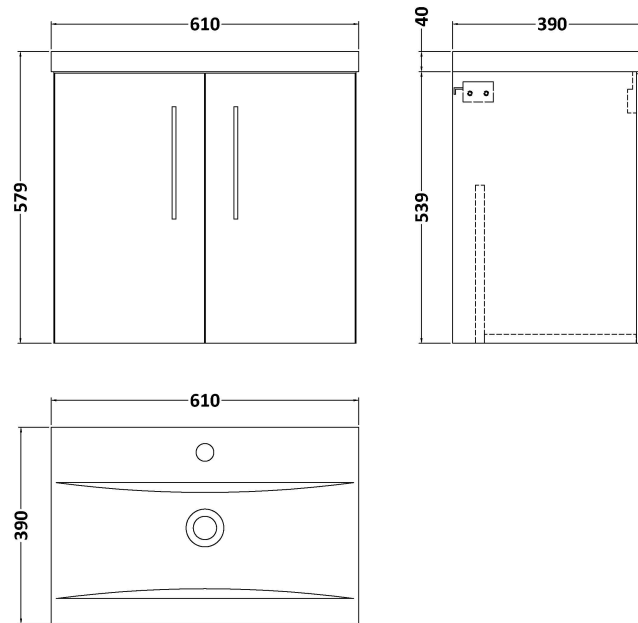

### Packaging Details

Barcode: 5056462667881

**Sales Code:** NVF823

**Description:** 600 Wh 2-Door Unit (365 Deep)

**Product Dimensions**

Height (mm):	540
Width (mm):	600
Depth (mm):	383
Nett Weight (kg):	14.2

**Packaging Dimensions**

Height (mm):	560
Width (mm):	620
Depth (mm):	405
Gross Weight (kg):	14.7

**Packaging Data**

Box Colour:	Brown Cardboard Box - Printed
Box Qty:	0
Label Size:	0 x 0
Label Colour:	White Label
Label Qty:	2

### Product Dimensions

Height (mm):	180
Width (mm):	610
Depth (mm):	390
Nett Weight (kg):	11

### Packaging Dimensions

Height (mm):	200
Width (mm):	410
Depth (mm):	630
Gross Weight (kg):	11