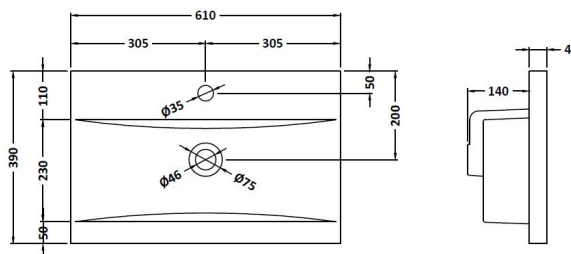

**Packaging Dimensions**

Height (mm):	560
Width (mm):	620
Depth (mm):	405
Gross Weight (kg):	14.7

**Packaging Data**

Box Colour:	Brown Cardboard Box - Printed
Box Qty:	0
Label Size:	0 x 0
Label Colour:	White Label
Label Qty:	2

### Product Dimensions

Height (mm):	180
Width (mm):	610
Depth (mm):	390
Nett Weight (kg):	11

### Packaging Dimensions

Height (mm):	200
Width (mm):	410
Depth (mm):	630
Gross Weight (kg):	11

### Outer Box Dimensions (If Applicable)

Height (mm):	
Width (mm):	
Depth (mm):	
Gross Weight (kg):	
Barcode:	5055369043415