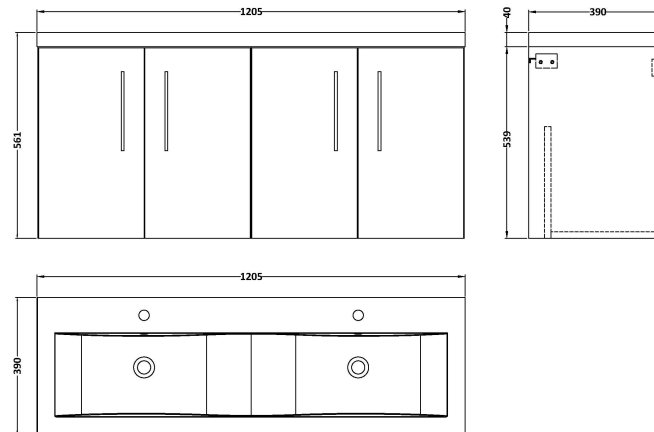

Sales Code: ARN823F

Description: 1200 Wh 4-Door Vanity & Double Basin

Packaging Details

Barcode: 5056462670133

Sales Code: NVF823

Description: 600 Wh 2-Door Unit (365 Deep)

Product Dimensions

Height (mm):	540
Width (mm):	600
Depth (mm):	383
Nett Weight (kg):	14.2

Packaging Dimensions

Height (mm):	560
Width (mm):	620
Depth (mm):	405
Gross Weight (kg):	14.7

Packaging Data

Box Colour:	Brown Cardboard Box - Printed
Box Qty:	0
Label Size:	0 x 0
Label Colour:	White Label
Label Qty:	2

Outer Box Dimensions (If Applicable)

Height (mm):	
Width (mm):	
Depth (mm):	
Gross Weight (kg):	
Barcode:	5056462658049

Product Details

Country of Origin:	China
Fitting Instruction:	No
CE Certification:	N/A
FSC Certified Materials:	Yes
Colour:	Satin Green
Construction Method:	Cam & Wood Dowel
Construction Type:	Rigid
Cabinet Finish:	MFC Painted Matt
Fascia Finish:	Mdf Painted Matt
Cabinet Thickness (mm):	16
Fascia Thickness (mm):	18
Drawer Included:	No
Drawer Type:	Not Applicable
No of Shelves:	0
Hinge Type:	95 Degree Soft Close
Hinge Included:	Yes, Supplied
Adjustable Legs:	No, Not Required
Fixings Included:	Yes
Handle Style:	Contemporary
Waste Shroud:	No
Handle Included:	Yes, Supplied
Handle Type:	D-Shape

Sales Code: CBM424

Description: Double Ceramic Basin 1208X392

Product Dimensions

Height (mm):	390
Width (mm):	1205
Depth (mm):	175
Nett Weight (kg):	27

Packaging Dimensions

Height (mm):	205
Width (mm):	1270
Depth (mm):	510
Gross Weight (kg):	27