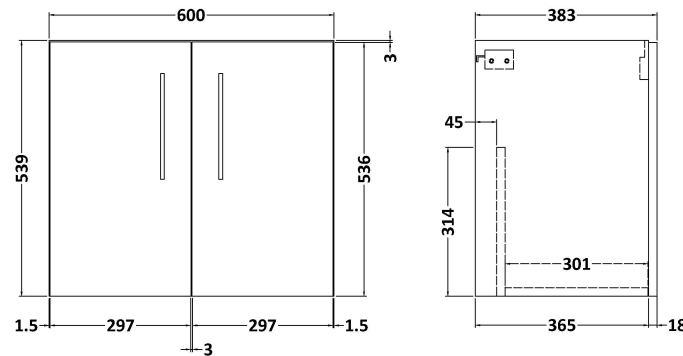

Sales Code: ARN823F

Description: 1200 Wh 4-Door Vanity & Double Basin

Packaging Details

Barcode: 5056462670133

Sales Code: NVF823

Description: 600 Wh 2-Door Unit (365 Deep)

Product Dimensions

Height (mm):	540
Width (mm):	600
Depth (mm):	383
Nett Weight (kg):	14.2

Packaging Dimensions

Height (mm):	560
Width (mm):	620
Depth (mm):	405
Gross Weight (kg):	14.7

Packaging Data

Box Colour:	Brown Cardboard Box - Printed
Box Qty:	0
Label Size:	0 x 0
Label Colour:	White Label
Label Qty:	2

Sales Code: CBM424

Description: Double Ceramic Basin 1208X392

Product Dimensions

Height (mm):	390
Width (mm):	1205
Depth (mm):	175
Nett Weight (kg):	27

Packaging Dimensions

Height (mm):	205
Width (mm):	1270
Depth (mm):	510
Gross Weight (kg):	27

Packaging Data

Box Colour:	Brown Cardboard Box - Printed
Box Qty:	1
Label Size:	100 x 50
Label Colour:	White Label
Label Qty:	2

Outer Box Dimensions (If Applicable)

Height (mm):	
Width (mm):	
Depth (mm):	
Gross Weight (kg):	
Barcode:	5056211875826