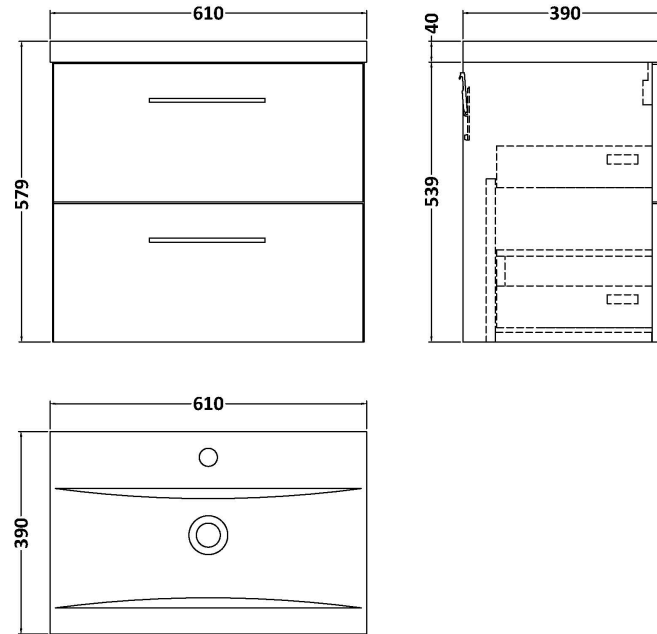

Sales Code: ARN824A

Description: 600 Wh 2-Drawer Vanity & Basin 1

Packaging Details

Barcode: 5056462668307