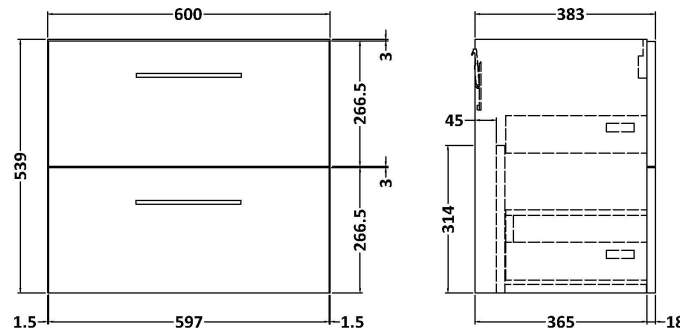

Sales Code: ARN824F

Description: 1200 Wh 4-Drawer Vanity & Double Basin

Packaging Details

Barcode: 5056462670348

Sales Code: NVF824

Description: 600 Wh 2-Drawer Unit (365 Deep)

Product Dimensions

Height (mm):	540
Width (mm):	600
Depth (mm):	383
Nett Weight (kg):	21.5

Packaging Dimensions

Height (mm):	560
Width (mm):	620
Depth (mm):	405
Gross Weight (kg):	22

Packaging Data

Box Colour:	Brown Cardboard Box - Printed
Box Qty:	0
Label Size:	0 x 0
Label Colour:	White Label
Label Qty:	2

Sales Code: CBM424

Description: Double Ceramic Basin 1208X392

Product Dimensions

Height (mm):	390
Width (mm):	1205
Depth (mm):	175
Nett Weight (kg):	27

Packaging Dimensions

Height (mm):	205
Width (mm):	1270
Depth (mm):	510
Gross Weight (kg):	27

Packaging Data

Box Colour:	Brown Cardboard Box - Printed
Box Qty:	1
Label Size:	100 x 50
Label Colour:	White Label
Label Qty:	2

Outer Box Dimensions (If Applicable)

Height (mm):	
Width (mm):	
Depth (mm):	
Gross Weight (kg):	
Barcode:	5056211875826