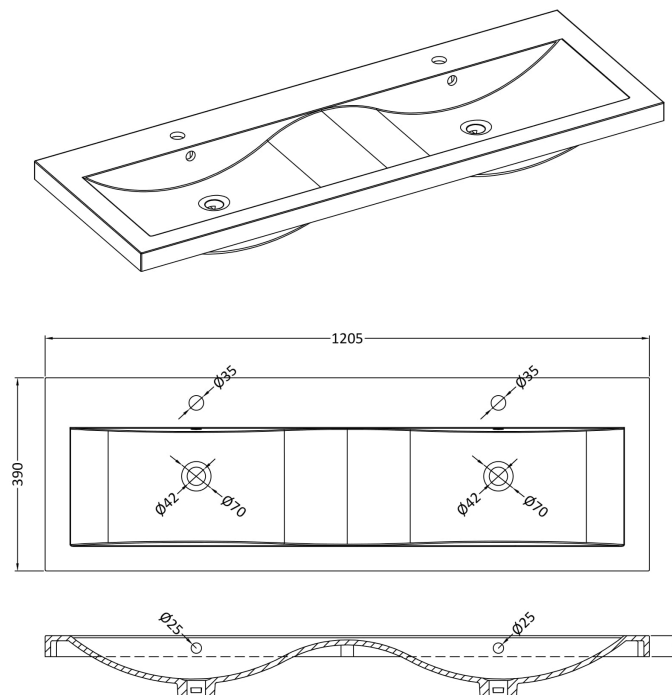

Sales Code: ARN824F

Description: 1200 Wh 4-Drawer Vanity & Double Basin

Packaging Details

Barcode: 5056462670348

Sales Code: NVF824

Description: 600 Wh 2-Drawer Unit (365 Deep)

Product Dimensions

Height (mm):	540
Width (mm):	600
Depth (mm):	383
Nett Weight (kg):	21.5

Packaging Dimensions

Height (mm):	560
Width (mm):	620
Depth (mm):	405
Gross Weight (kg):	22

Packaging Data

Box Colour:	Brown Cardboard Box - Printed
Box Qty:	0
Label Size:	0 x 0
Label Colour:	White Label
Label Qty:	2

Outer Box Dimensions (If Applicable)

Height (mm):	
Width (mm):	
Depth (mm):	
Gross Weight (kg):	
Barcode:	5056462658063

Product Details

Country of Origin:	China
Fitting Instruction:	No
CE Certification:	N/A
FSC Certified Materials:	Yes
Colour:	Satin Green
Construction Method:	Cam & Wood Dowel
Construction Type:	Rigid
Cabinet Finish:	MFC Painted Matt
Fascia Finish:	Mdf Painted Matt
Cabinet Thickness (mm):	16
Fascia Thickness (mm):	18
Drawer Included:	Yes
Drawer Type:	80mm High Metal S/C Inc Galler
No of Shelves:	0
Hinge Type:	Not Applicable
Hinge Included:	Not Applicable
Adjustable Legs:	No, Not Required
Fixings Included:	Yes
Handle Style:	Contemporary
Waste Shroud:	Yes
Handle Included:	Yes, Supplied
Handle Type:	D-Shape

Sales Code: CBM424

Description: Double Ceramic Basin 1208X392

Product Dimensions

Height (mm):	390
Width (mm):	1205
Depth (mm):	175
Nett Weight (kg):	27

Packaging Dimensions

Height (mm):	205
Width (mm):	1270
Depth (mm):	510
Gross Weight (kg):	27