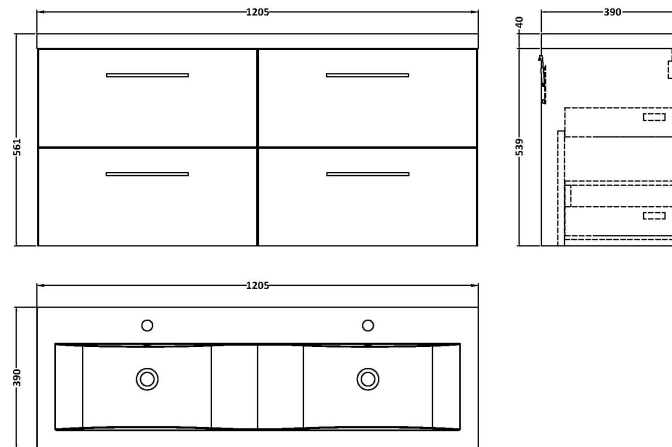

Sales Code: ARN824F

Description: 1200 Wh 4-Drawer Vanity & Double Basin

Packaging Details

Barcode: 5056462670348

Sales Code: NVF824

Description: 600 Wh 2-Drawer Unit (365 Deep)

Product Dimensions

Height (mm):	540
Width (mm):	600
Depth (mm):	383
Nett Weight (kg):	21.5

Packaging Dimensions

Height (mm):	560
Width (mm):	620
Depth (mm):	405
Gross Weight (kg):	22

Packaging Data

Box Colour:	Brown Cardboard Box - Printed
Box Qty:	0
Label Size:	0 x 0
Label Colour:	White Label
Label Qty:	2

Sales Code: CBM424

Description: Double Ceramic Basin 1208X392

Product Dimensions

Height (mm):	390
Width (mm):	1205
Depth (mm):	175
Nett Weight (kg):	27

Packaging Dimensions

Height (mm):	205
Width (mm):	1270
Depth (mm):	510
Gross Weight (kg):	27

Packaging Data

Box Colour:	Brown Cardboard Box - Printed
Box Qty:	1
Label Size:	100 x 50
Label Colour:	White Label
Label Qty:	2

Outer Box Dimensions (If Applicable)

Height (mm):	
Width (mm):	
Depth (mm):	
Gross Weight (kg):	
Barcode:	5056211875826