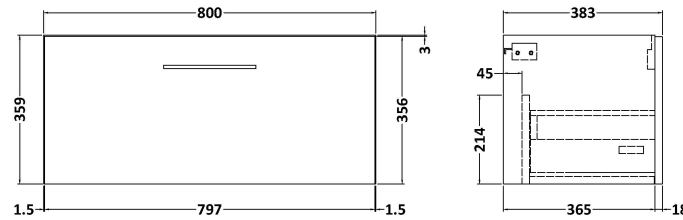

Sales Code: ARN825A

Description: 800 Wh 1-Drawer Vanity & Basin 1

Packaging Details

Barcode: 5056462668727

Sales Code: NVF825

Description: 800 Single Drawer Unit (365 Deep)

Product Dimensions

Height (mm):	359
Width (mm):	800
Depth (mm):	383
Nett Weight (kg):	17

Packaging Dimensions

Height (mm):	391
Width (mm):	832
Depth (mm):	391
Gross Weight (kg):	17.5

Packaging Data

Box Colour:	Brown Cardboard Box - Printed
Box Qty:	0
Label Size:	0 x 0
Label Colour:	White Label
Label Qty:	2

Sales Code: NVM015

Description: 800 Mid Edged Basin 1 Th

Product Dimensions

Height (mm):	180
Width (mm):	810
Depth (mm):	390
Nett Weight (kg):	15

Packaging Dimensions

Height (mm):	210
Width (mm):	410
Depth (mm):	830
Gross Weight (kg):	15

Packaging Data

Box Colour:	Brown Cardboard Box
Box Qty:	1
Label Size:	100 x 50
Label Colour:	White Label
Label Qty:	2

Outer Box Dimensions (If Applicable)

Height (mm):	
Width (mm):	
Depth (mm):	
Gross Weight (kg):	
Barcode:	5055369043422