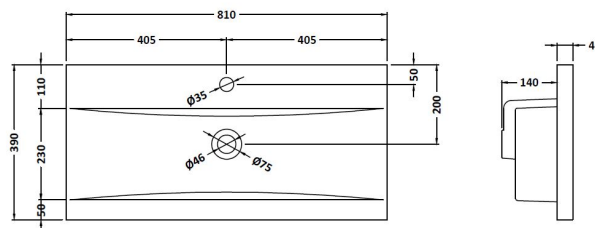

### Product Dimensions

Height (mm):	540
Width (mm):	800
Depth (mm):	383
Nett Weight (kg):	33.5

### Packaging Dimensions

Height (mm):	560
Width (mm):	820
Depth (mm):	405
Gross Weight (kg):	34

### Outer Box Dimensions (If Applicable)

Height (mm):	
Width (mm):	
Depth (mm):	
Gross Weight (kg):	
Barcode:	5056462658094

### Product Dimensions

Height (mm):	180
Width (mm):	810
Depth (mm):	390
Nett Weight (kg):	15