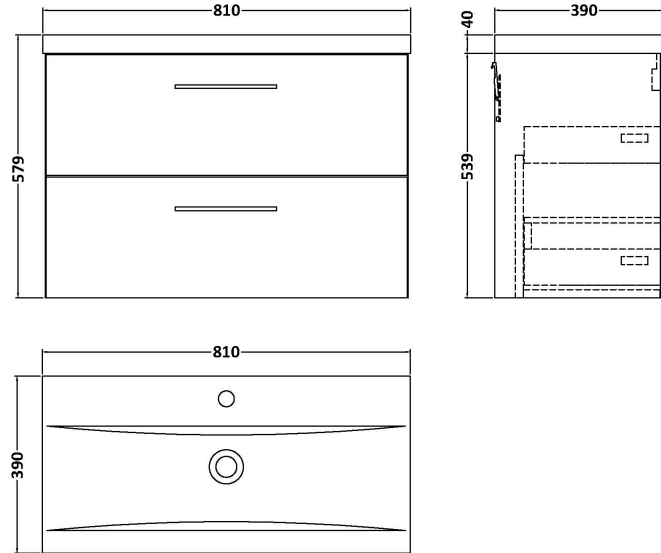

Sales Code: ARN826A

Description: 800 Wh 2-Drawer Vanity & Basin 1

Packaging Details

Barcode: 5056462669144