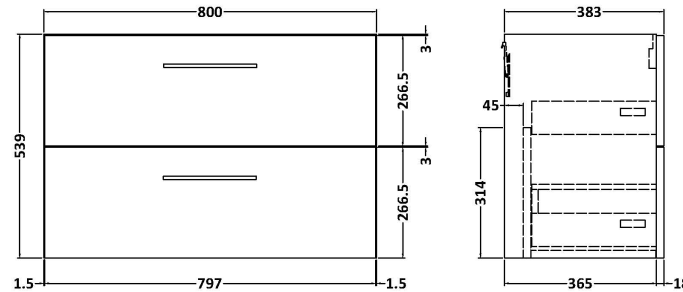

### Product Dimensions

Height (mm):	540
Width (mm):	800
Depth (mm):	383
Nett Weight (kg):	33.5

### Packaging Dimensions

Height (mm):	560
Width (mm):	820
Depth (mm):	405
Gross Weight (kg):	34

### Product Dimensions

Height (mm):	180
Width (mm):	810
Depth (mm):	390
Nett Weight (kg):	15

### Packaging Dimensions

Height (mm):	210
Width (mm):	410
Depth (mm):	830
Gross Weight (kg):	15