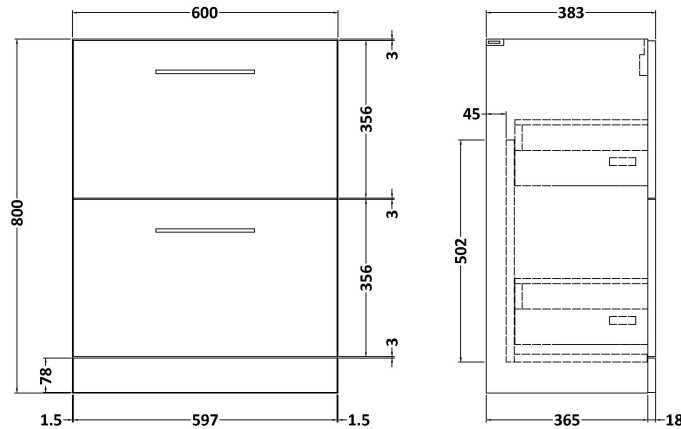

Sales Code: ARN833A

Description: 600 Fs 2-Drawer Vanity & Basin 1

Packaging Details

Barcode: 5056462666778

Sales Code: NVF833

Description: 600 Fs 2-Drawer Unit (365 Deep)

Product Dimensions

Height (mm):	800
Width (mm):	600
Depth (mm):	383
Nett Weight (kg):	26

Packaging Dimensions

Height (mm):	835
Width (mm):	632
Depth (mm):	391
Gross Weight (kg):	26.5

Packaging Data

Box Colour:	Brown Cardboard Box - Printed
Box Qty:	0
Label Size:	0 x 0
Label Colour:	White Label
Label Qty:	2

Sales Code: NVM013

Description: 600 Mid-Edged Basin 1 Th

Product Dimensions

Height (mm):	180
Width (mm):	610
Depth (mm):	390
Nett Weight (kg):	11

Packaging Dimensions

Height (mm):	200
Width (mm):	410
Depth (mm):	630
Gross Weight (kg):	11

Packaging Data

Box Colour:	Brown Cardboard Box - Printed
Box Qty:	1
Label Size:	100 x 50
Label Colour:	White Label
Label Qty:	2

Outer Box Dimensions (If Applicable)

Height (mm):	
Width (mm):	
Depth (mm):	
Gross Weight (kg):	
Barcode:	5055369043415