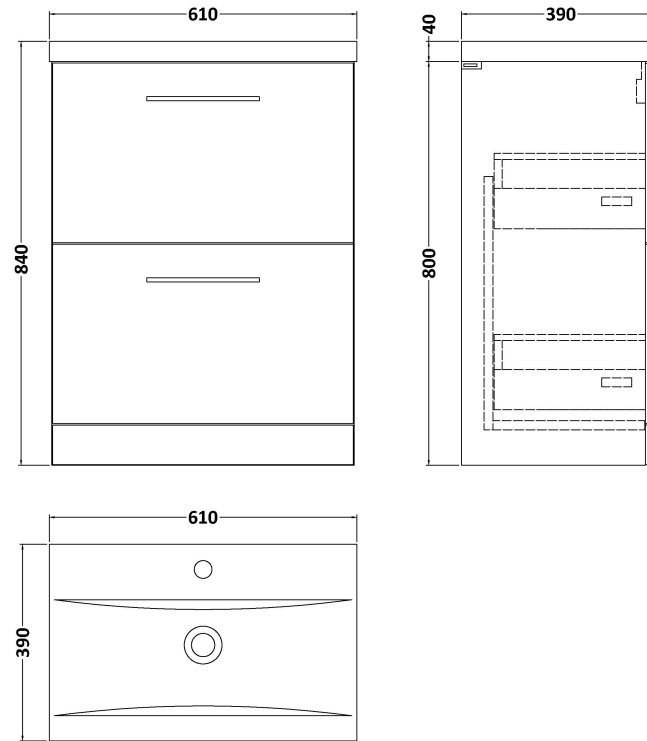

Sales Code: ARN833A

Description: 600 Fs 2-Drawer Vanity & Basin 1

Packaging Details

Barcode: 5056462666778

Sales Code: NVF833

Description: 600 Fs 2-Drawer Unit (365 Deep)

Product Dimensions

Height (mm):	800
Width (mm):	600
Depth (mm):	383
Nett Weight (kg):	26

Packaging Dimensions

Height (mm):	835
Width (mm):	632
Depth (mm):	391
Gross Weight (kg):	26.5

Packaging Data

Box Colour:	Brown Cardboard Box - Printed
Box Qty:	0
Label Size:	0 x 0
Label Colour:	White Label
Label Qty:	2

Sales Code: NVM013

Description: 600 Mid-Edged Basin 1 Th

Product Dimensions

Height (mm):	180
Width (mm):	610
Depth (mm):	390
Nett Weight (kg):	11

Packaging Dimensions

Height (mm):	200
Width (mm):	410
Depth (mm):	630
Gross Weight (kg):	11

Packaging Data

Box Colour:	Brown Cardboard Box - Printed
Box Qty:	1
Label Size:	100 x 50
Label Colour:	White Label
Label Qty:	2

Outer Box Dimensions (If Applicable)

Height (mm):	
Width (mm):	
Depth (mm):	
Gross Weight (kg):	
Barcode:	5055369043415