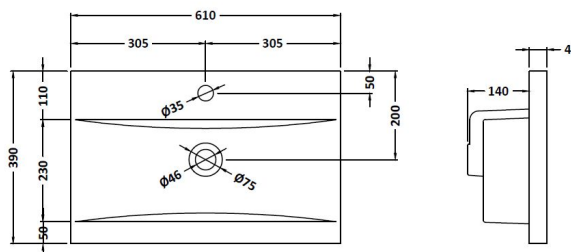

Packaging Dimensions

Height (mm):	835
Width (mm):	632
Depth (mm):	391
Gross Weight (kg):	26.5

Packaging Data

Box Colour:	Brown Cardboard Box - Printed
Box Qty:	0
Label Size:	0 x 0
Label Colour:	White Label
Label Qty:	2

Outer Box Dimensions (If Applicable)

Height (mm):	
Width (mm):	
Depth (mm):	
Gross Weight (kg):	
Barcode:	5056462660660

Product Details

Country of Origin:	China
Fitting Instruction:	No
CE Certification:	N/A
FSC Certified Materials:	Yes
Colour:	Satin Green
Construction Method:	Cam & Wood Dowel
Construction Type:	Rigid
Cabinet Finish:	MFC Painted Matt
Fascia Finish:	Mdf Painted Matt
Cabinet Thickness (mm):	16
Fascia Thickness (mm):	18
Drawer Included:	Yes
Drawer Type:	80mm High Metal S/C Inc Galler
No of Shelves:	0
Hinge Type:	Not Applicable
Hinge Included:	Not Applicable
Adjustable Legs:	No, Not Required
Fixings Included:	Yes
Handle Style:	Contemporary
Waste Shroud:	Yes
Handle Included:	Yes, Supplied
Handle Type:	D-Shape

Sales Code: NVM013

Description: 600 Mid-Edged Basin 1 Th

Product Dimensions

Height (mm):	180
Width (mm):	610
Depth (mm):	390
Nett Weight (kg):	11

Packaging Dimensions

Height (mm):	200
Width (mm):	410
Depth (mm):	630
Gross Weight (kg):	11

Packaging Data

Box Colour:	Brown Cardboard Box - Printed
Box Qty:	1
Label Size:	100 x 50
Label Colour:	White Label
Label Qty:	2

Outer Box Dimensions (If Applicable)

Height (mm):	
Width (mm):	
Depth (mm):	
Gross Weight (kg):	
Barcode:	5055369043415