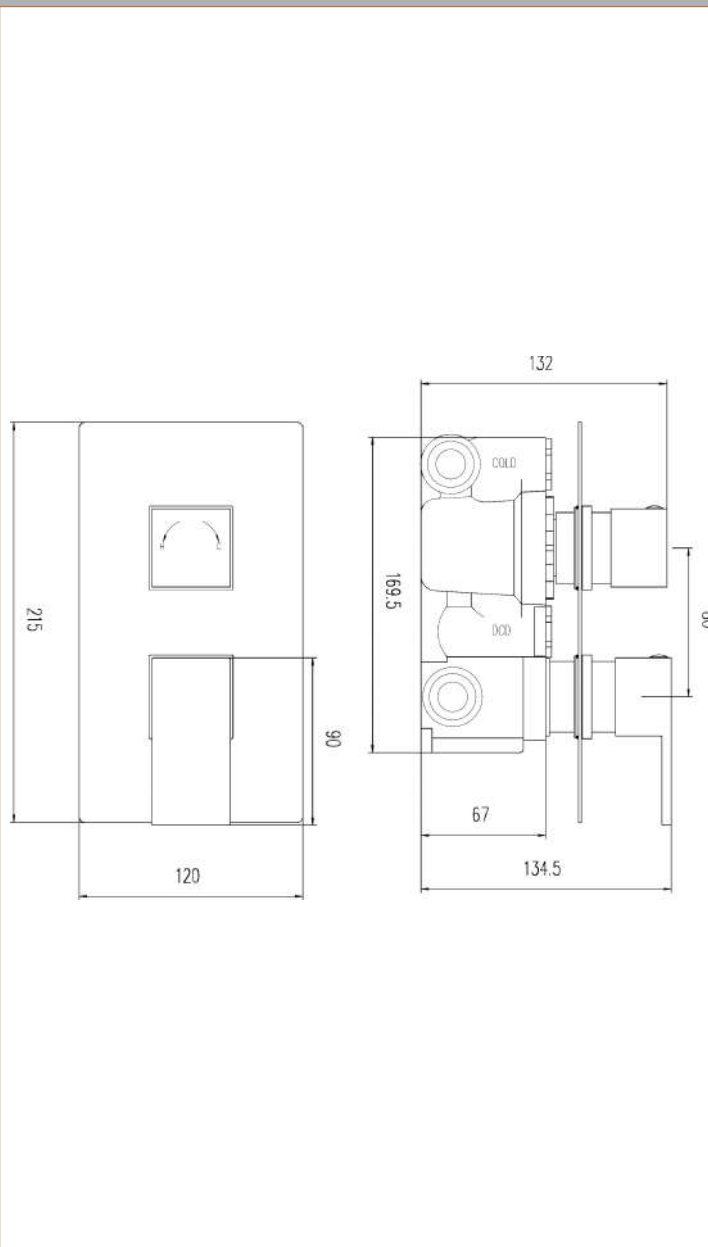

Sales Code: ART3207

Description: Art Twin Valve W/Built In Div Rec Plate

Product Dimensions

Length (mm):	
Width (mm):	120
Height (mm):	215
Depth (mm):	135
Nett Weight (kg):	2.59

Packaging Dimensions

Length (mm):	250
Width (mm):	240
Height (mm):	130
Gross Weight (kg):	3.12

Packaging Data

Box Colour:	White Cardboard Box
Box Qty:	0
Label Size:	0 x 0
Label Colour:	White Label
Label Qty:	0

Outer Box Dimensions (If Applicable)

Length (mm):	
Width (mm):	
Height (mm):	
Depth (mm):	
Gross Weight (kg):	19
Barcode:	5055146198871

Product Details

Country of Origin:	United Kingdom
Fitting Instruction:	Yes
Product Material:	Brass/ABS
Mount Type:	Wall
Outlet Elbow Supplied:	No
Easy Clean:	Not Applicable
Head Included:	No
Handset Included:	No
Body Jets Included:	No
No of Body Jets:	Not Applicable
Operating Pressure (bar):	0.5
Valve/Cartridge Type:	1/4 Turn Ceramic Disc
Flow Rates (L/min):	0.1 bar: N/A 0.5 bar: 13 1 bar: 17 2 bar: 24 3 bar: 27
TMV2 Approved:	No Approval No: N/A
TMV3 Approved:	No Approval No: N/A
WRAS Approved:	No Approval No: N/A
Head Function:	Not Applicable
Handset Function:	Not Applicable
Body Jet Info:	Not Applicable
Pipe Size:	15 mm & 22 mm
Pipe Centres:	N/A
Colour/Finish:	Chrome
Hose Included:	Not Applicable
No. of Outlets:	2