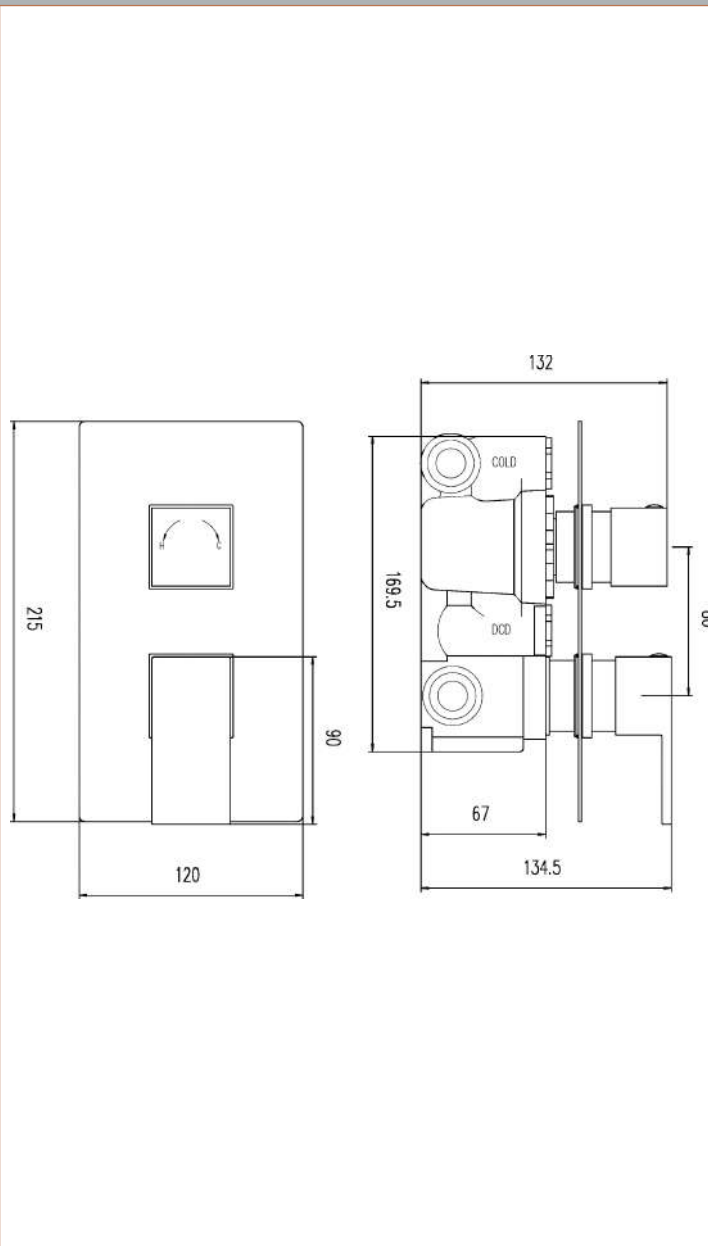

Sales Code: ART3210

Description: Art Twin Conc Thermostatic Valve Rec Plate

### Product Dimensions

Length (mm):	
Width (mm):	120
Height (mm):	215
Depth (mm):	135
Nett Weight (kg):	2.64

### Packaging Dimensions

Length (mm):	250
Width (mm):	240
Height (mm):	110
Gross Weight (kg):	2.79

### Outer Box Dimensions (If Applicable)

Length (mm):	
Width (mm):	500
Height (mm):	370
Depth (mm):	275
Gross Weight (kg):	17
Barcode:	5055146198864